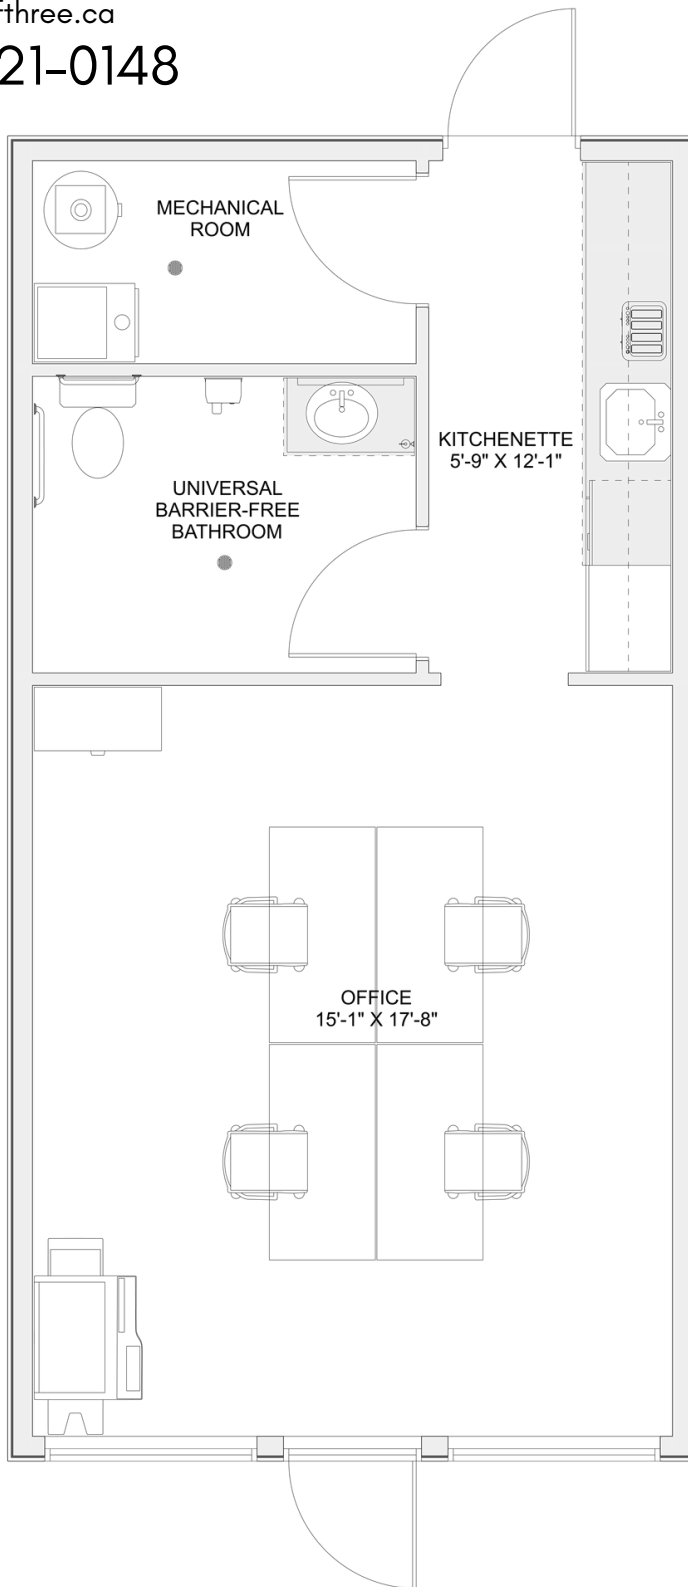

PLAN #21-0148

0 BEDROOM

1 BATHROOM

TYPE: Office

SIZE: 508 SQ. FT.

OVERALL WIDTH: 16'-0"

OVERALL DEPTH: 31'-0"

CHOOSE YOUR DREAM HOME

Not seeing the perfect plan? We also offer custom design services!

613-876-2488

information@houseofthree.ca

www.houseofthree.ca

PLAN #21-0148

MAIN FLOOR

CHOOSE YOUR DREAM HOME

Not seeing the perfect plan? We also offer custom design services!

613-876-2488

information@houseofthree.ca

www.houseofthree.ca

PLAN #21-0148

FOUNDATION

ALL DIMENSIONS APPROXIMATE. E. & O. E.