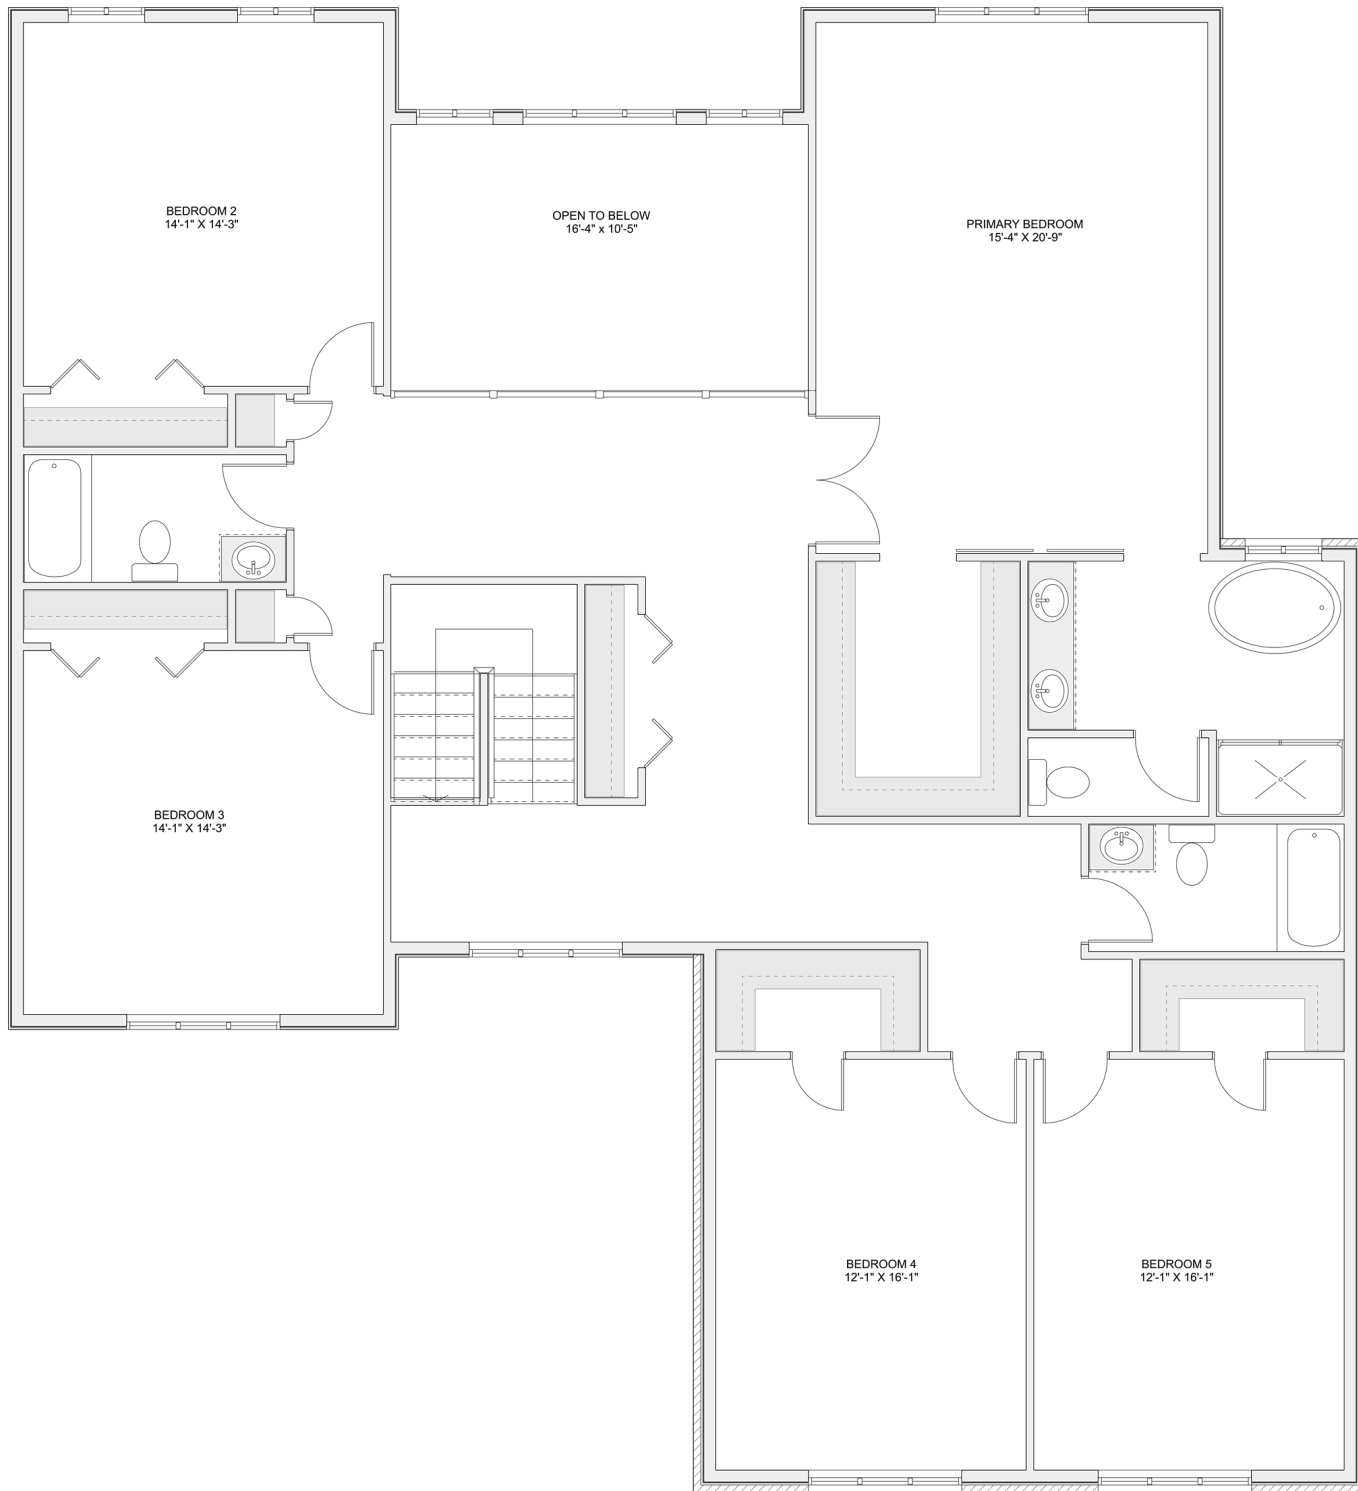

PLAN #21-0317

7 BEDROOMS

5 BATHROOMS

TYPE: House

SIZE: 4,152 SQ. FT.

OVERALL WIDTH: 53'-0"

OVERALL DEPTH: 58'-0"

CHOOSE YOUR DREAM HOME

Not seeing the perfect plan? We also offer custom design services!

613-876-2488

information@houseofthree.ca

www.houseofthree.ca

PLAN #21-0317

SECOND FLOOR

CHOOSE YOUR DREAM HOME

Not seeing the perfect plan? We also offer custom design services!