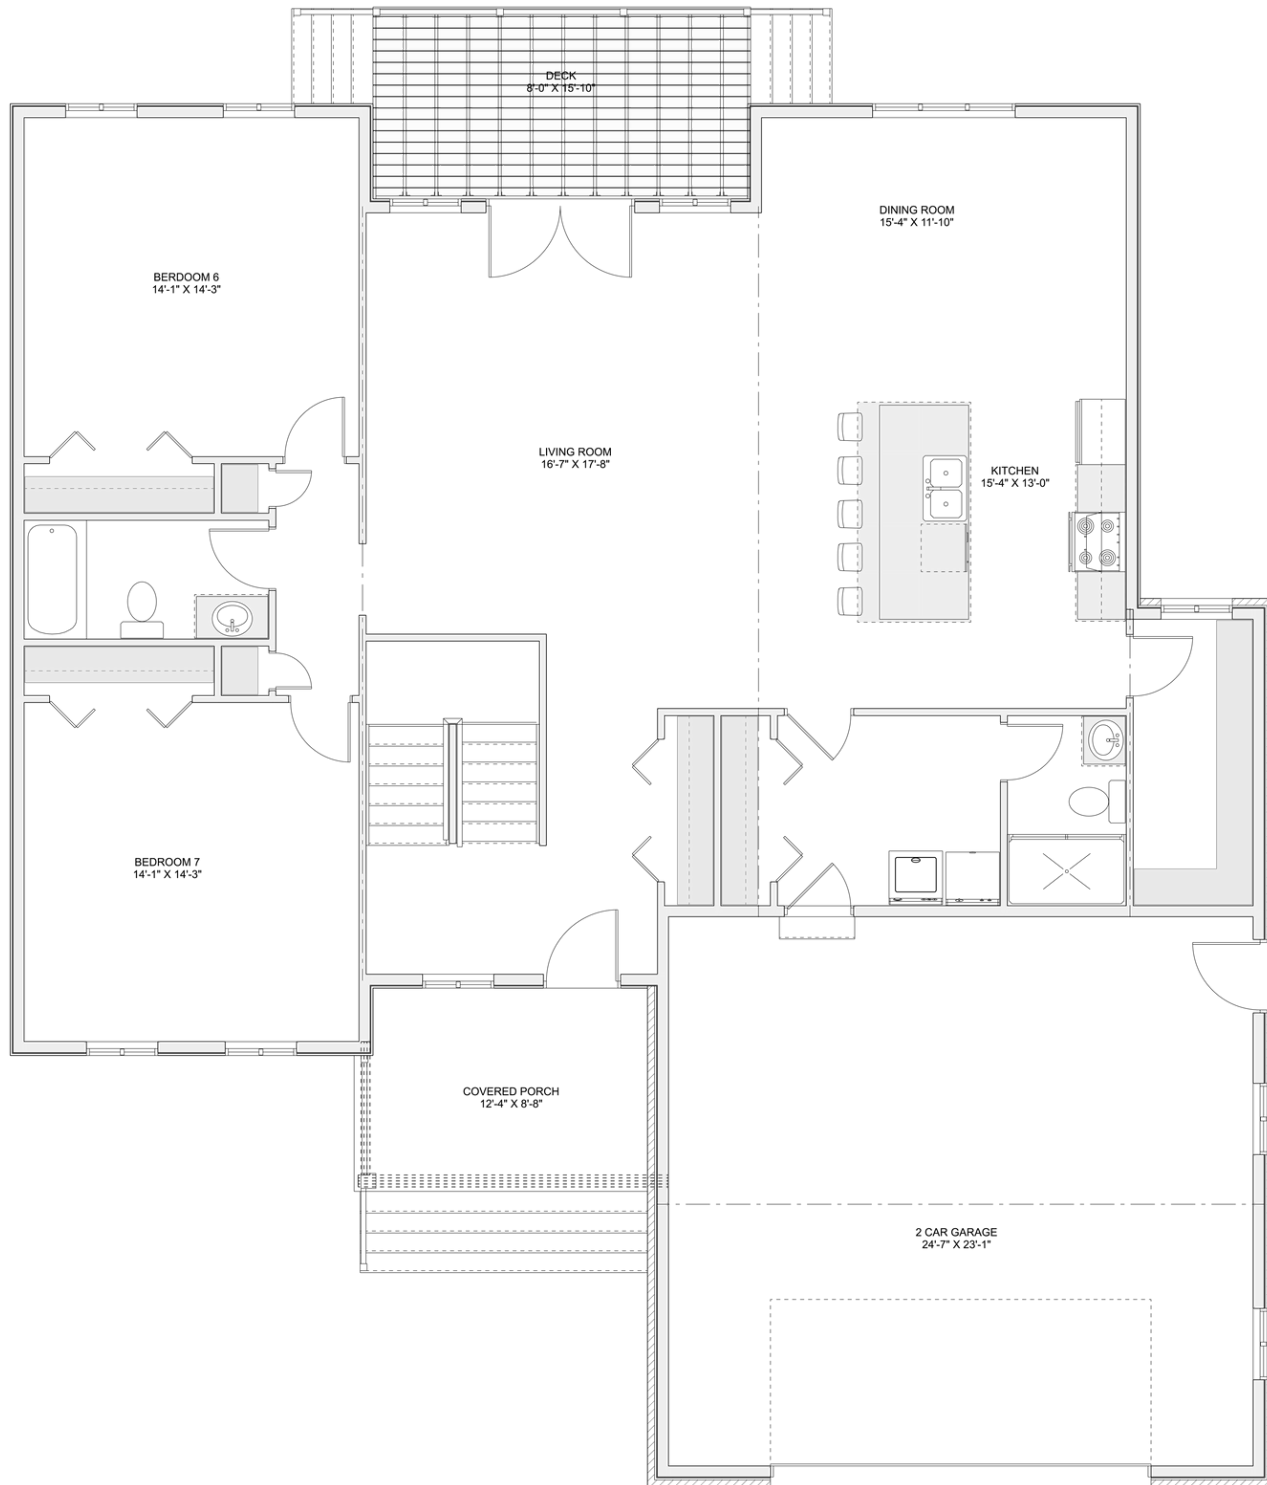

CHOOSE YOUR DREAM HOME

Not seeing the perfect plan? We also offer custom design services!

613-876-2488

information@houseofthree.ca

www.houseofthree.ca

PLAN #21-0317

MAIN FLOOR