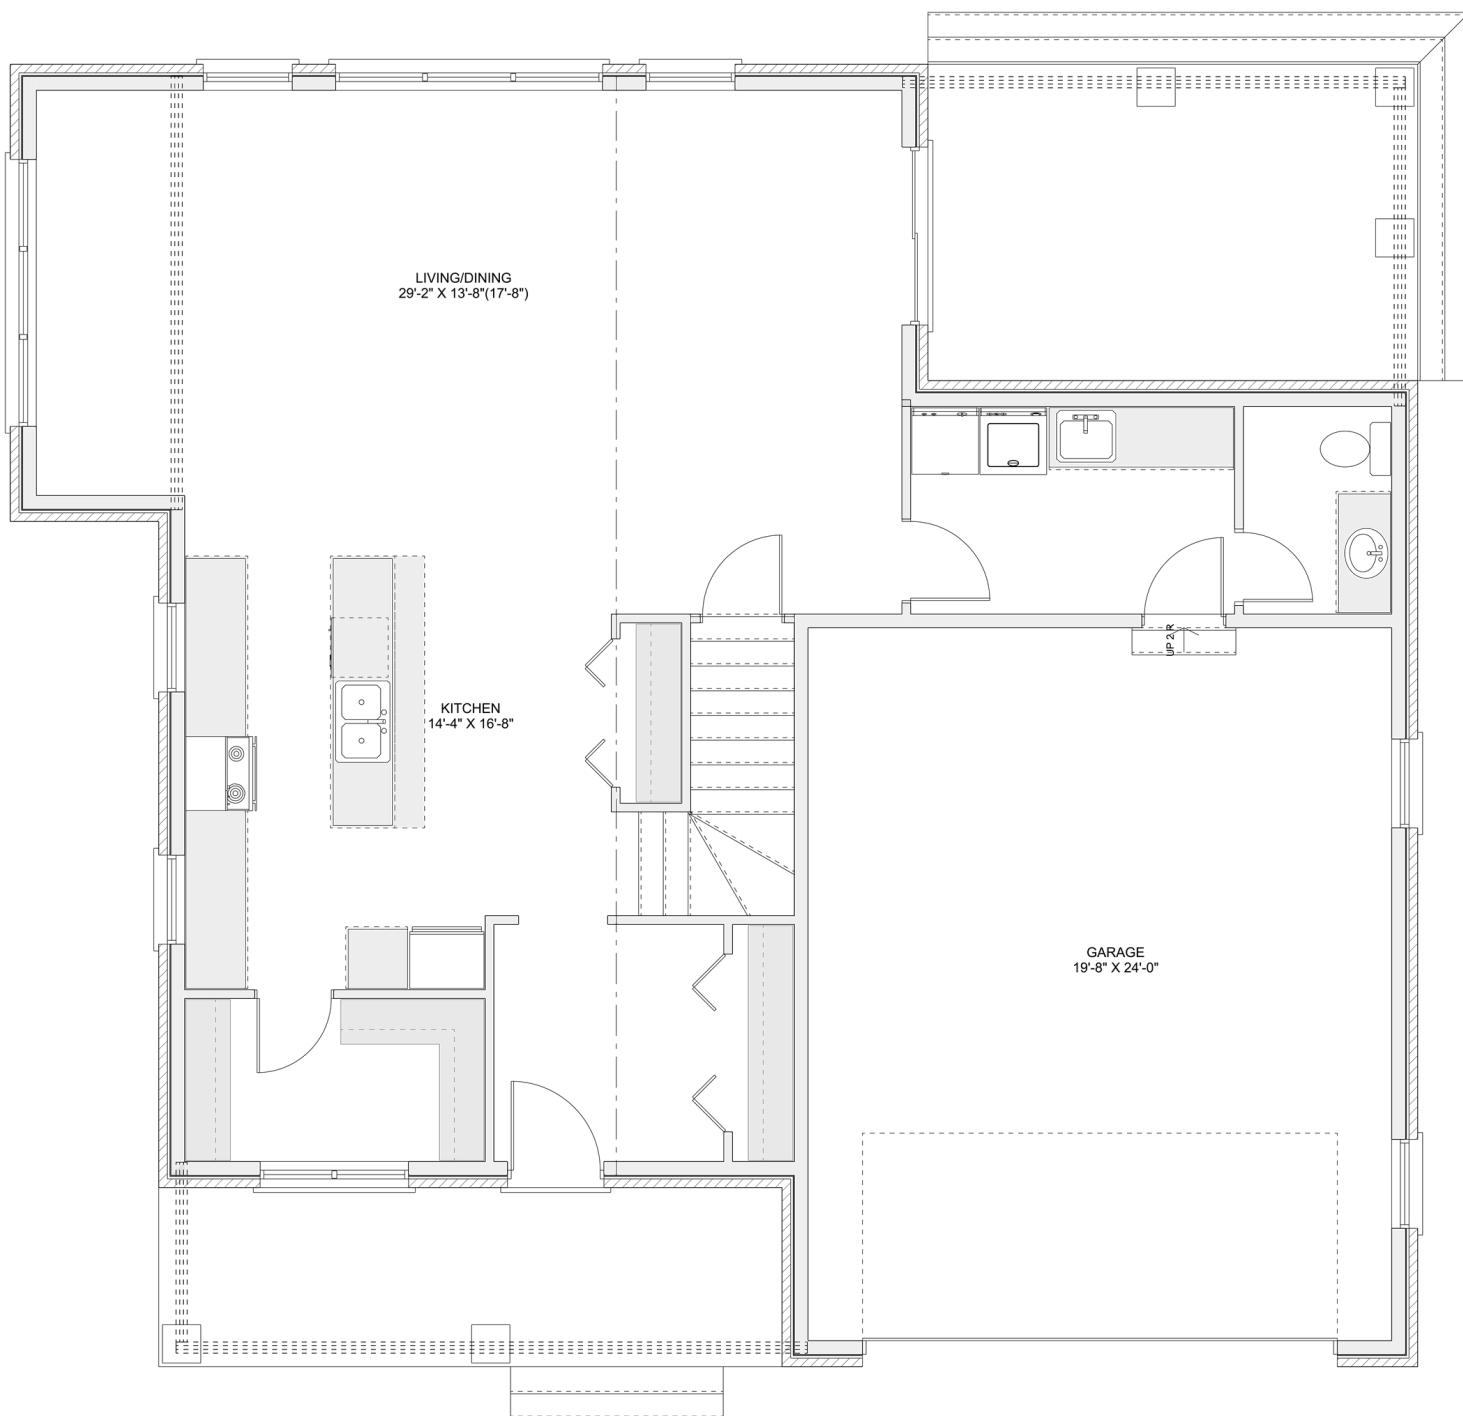

# PLAN #21-0318

5 BEDROOMS

2.5 BATHROOMS

TYPE: House

SIZE: 2,632 SQ. FT.

OVERALL WIDTH: 47'-0"

OVERALL DEPTH: 43'-11"

## SECOND FLOOR

### MAIN FLOOR