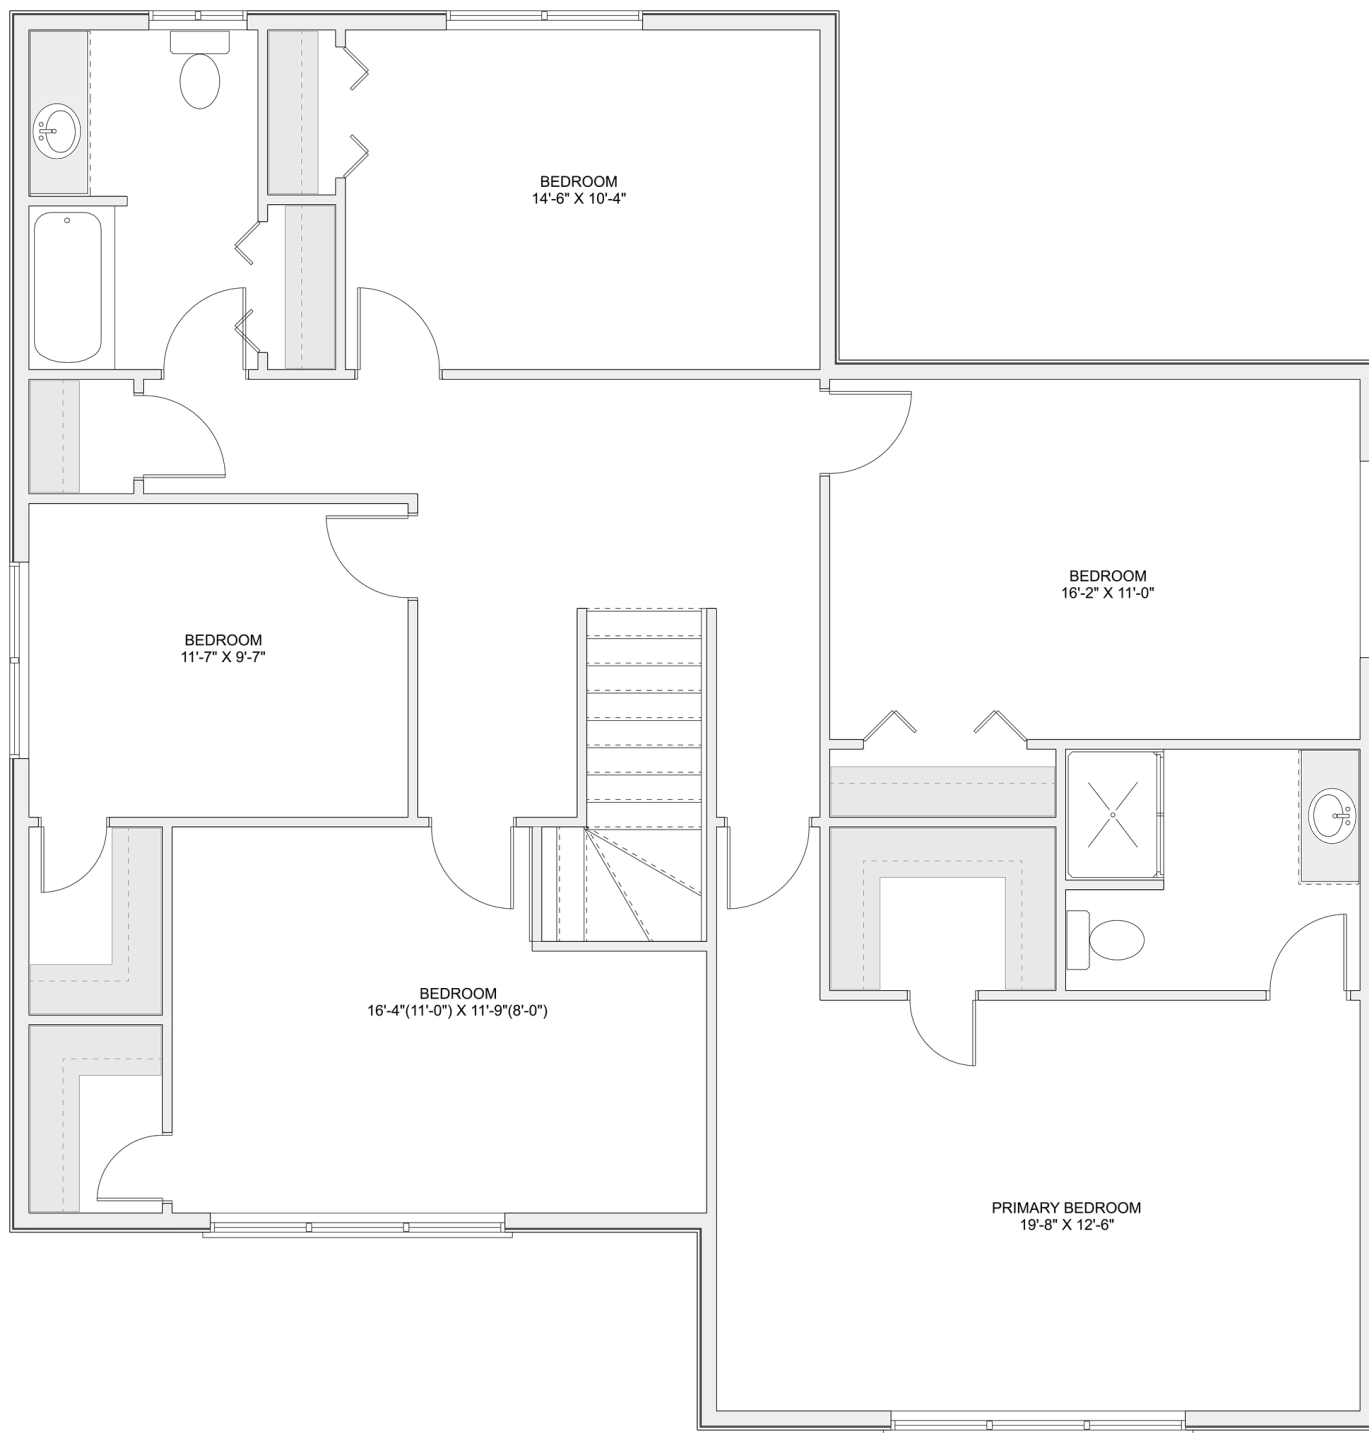

# PLAN #21-0318

5 BEDROOMS

2.5 BATHROOMS

TYPE: House

SIZE: 2,632 SQ. FT.

OVERALL WIDTH: 47'-0"

OVERALL DEPTH: 43'-11"

## PLAN #21-0318

## SECOND FLOOR

### MAIN FLOOR