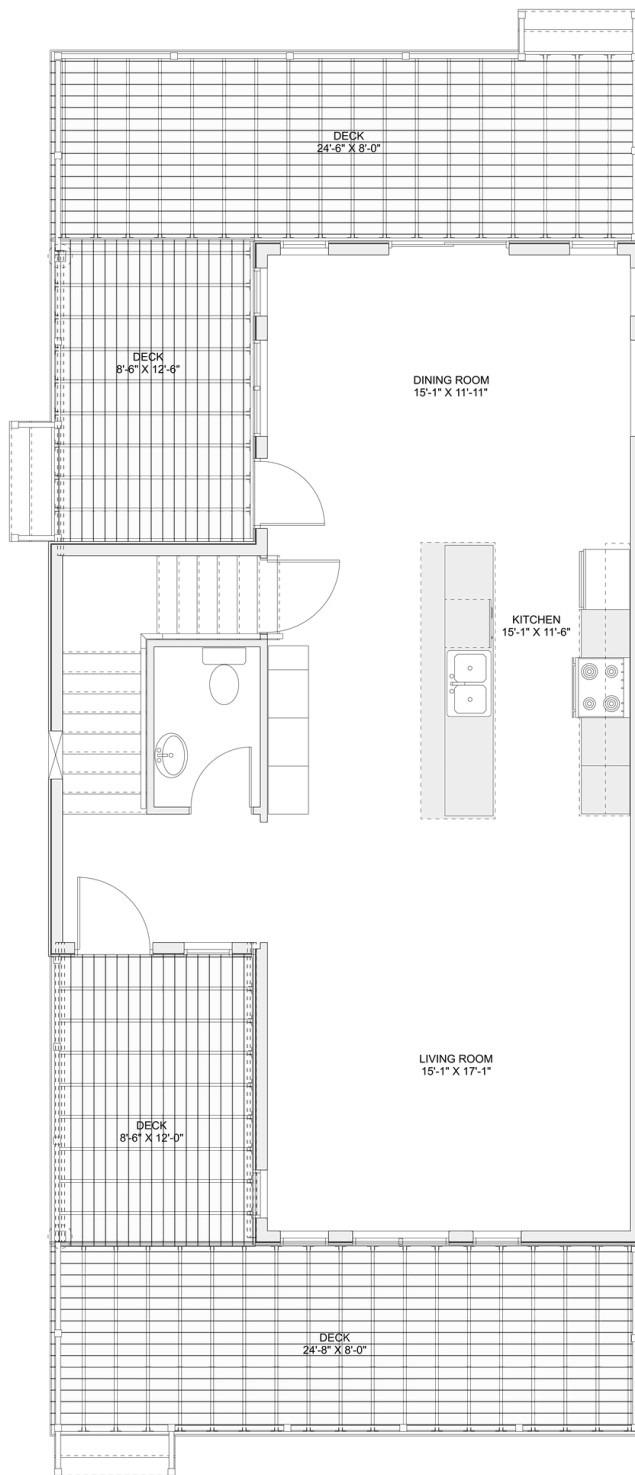

# PLAN #21-0321

3 BEDROOMS

3 BATHROOMS

TYPE: House

SIZE: 1,650 SQ. FT.

OVERALL WIDTH: 24'-6"

OVERALL DEPTH: 41'-6"

## SECOND FLOOR

## PLAN #21-0321

## MAIN FLOOR