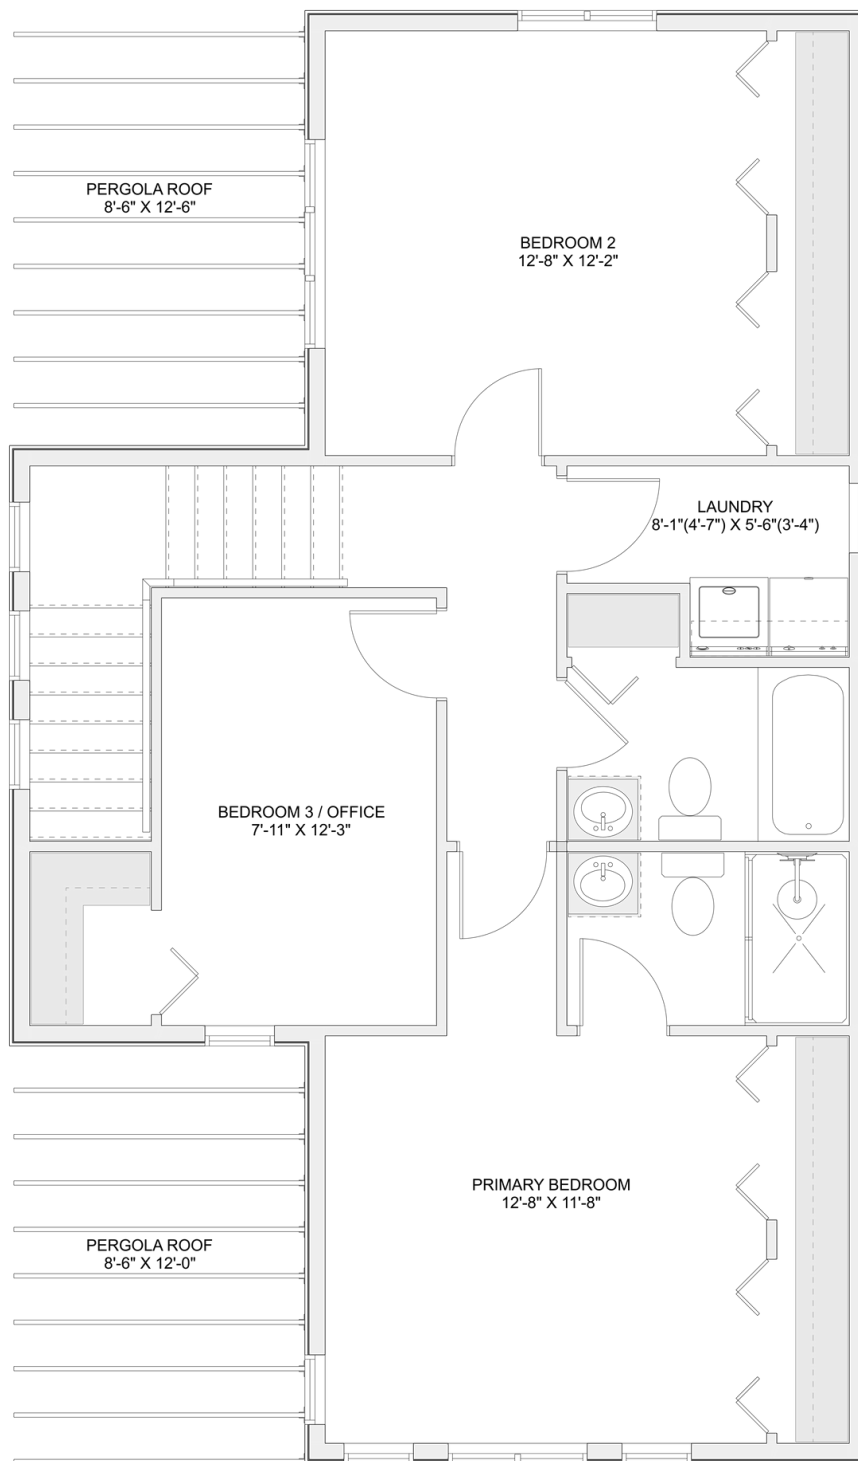

# PLAN #21-0321

3 BEDROOMS

3 BATHROOMS

TYPE: House

SIZE: 1,650 SQ. FT.

OVERALL WIDTH: 24'-6"

OVERALL DEPTH: 41'-6"

## PLAN #21-0321

## SECOND FLOOR

## MAIN FLOOR