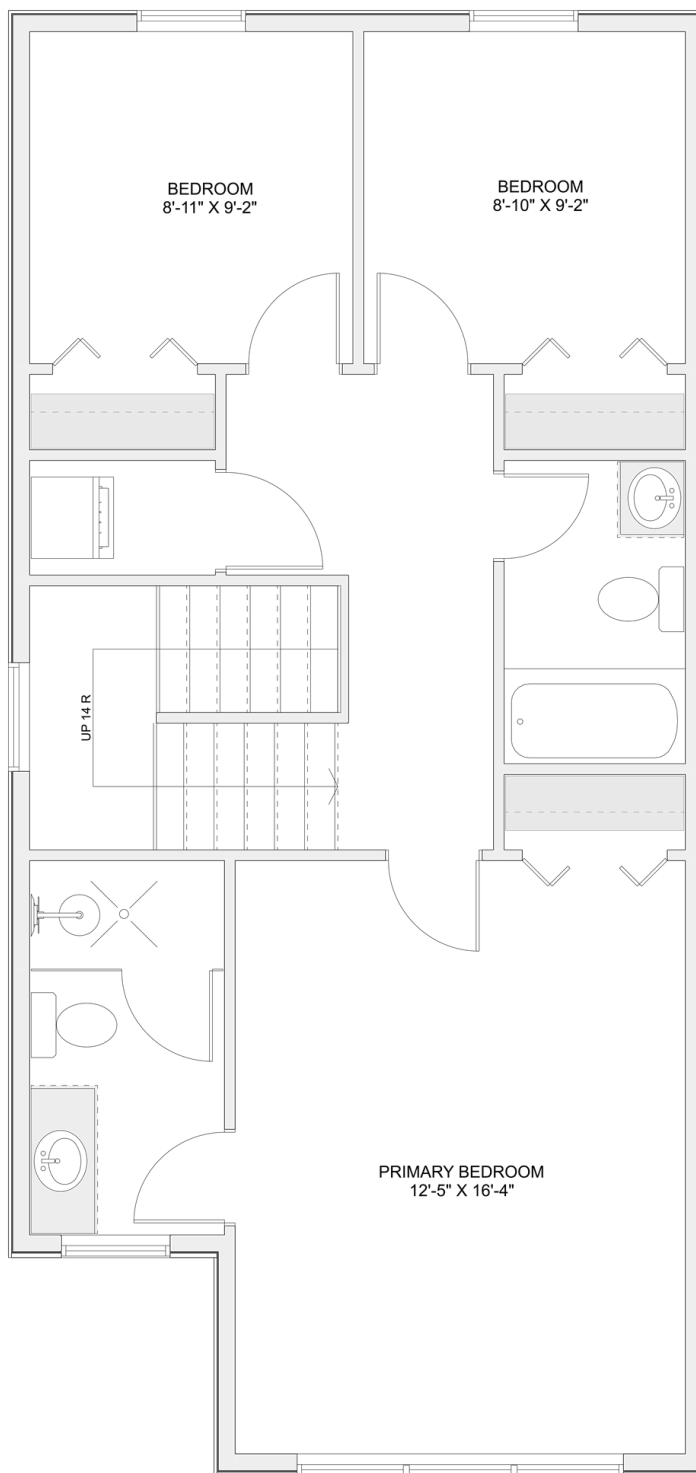

# PLAN #21-0324

3 BEDROOMS

2.5 BATHROOMS

TYPE: House

SIZE: 1,490 SQ. FT.

OVERALL WIDTH: 19'-0"

OVERALL DEPTH: 40'-2"

## PLAN #21-0324

SECOND FLOOR

## PLAN #21-0324

MAIN FLOOR