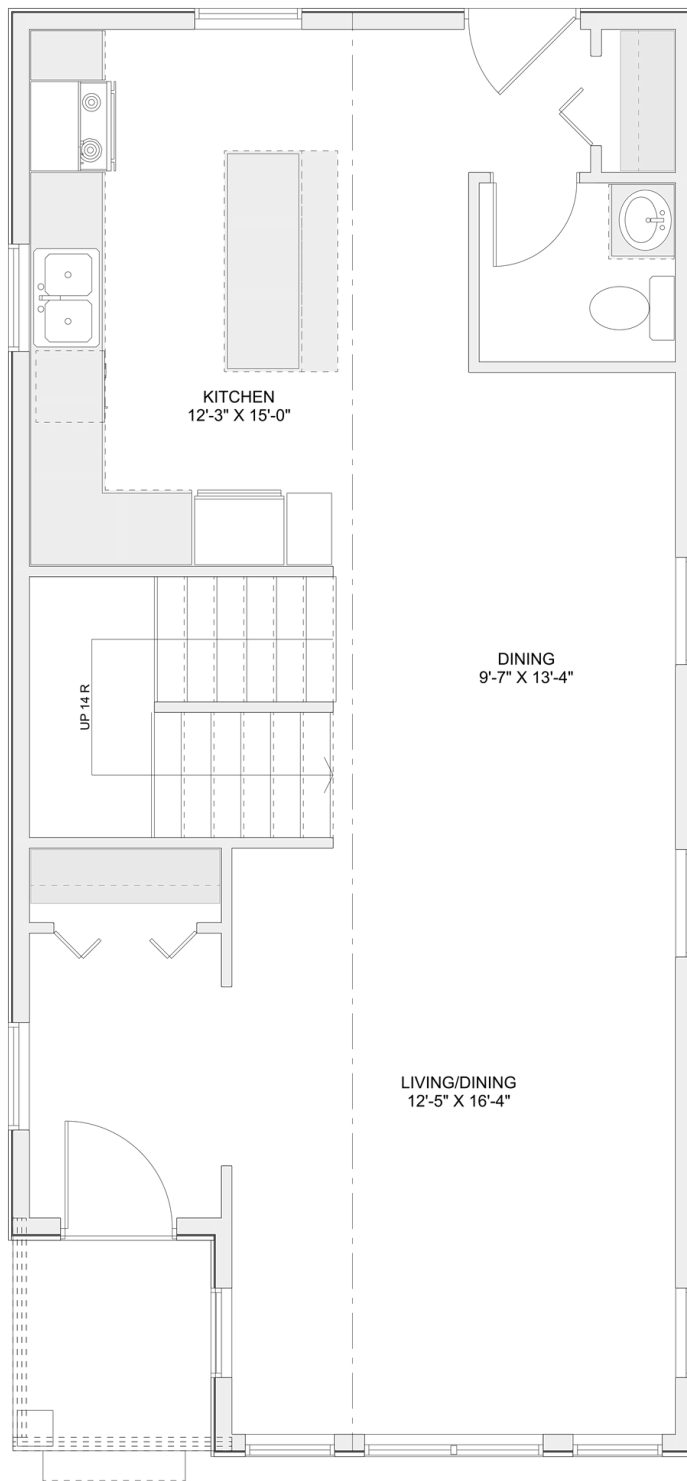

# PLAN #21-0324

3 BEDROOMS

2.5 BATHROOMS

TYPE: House

SIZE: 1,490 SQ. FT.

OVERALL WIDTH: 19'-0"

OVERALL DEPTH: 40'-2"

## PLAN #21-0324

SECOND FLOOR

## PLAN #21-0324

MAIN FLOOR