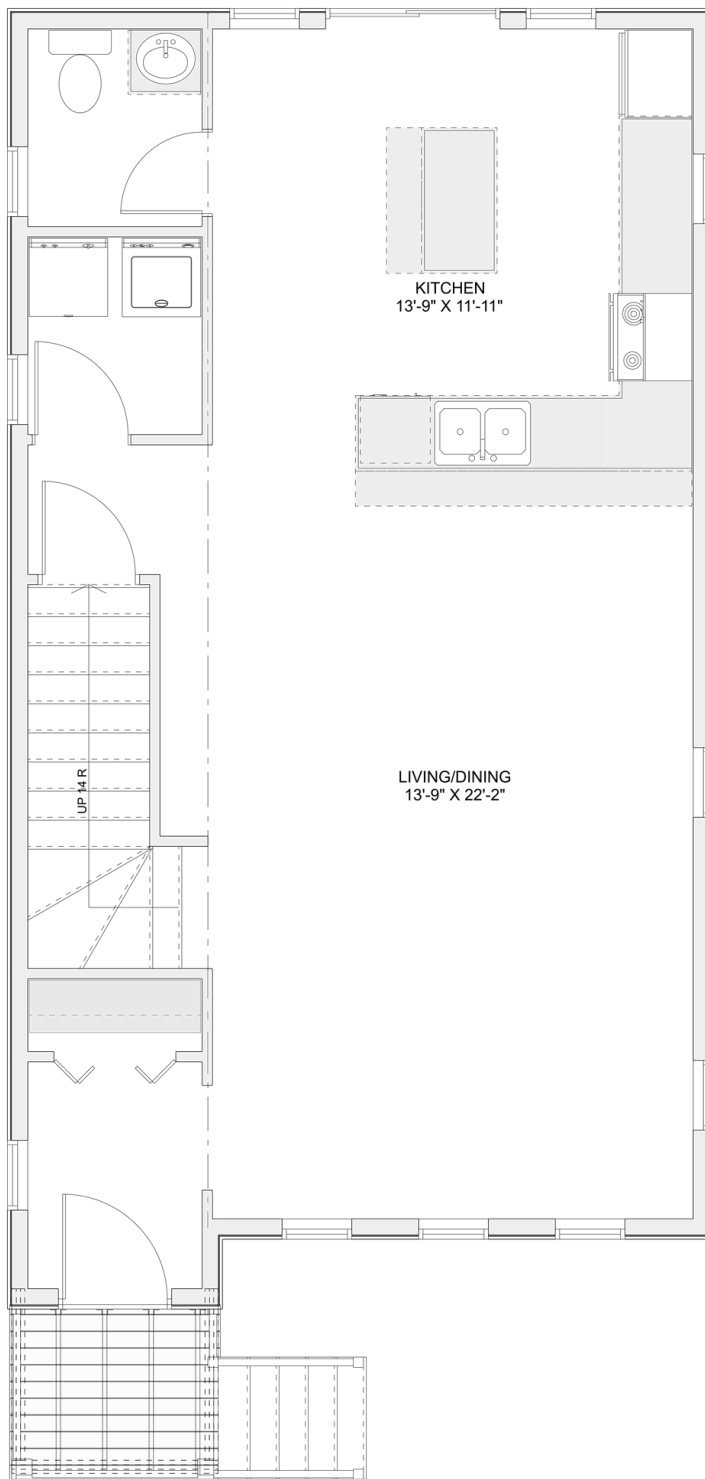

PLAN #21-0325

3 BEDROOMS

2.5 BATHROOMS

TYPE: House

SIZE: 1,440 SQ. FT.

OVERALL WIDTH: 20'-0"

OVERALL DEPTH: 37'-0"

CHOOSE YOUR DREAM HOME

Not seeing the perfect plan? We also offer custom design services!

613-876-2488

information@houseofthree.ca

www.houseofthree.ca

PLAN #21-0325

SECOND FLOOR

CHOOSE YOUR DREAM HOME

Not seeing the perfect plan? We also offer custom design services!

613-876-2488

information@houseofthree.ca

www.houseofthree.ca

PLAN #21-0325

MAIN FLOOR

CHOOSE YOUR DREAM HOME

Not seeing the perfect plan? We also offer custom design services!

613-876-2488