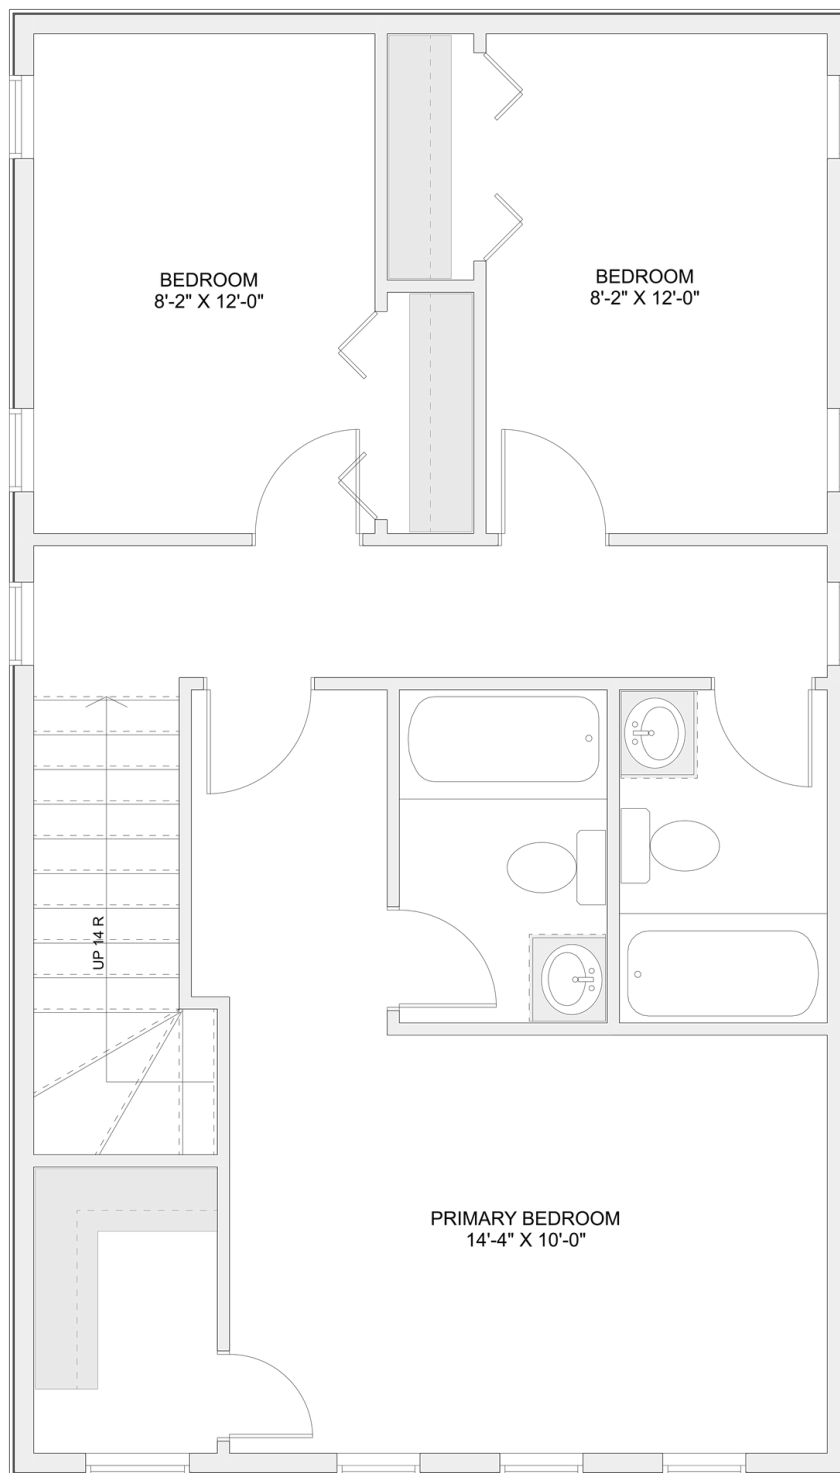

PLAN #21-0325

3 BEDROOMS

2.5 BATHROOMS

TYPE: House

SIZE: 1,440 SQ. FT.

OVERALL WIDTH: 20'-0"

OVERALL DEPTH: 37'-0"

CHOOSE YOUR DREAM HOME

Not seeing the perfect plan? We also offer custom design services!

613-876-2488

information@houseofthree.ca

www.houseofthree.ca

PLAN #21-0325

SECOND FLOOR

CHOOSE YOUR DREAM HOME

Not seeing the perfect plan? We also offer custom design services!