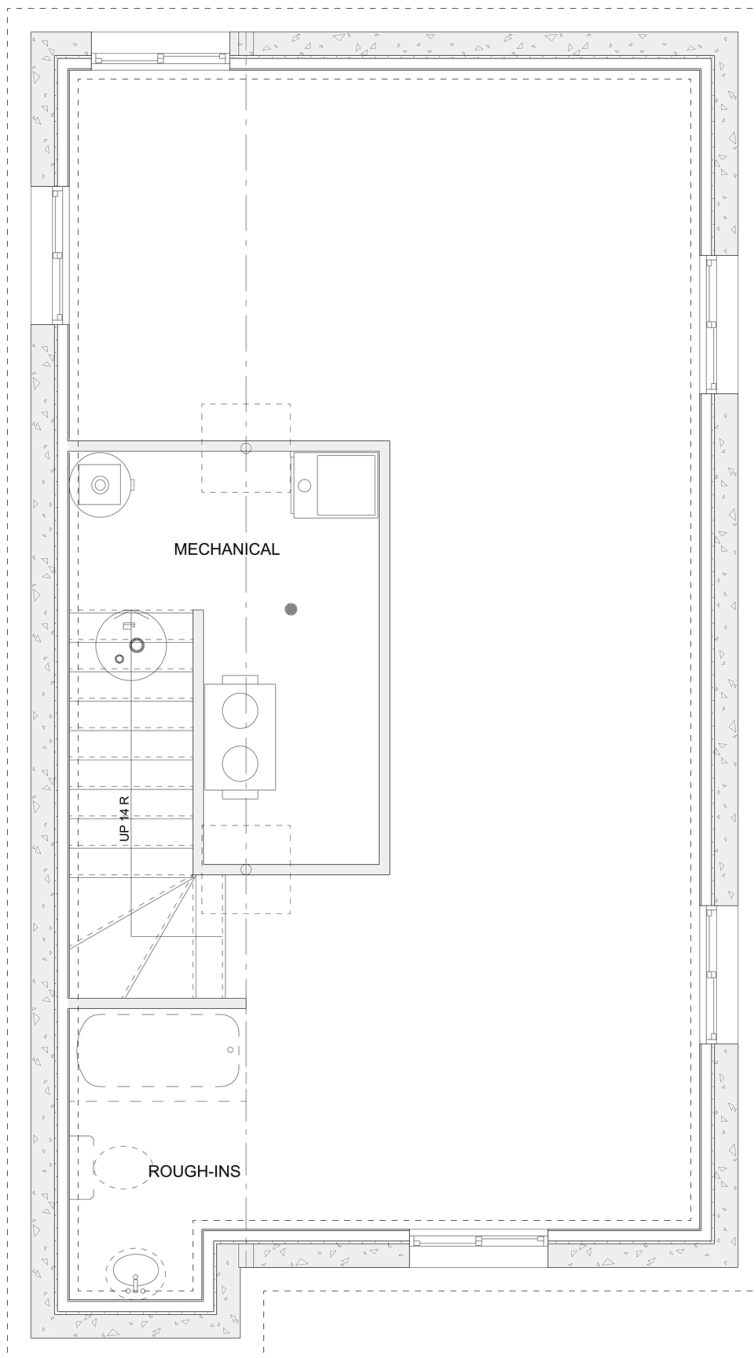

MAIN FLOOR

CHOOSE YOUR DREAM HOME

Not seeing the perfect plan? We also offer custom design services!

613-876-2488

information@houseofthree.ca

www.houseofthree.ca

PLAN #21-0325

FOUNDATION