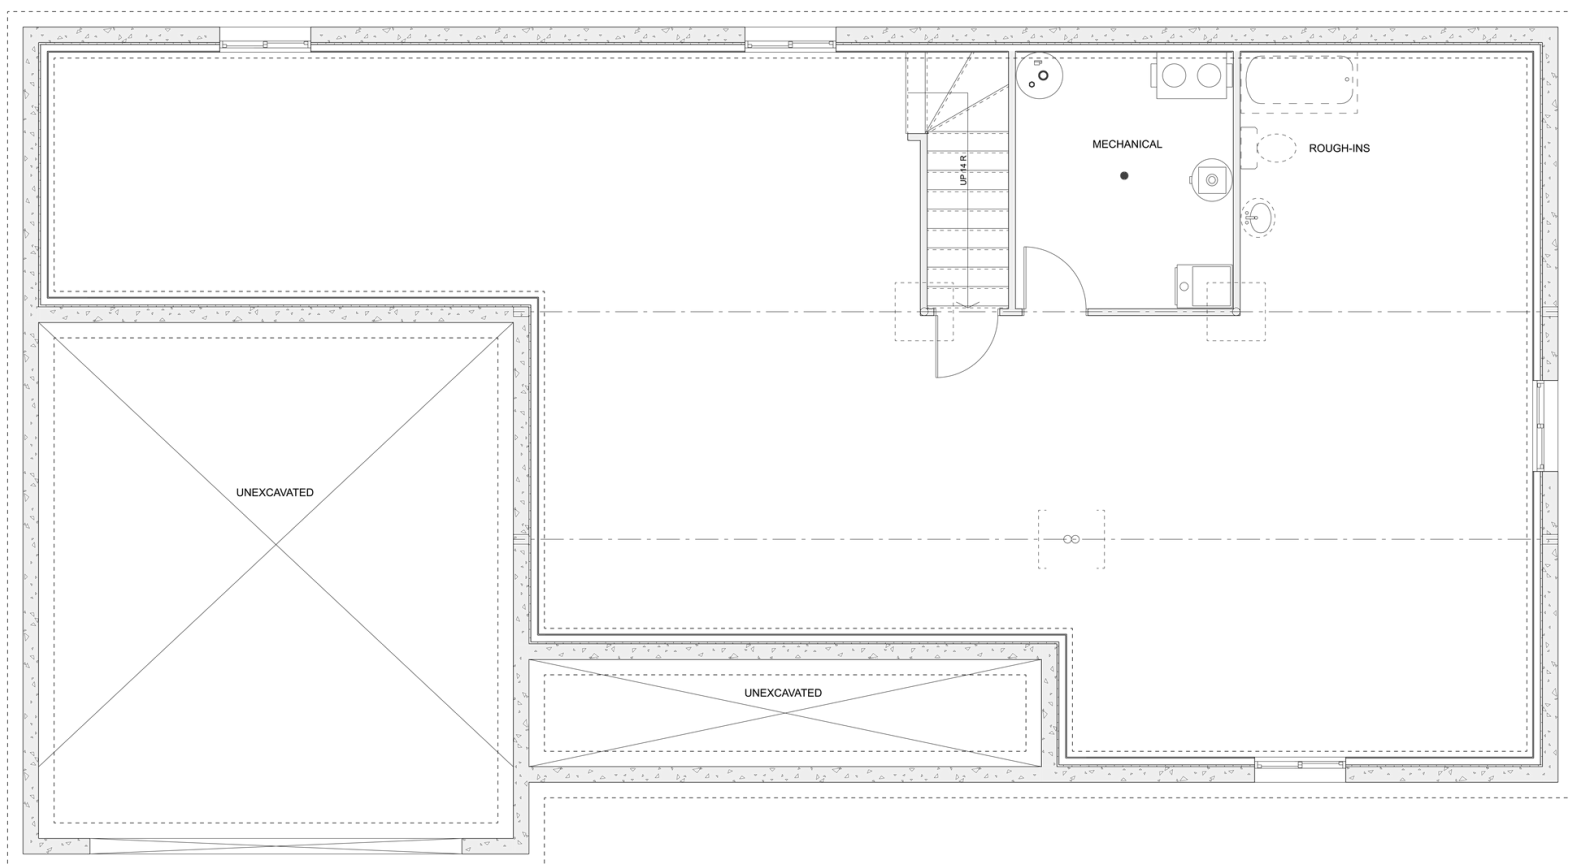

PLAN #21-0327

3 BEDROOMS

2.5 BATHROOMS

TYPE: Bungalow

SIZE: 1,612 SQ. FT.

OVERALL WIDTH: 66'-0"

OVERALL DEPTH: 35'-7"

CHOOSE YOUR DREAM HOME

Not seeing the perfect plan? We also offer custom design services!

613-876-2488

information@houseofthree.ca

www.houseofthree.ca

PLAN #21-0327

MAIN FLOOR

CHOOSE YOUR DREAM HOME

Not seeing the perfect plan? We also offer custom design services!

613-876-2488

information@houseofthree.ca

www.houseofthree.ca

PLAN #21-0327

FOUNDATION

ALL DIMENSIONS APPROXIMATE. E. & O. E.