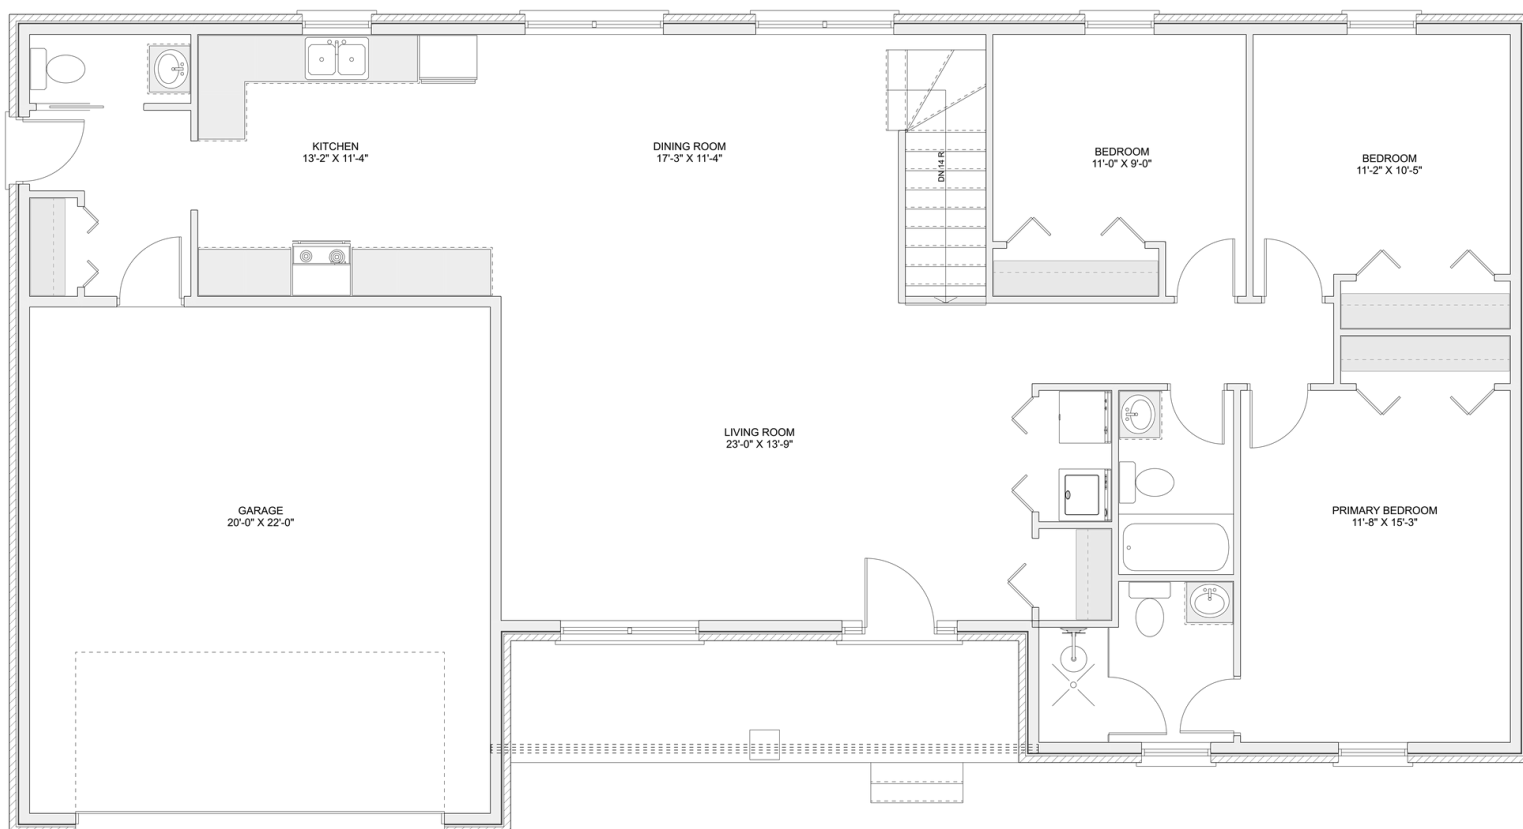

PLAN #21-0327

3 BEDROOMS

2.5 BATHROOMS

TYPE: Bungalow

SIZE: 1,612 SQ. FT.

OVERALL WIDTH: 66'-0"

OVERALL DEPTH: 35'-7"

CHOOSE YOUR DREAM HOME

Not seeing the perfect plan? We also offer custom design services!

613-876-2488

information@houseofthree.ca

www.houseofthree.ca

PLAN #21-0327

MAIN FLOOR

CHOOSE YOUR DREAM HOME

Not seeing the perfect plan? We also offer custom design services!