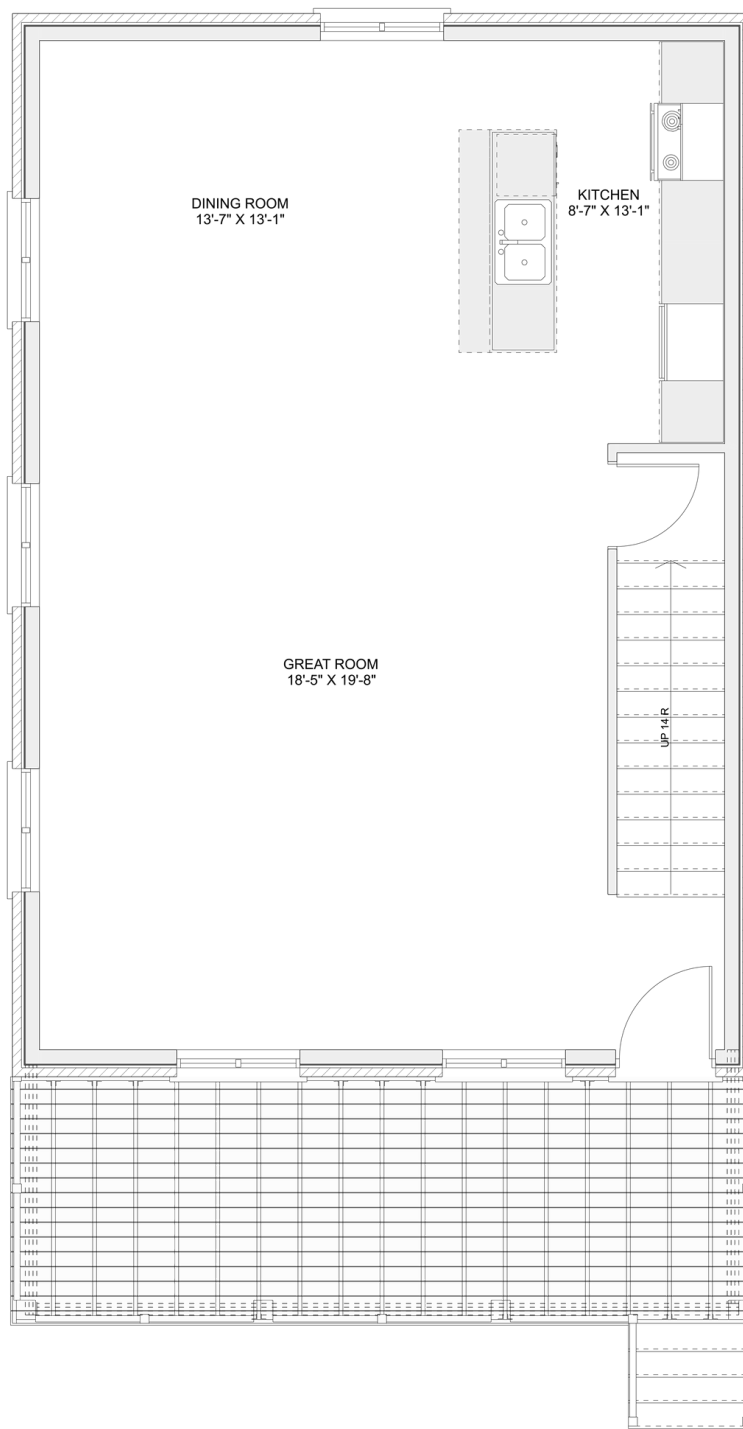

# PLAN #21-0330

3 BEDROOMS

2 BATHROOMS

TYPE: House

SIZE: 1,656 SQ. FT.

OVERALL WIDTH: 24'-0"

OVERALL DEPTH: 34'-6"

## SECOND FLOOR

## PLAN #21-0330

### MAIN FLOOR