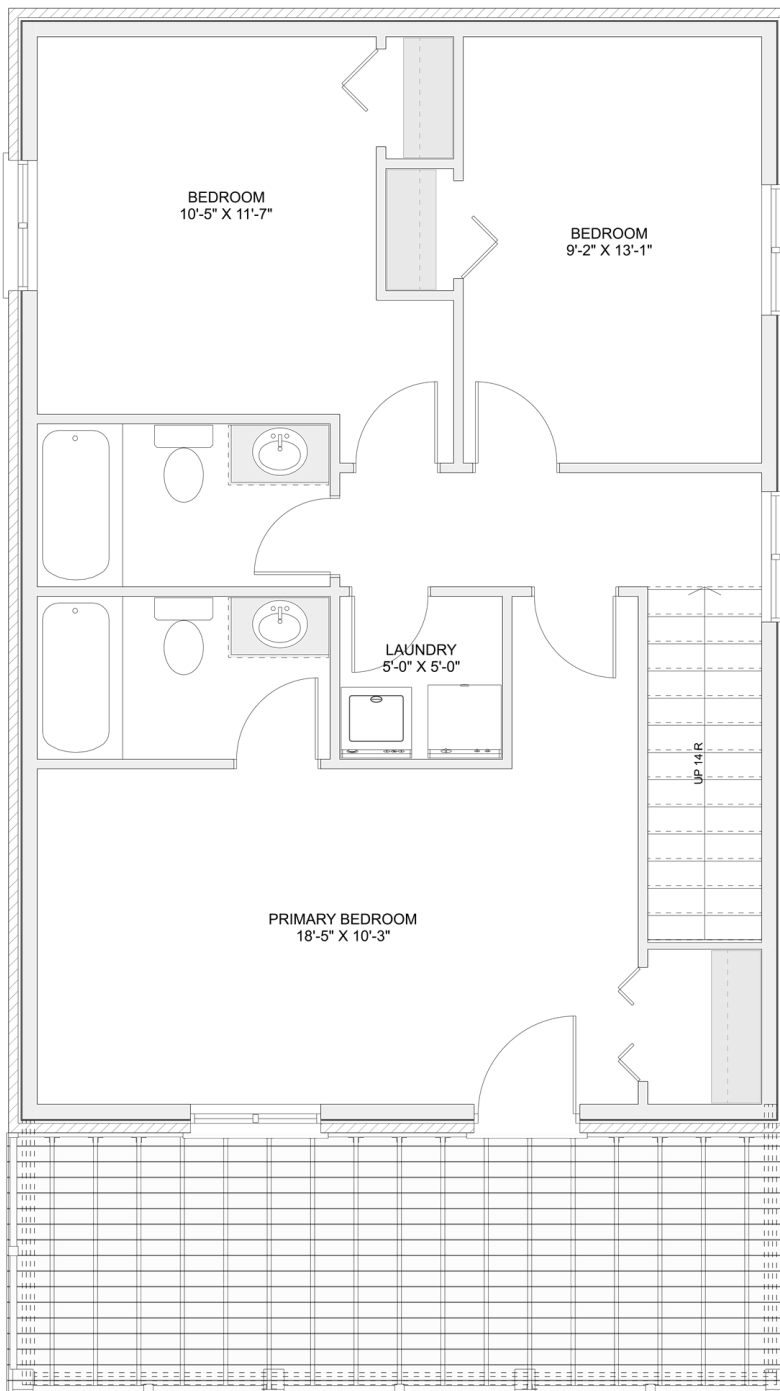

# PLAN #21-0330

3 BEDROOMS

2 BATHROOMS

TYPE: House

SIZE: 1,656 SQ. FT.

OVERALL WIDTH: 24'-0"

OVERALL DEPTH: 34'-6"

## PLAN #21-0330

## SECOND FLOOR

### MAIN FLOOR