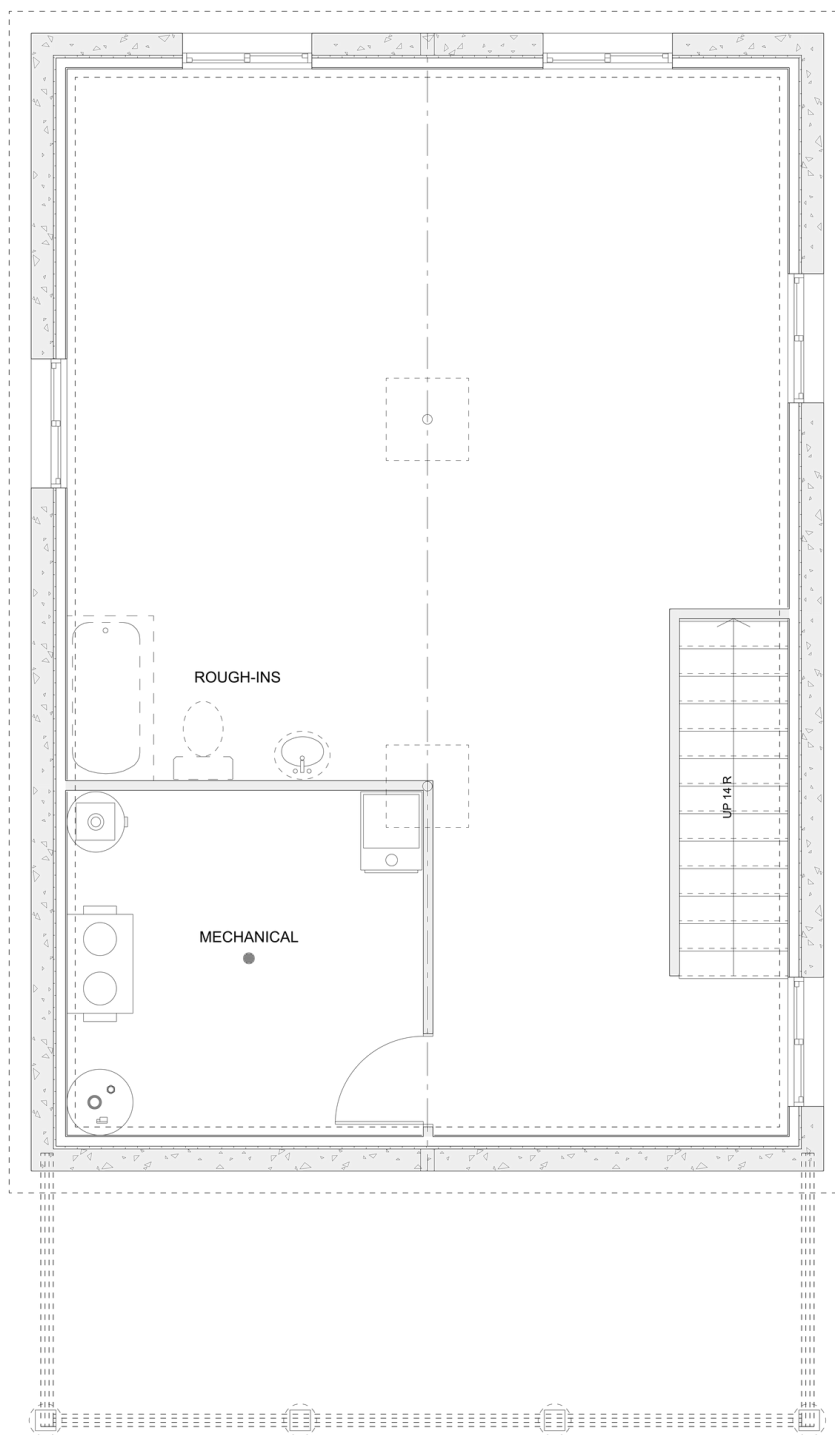

# PLAN #21-0330

3 BEDROOMS

2 BATHROOMS

TYPE: House

SIZE: 1,656 SQ. FT.

OVERALL WIDTH: 24'-0"

OVERALL DEPTH: 34'-6"

## SECOND FLOOR

### MAIN FLOOR

## PLAN #21-0330