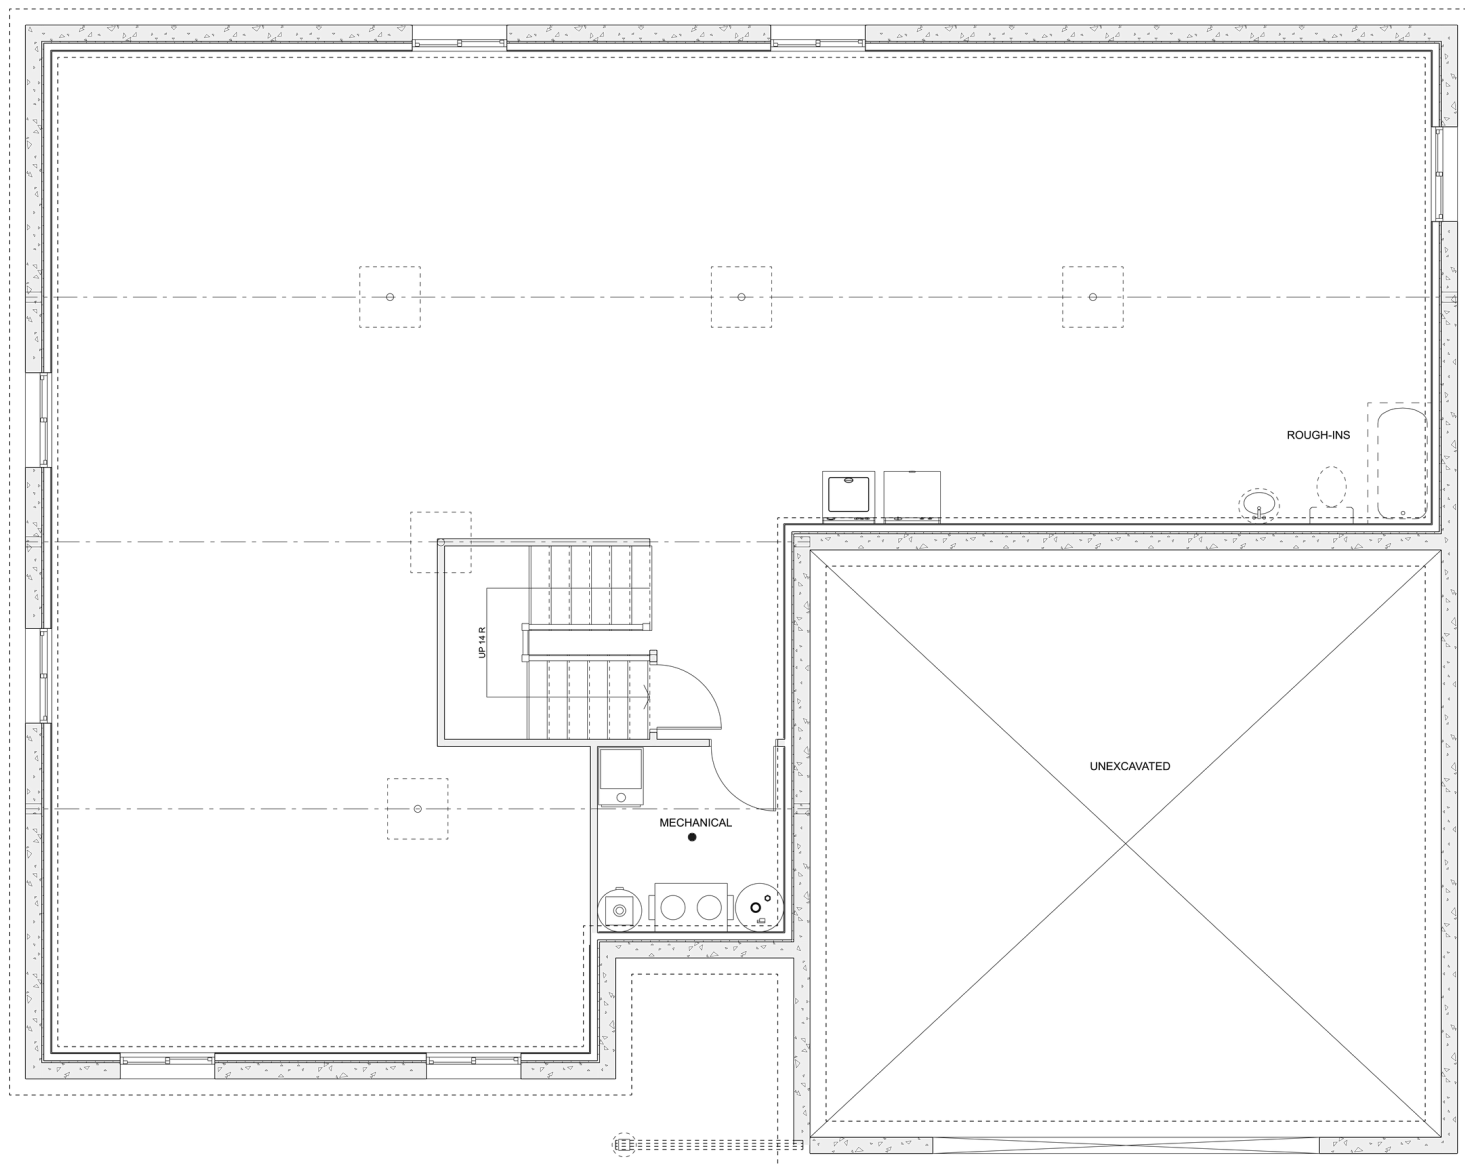

# PLAN #21-0333

4 BEDROOMS

2 BATHROOMS

TYPE: Bungalow

SIZE: 1,962 SQ. FT.

OVERALL WIDTH: 59'-3"

OVERALL DEPTH: 46'-8"

## MAIN FLOOR

## PLAN #21-0333

## FOUNDATION

ALL DIMENSIONS APPROXIMATE. E. & O. E.