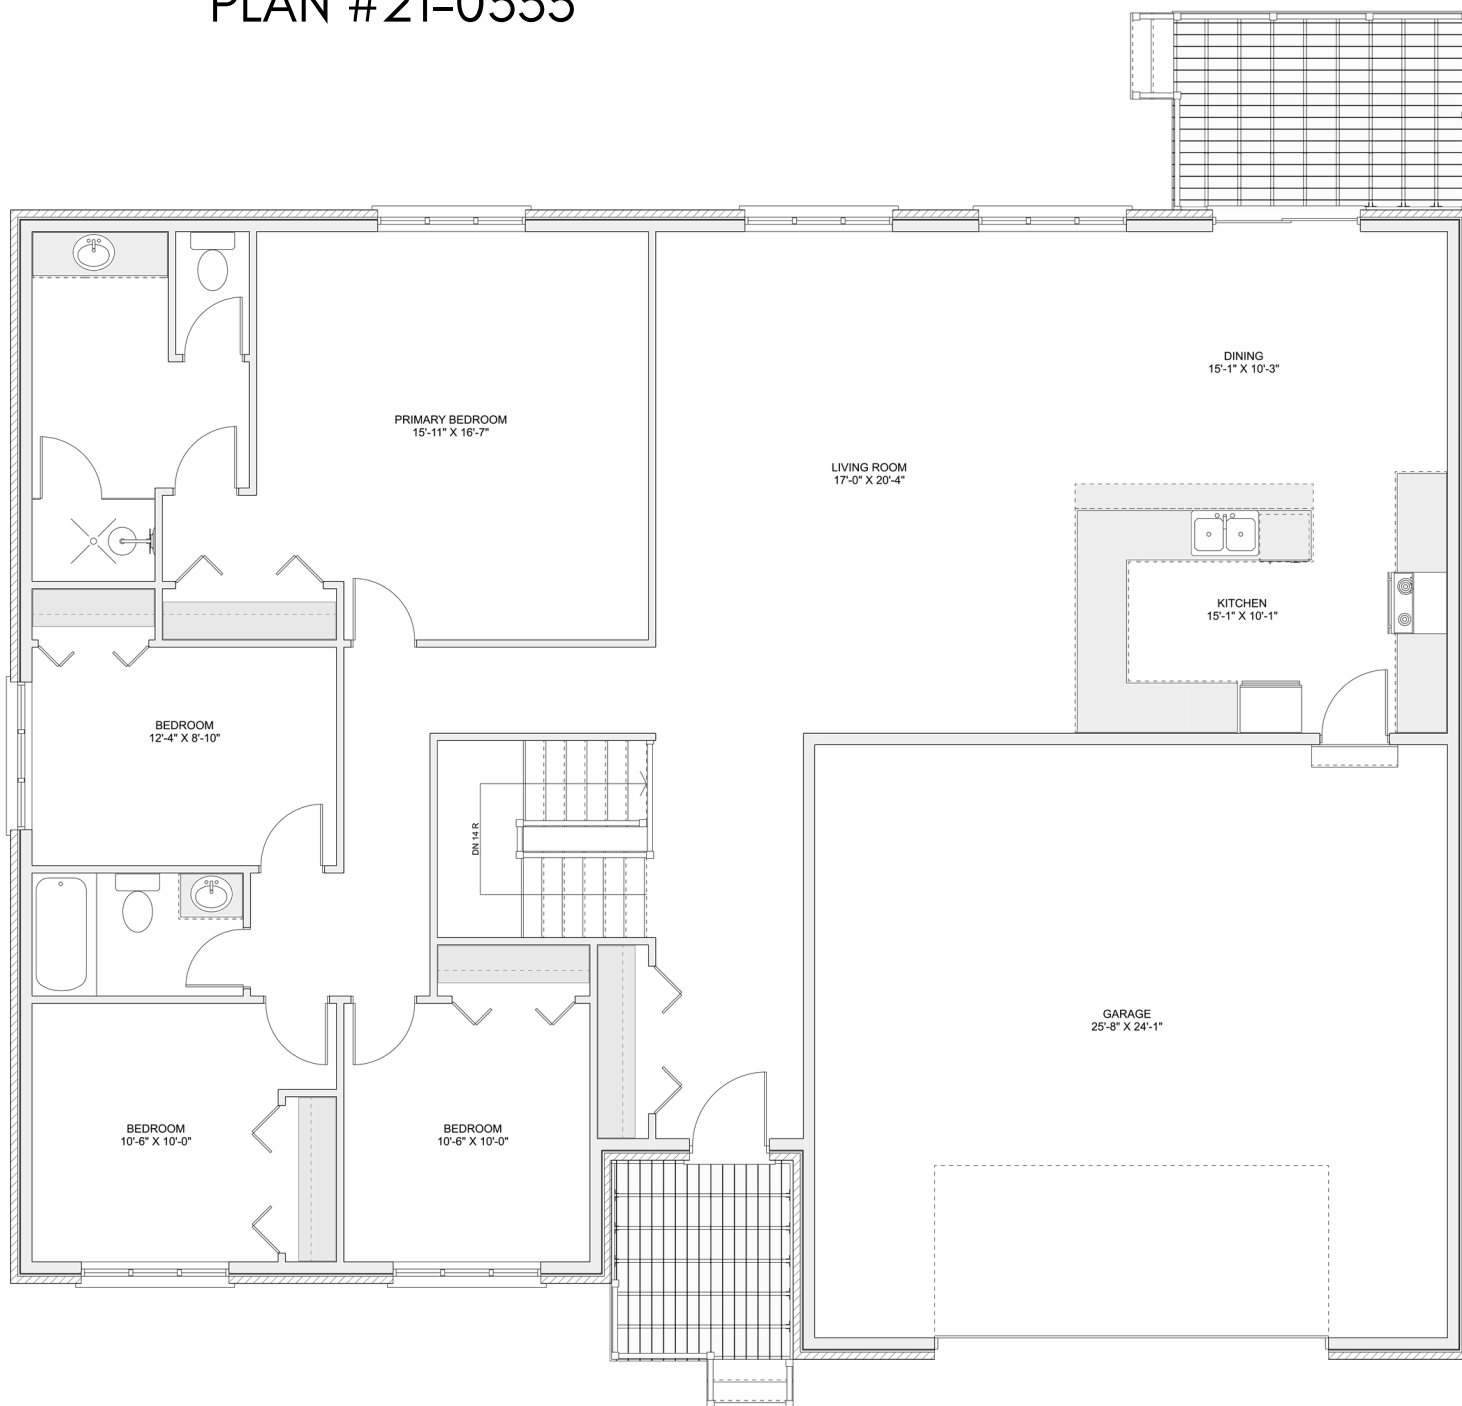

# PLAN #21-0333

4 BEDROOMS

2 BATHROOMS

TYPE: Bungalow

SIZE: 1,962 SQ. FT.

OVERALL WIDTH: 59'-3"

OVERALL DEPTH: 46'-8"

## PLAN #21-0333

## MAIN FLOOR