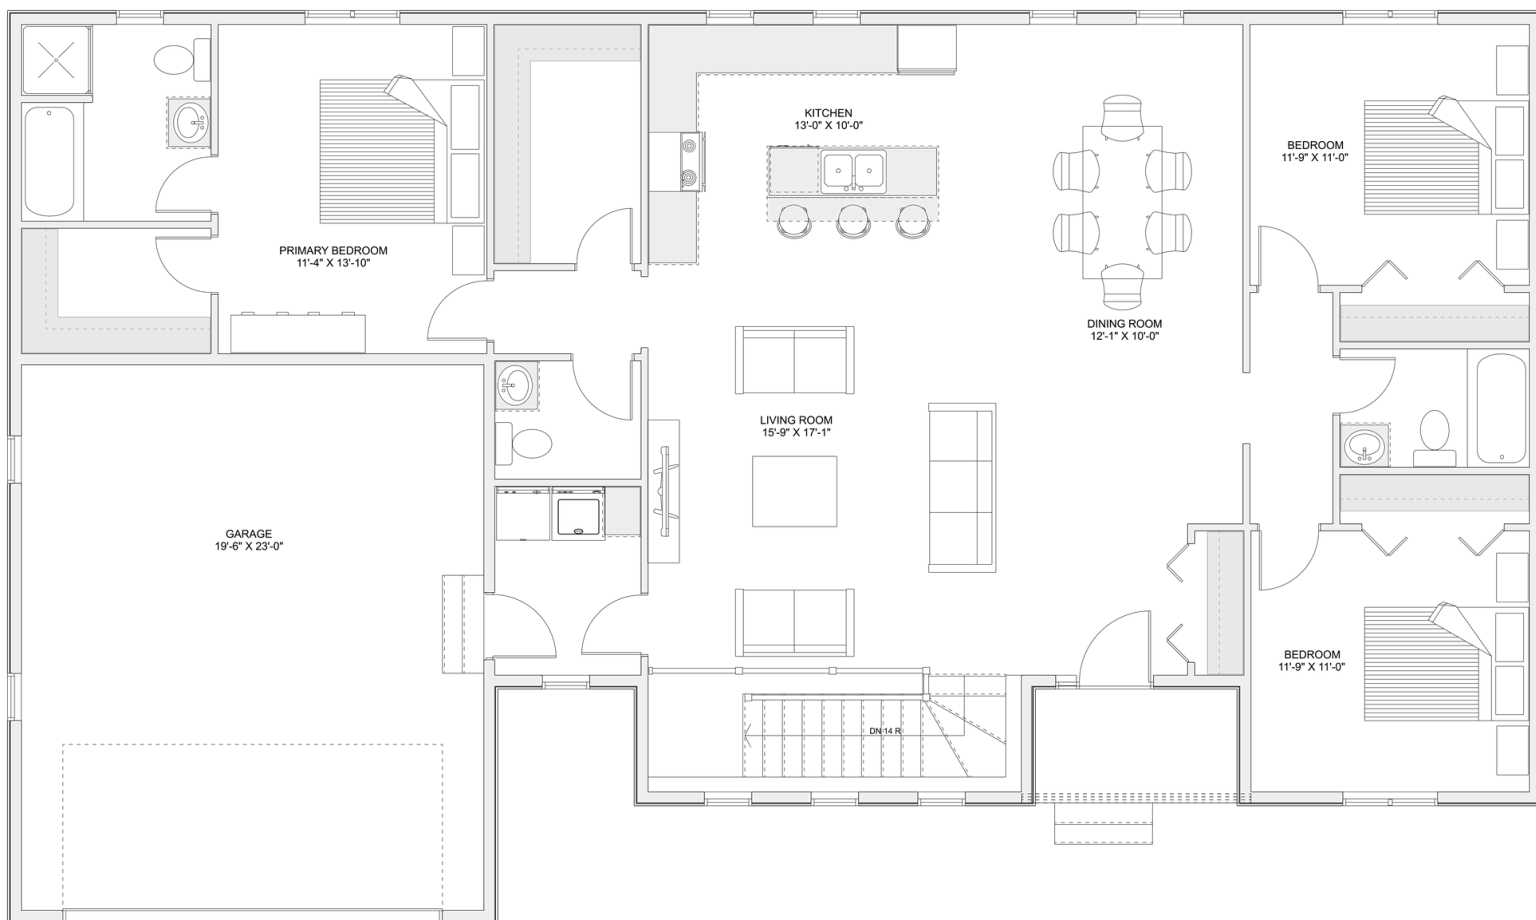

PLAN #21-0334

3 BEDROOM

3 BATHROOM

TYPE: Bungalow

SIZE (SQ. FT.): 1,725 SQ. FT.

OVERALL WIDTH: 64'-6"

OVERALL DEPTH: 38'-3"

CHOOSE YOUR DREAM HOME

Not seeing the perfect plan? We also offer custom design services!

613-876-2488

information@houseofthree.ca

www.houseofthree.ca

PLAN #21-0334

MAIN FLOOR

CHOOSE YOUR DREAM HOME

Not seeing the perfect plan? We also offer custom design services!