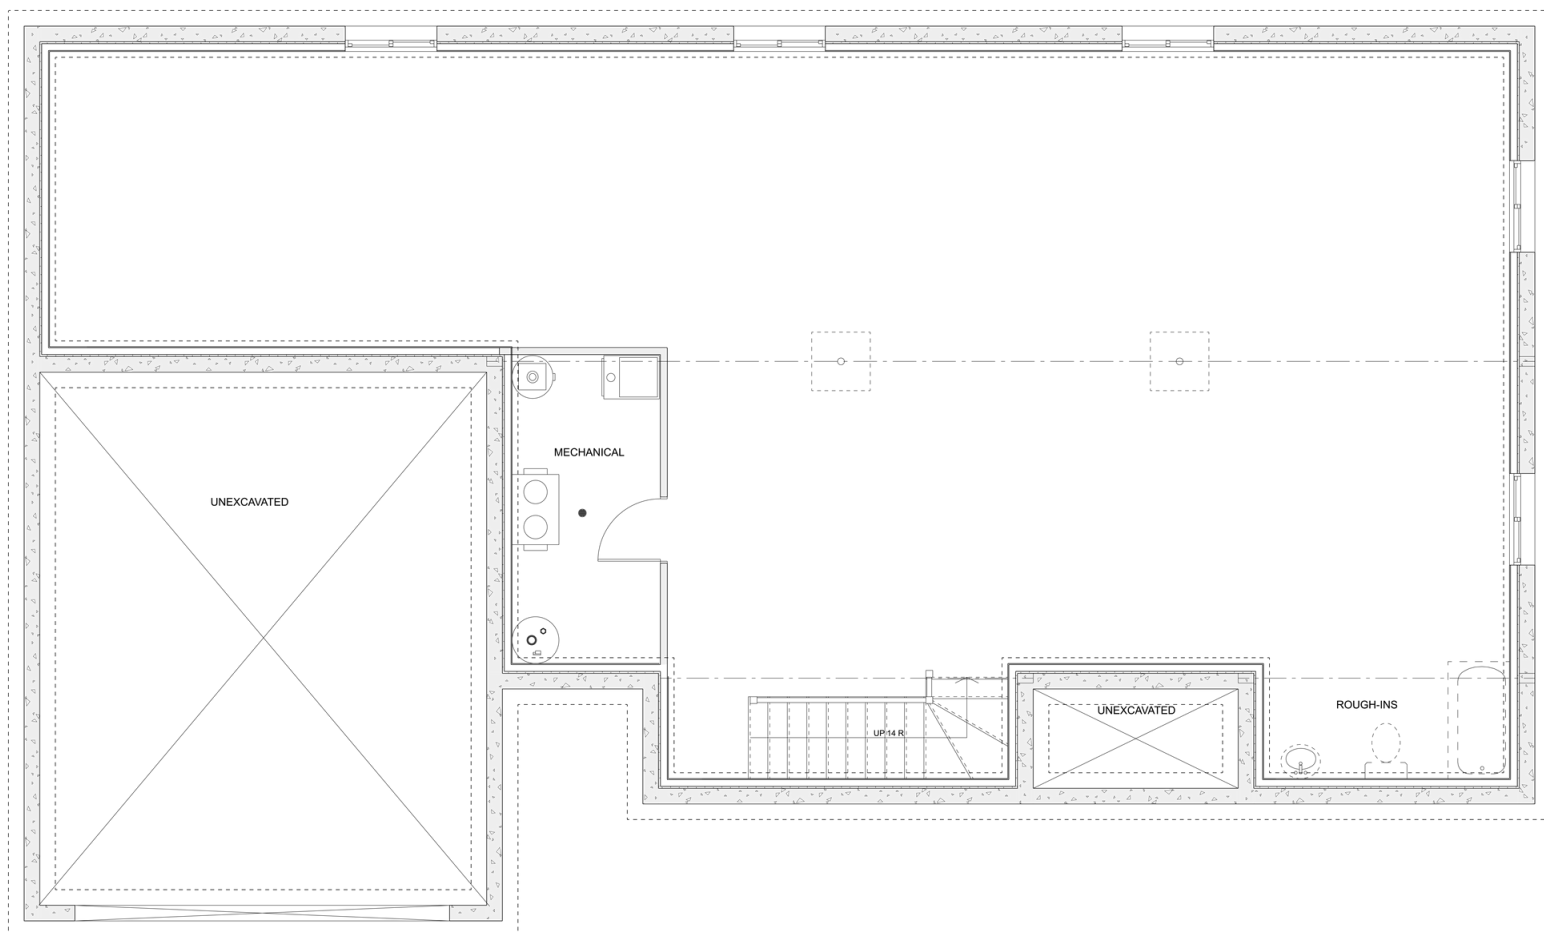

CHOOSE YOUR DREAM HOME

Not seeing the perfect plan? We also offer custom design services!

613-876-2488

information@houseofthree.ca

www.houseofthree.ca

PLAN #21-0334

FOUNDATION