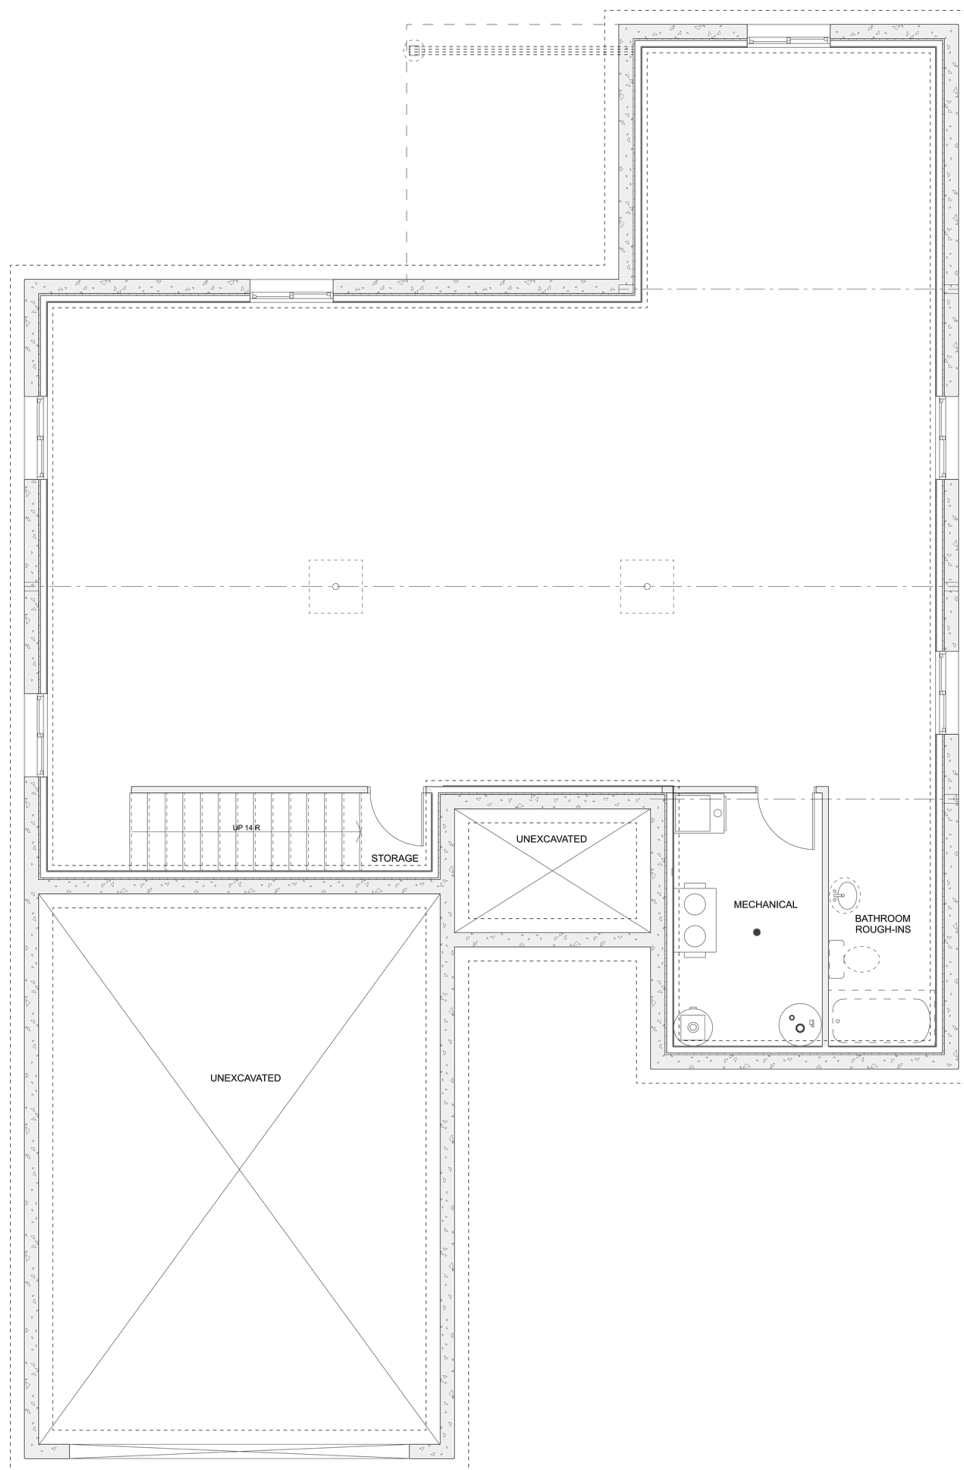

PLAN #21-0335

2 BEDROOMS

2 BATHROOMS

TYPE: Bungalow

SIZE: 1,548 SQ. FT.

OVERALL WIDTH: 44'-0"

OVERALL DEPTH: 67'-6"

CHOOSE YOUR DREAM HOME

Not seeing the perfect plan? We also offer custom design services!

613-876-2488

information@houseofthree.ca

www.houseofthree.ca

PLAN #21-0335

MAIN FLOOR

CHOOSE YOUR DREAM HOME

Not seeing the perfect plan? We also offer custom design services!

613-876-2488

information@houseofthree.ca

www.houseofthree.ca

PLAN #21-0335

FOUNDATION

ALL DIMENSIONS APPROXIMATE. E. & O. E.