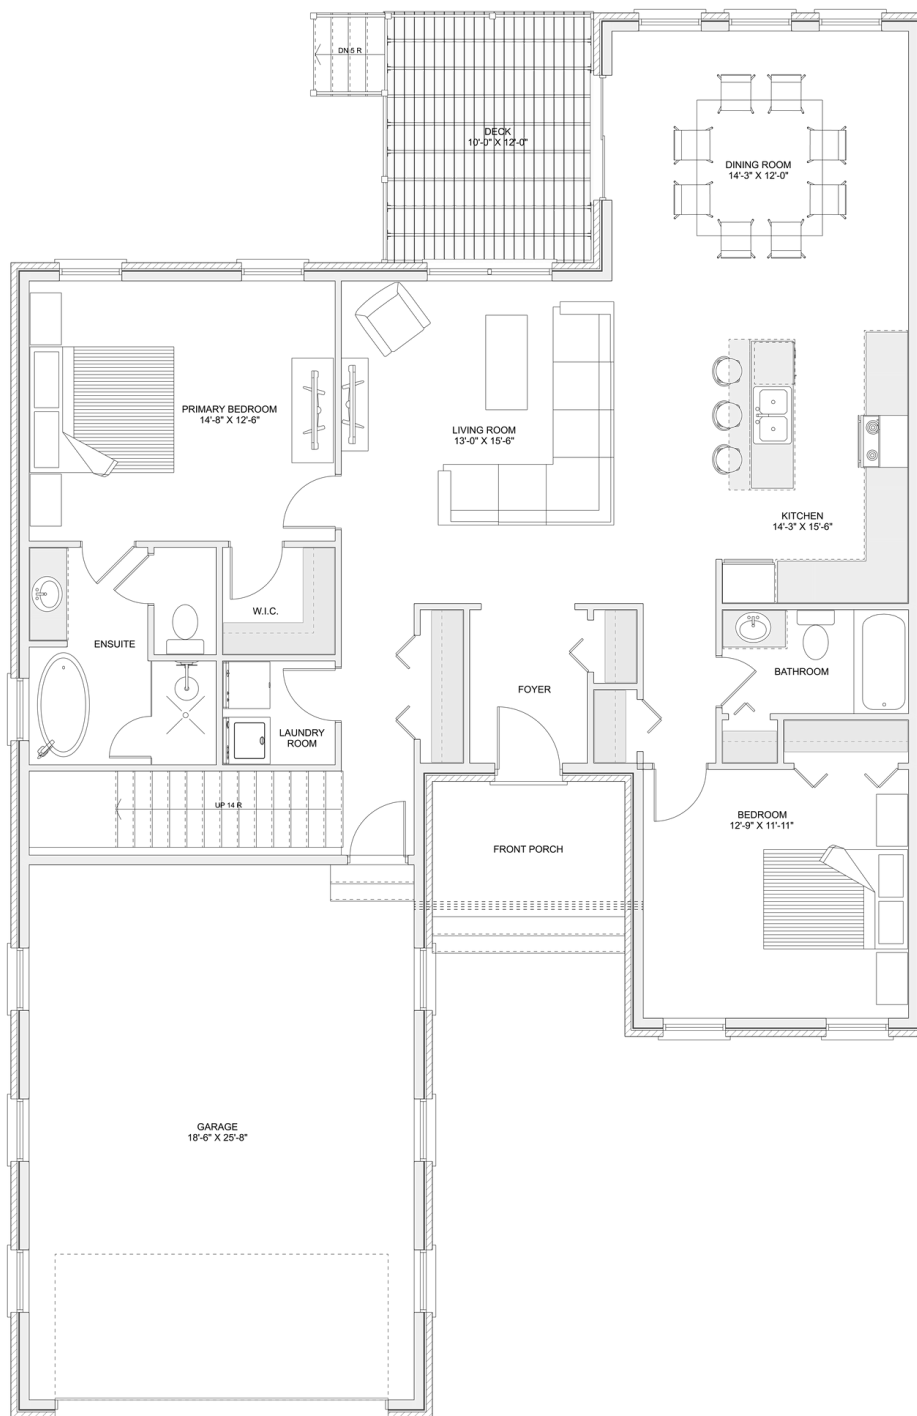

PLAN #21-0335

2 BEDROOMS

2 BATHROOMS

TYPE: Bungalow

SIZE: 1,548 SQ. FT.

OVERALL WIDTH: 44'-0"

OVERALL DEPTH: 67'-6"

CHOOSE YOUR DREAM HOME

Not seeing the perfect plan? We also offer custom design services!

613-876-2488

information@houseofthree.ca

www.houseofthree.ca

PLAN #21-0335

MAIN FLOOR

CHOOSE YOUR DREAM HOME

Not seeing the perfect plan? We also offer custom design services!