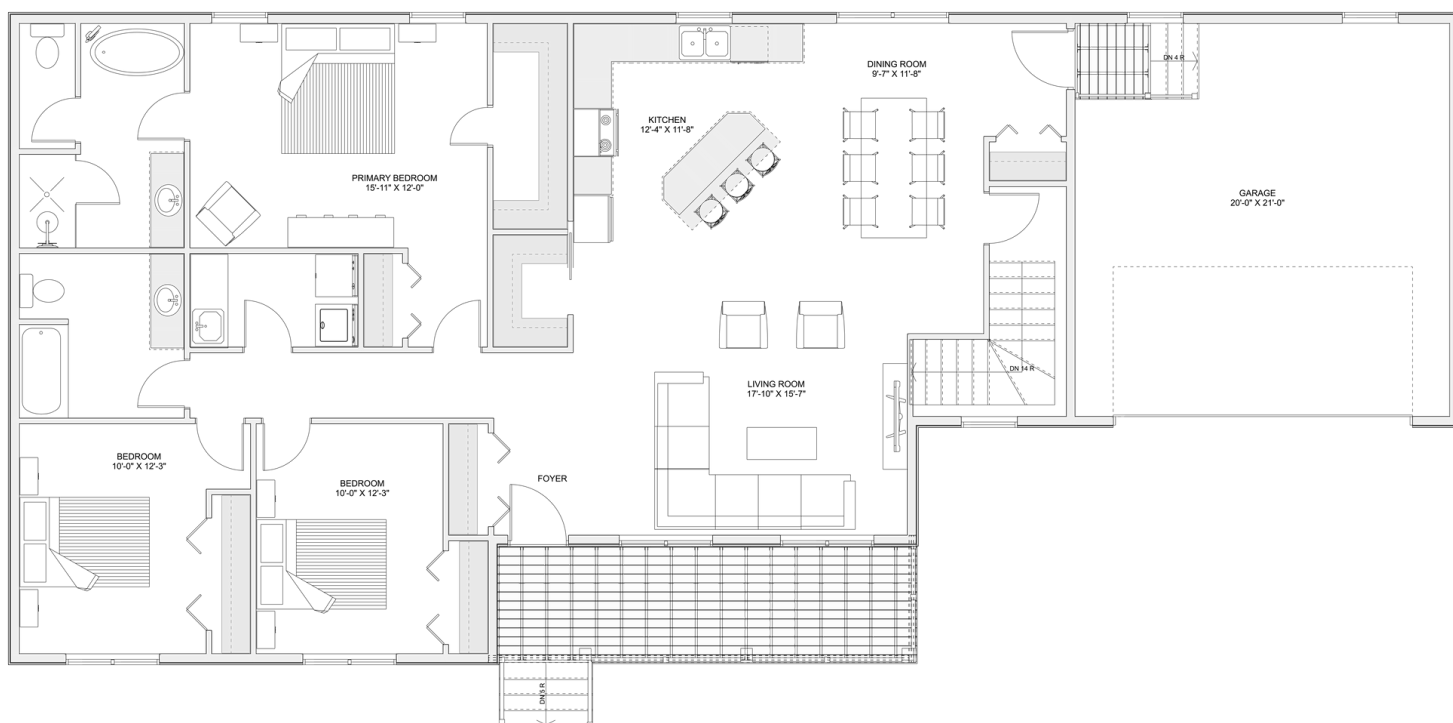

PLAN #21-0336

3 BEDROOM

2 BATHROOM

TYPE: Bungalow

SIZE: 1,737 SQ. FT.

OVERALL WIDTH: 77'-5"

OVERALL DEPTH: 34'-7"

CHOOSE YOUR DREAM HOME

Not seeing the perfect plan? We also offer custom design services!

613-876-2488

information@houseofthree.ca

www.houseofthree.ca

PLAN #21-0336

MAIN FLOOR

ALL DIMENSIONS APPROXIMATE. E. & O. E.

CHOOSE YOUR DREAM HOME