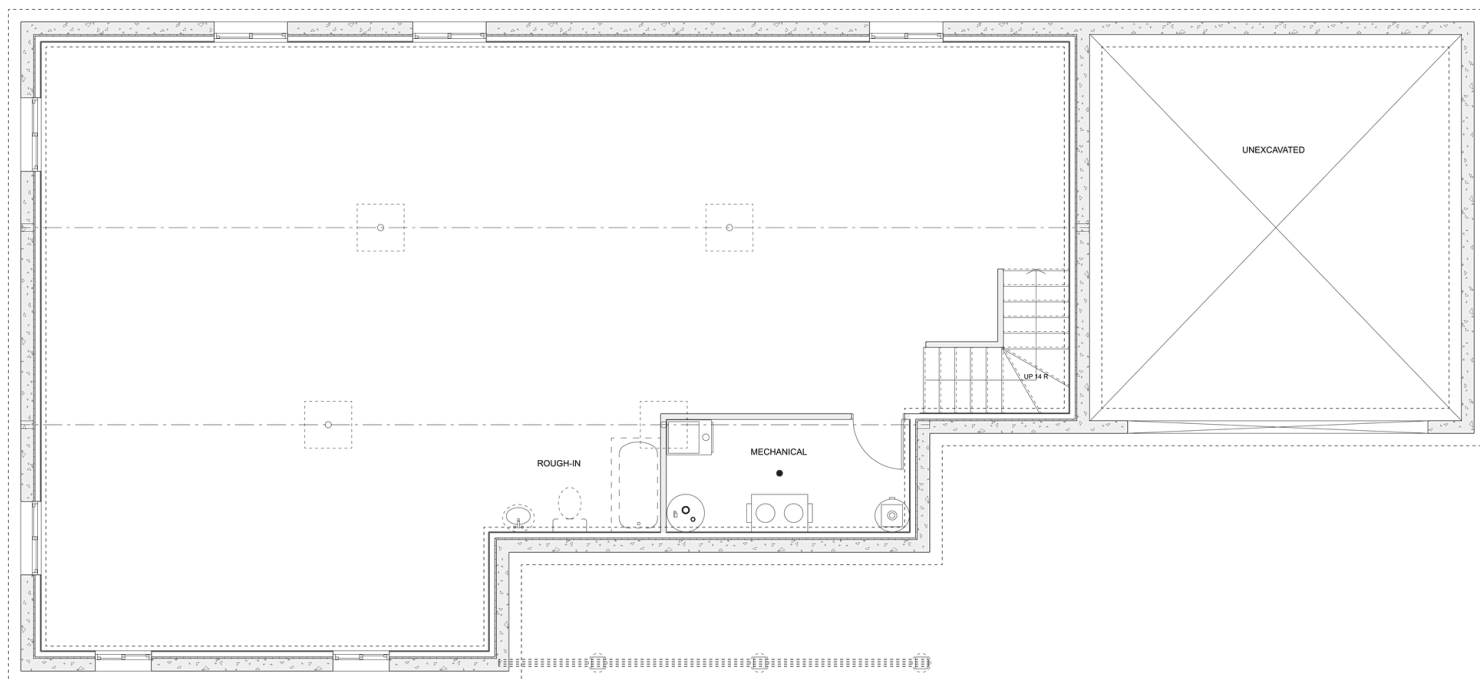

PLAN #21-0336

3 BEDROOM

2 BATHROOM

TYPE: Bungalow

SIZE: 1,737 SQ. FT.

OVERALL WIDTH: 77'-5"

OVERALL DEPTH: 34'-7"

CHOOSE YOUR DREAM HOME

Not seeing the perfect plan? We also offer custom design services!

613-876-2488

information@houseofthree.ca

www.houseofthree.ca

PLAN #21-0336

MAIN FLOOR

ALL DIMENSIONS APPROXIMATE. E. & O. E.

CHOOSE YOUR DREAM HOME

Not seeing the perfect plan? We also offer custom design services!

613-876-2488

information@houseofthree.ca

www.houseofthree.ca

PLAN #21-0336

FOUNDATION

ALL DIMENSIONS APPROXIMATE. E. & O. E.