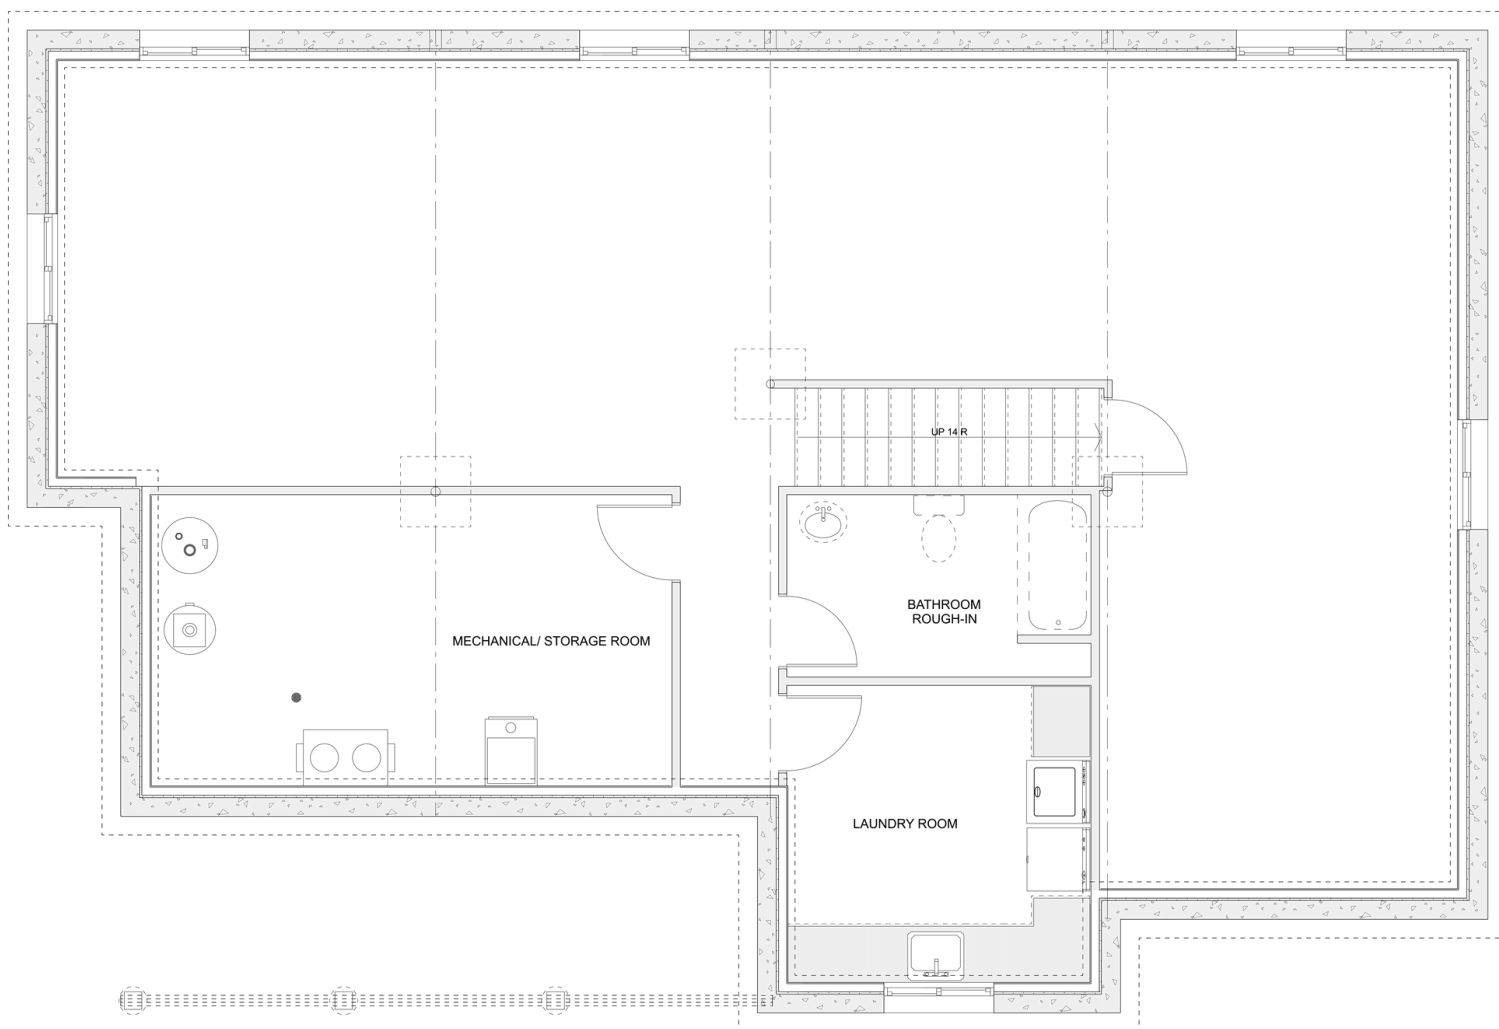

PLAN #21-0337

3 BEDROOMS

2 BATHROOMS

TYPE: Bungalow

SIZE: 1,576 SQ. FT.

OVERALL WIDTH: 52'-0"

OVERALL DEPTH: 35'-0"

CHOOSE YOUR DREAM HOME

Not seeing the perfect plan? We also offer custom design services!

613-876-2488

information@houseofthree.ca

www.houseofthree.ca

PLAN #21-0337

MAIN FLOOR

CHOOSE YOUR DREAM HOME

Not seeing the perfect plan? We also offer custom design services!

613-876-2488

information@houseofthree.ca

www.houseofthree.ca

PLAN #21-0337

FOUNDATION

ALL DIMENSIONS APPROXIMATE. E. & O. E.