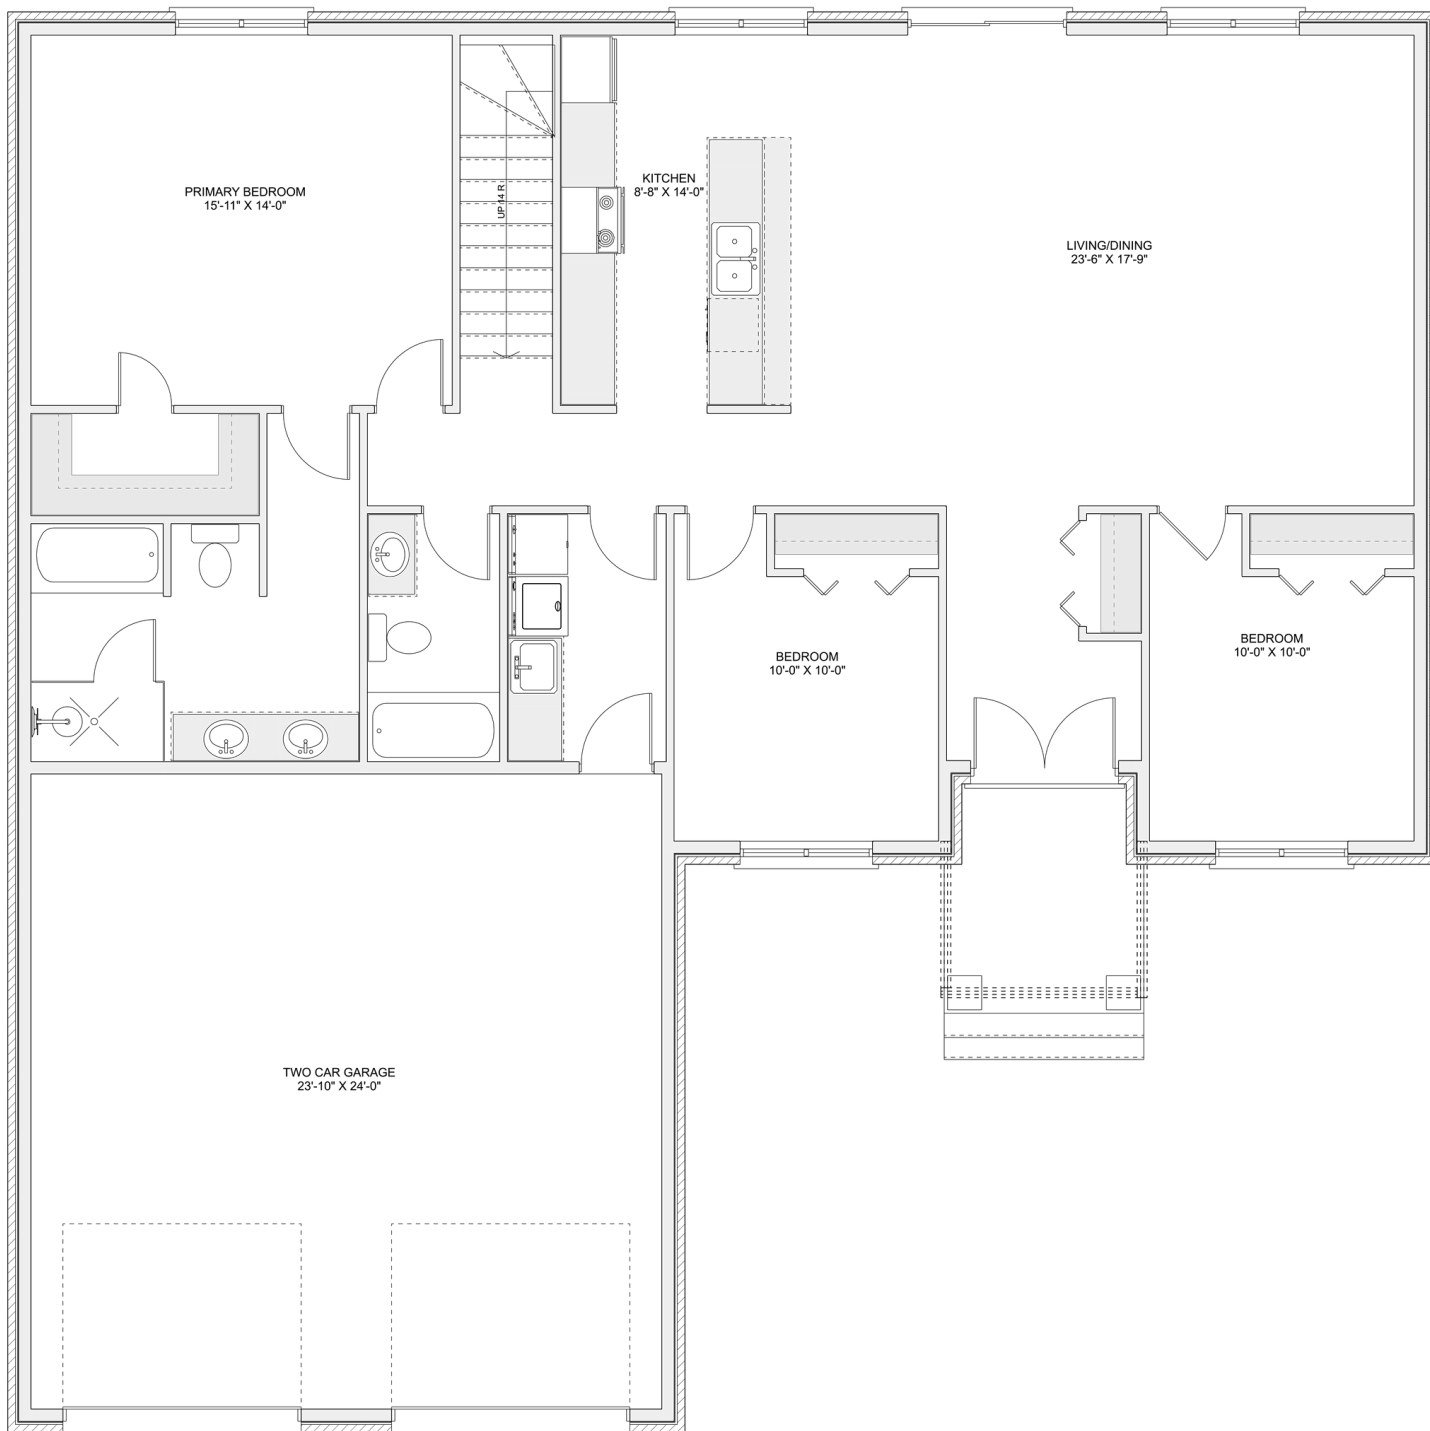

PLAN #21-0340

3 BEDROOMS

2 BATHROOMS

TYPE: Bungalow

SIZE: 1,637 SQ. FT.

OVERALL WIDTH: 54'-0"

OVERALL DEPTH: 53'-8"

CHOOSE YOUR DREAM HOME

Not seeing the perfect plan? We also offer custom design services!

613-876-2488

information@houseofthree.ca

www.houseofthree.ca

PLAN #21-0340

MAIN FLOOR

CHOOSE YOUR DREAM HOME

Not seeing the perfect plan? We also offer custom design services!

613-876-2488

information@houseofthree.ca

www.houseofthree.ca

PLAN #21-0340

FOUNDATION

ALL DIMENSIONS APPROXIMATE. E. & O. E.