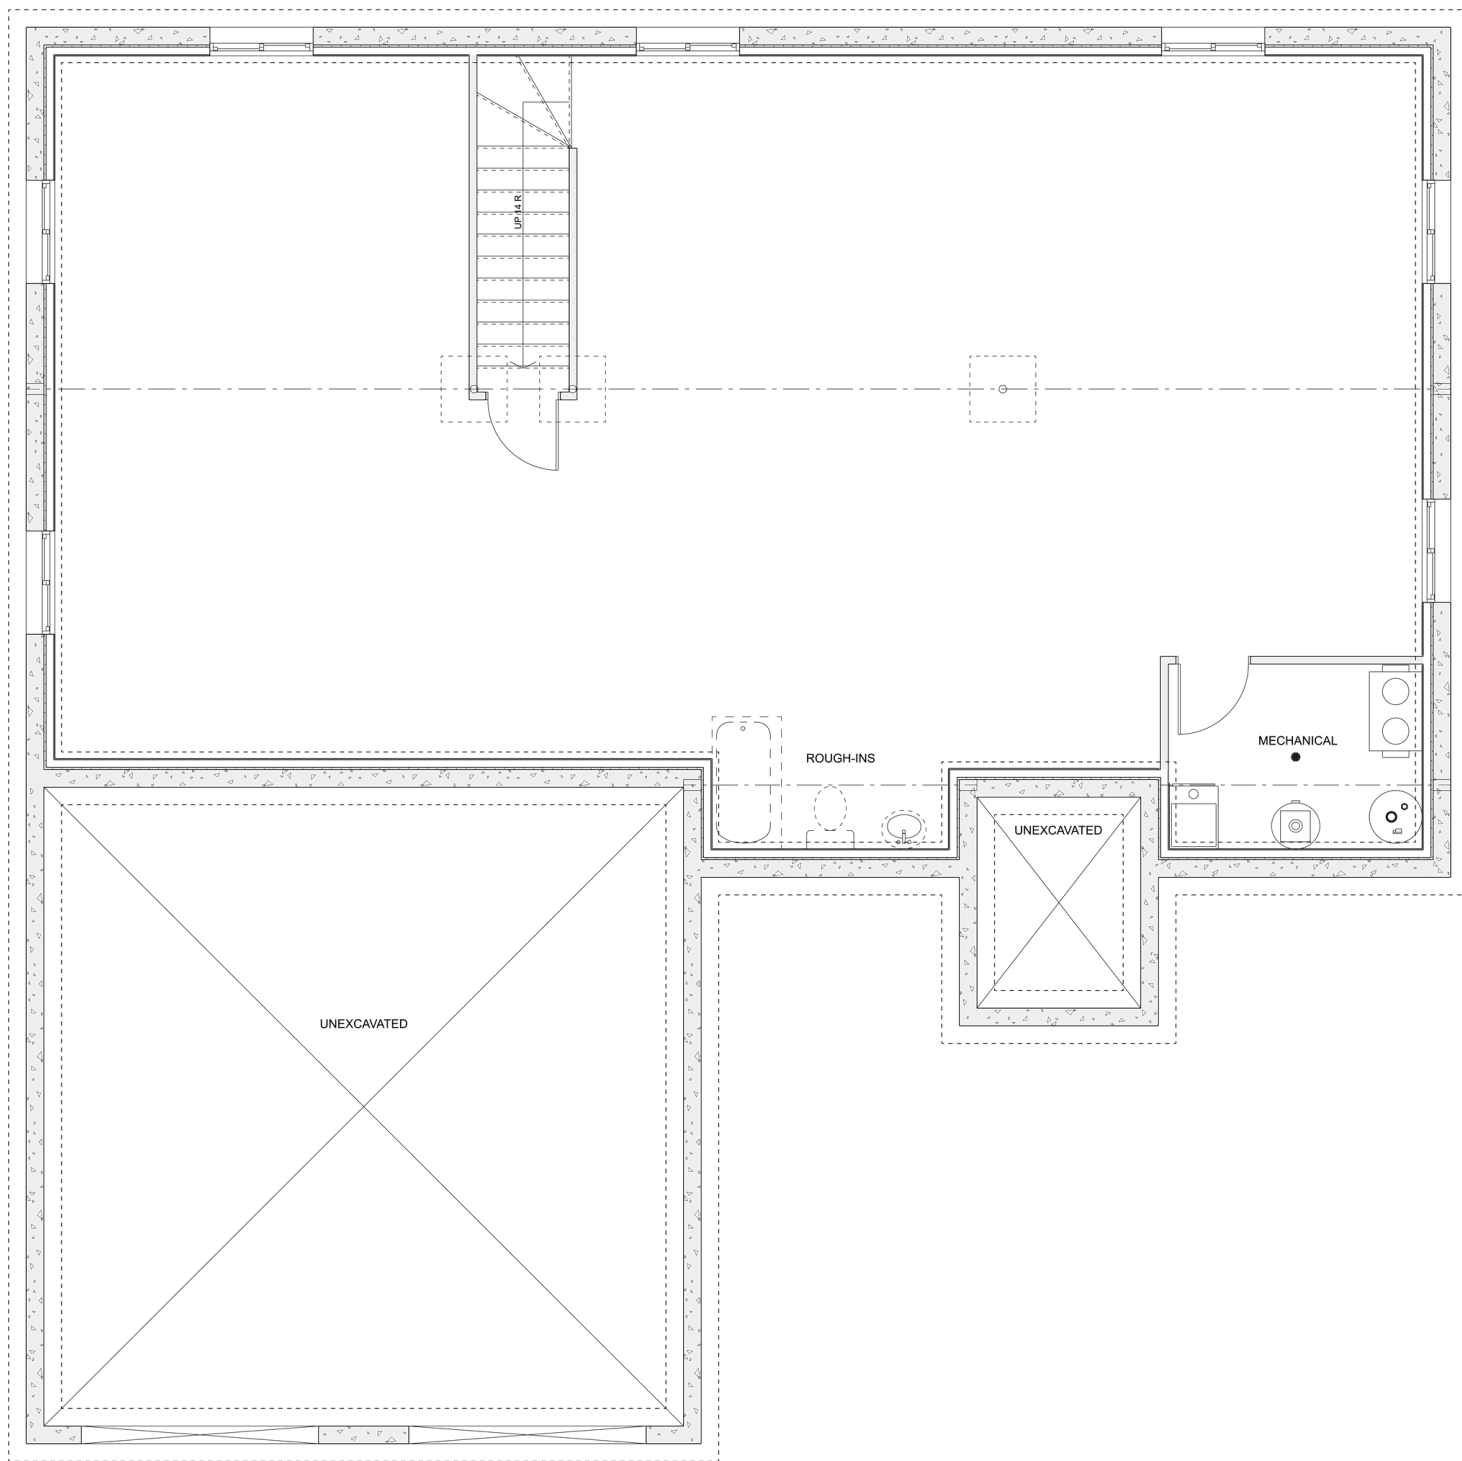

PLAN #21-0340

3 BEDROOMS

2 BATHROOMS

TYPE: Bungalow

SIZE: 1,637 SQ. FT.

OVERALL WIDTH: 54'-0"

OVERALL DEPTH: 53'-8"

CHOOSE YOUR DREAM HOME

613-876-2488

information@houseofthree.ca

www.houseofthree.ca

PLAN #21-0340

FOUNDATION

ALL DIMENSIONS APPROXIMATE. E. & O. E.