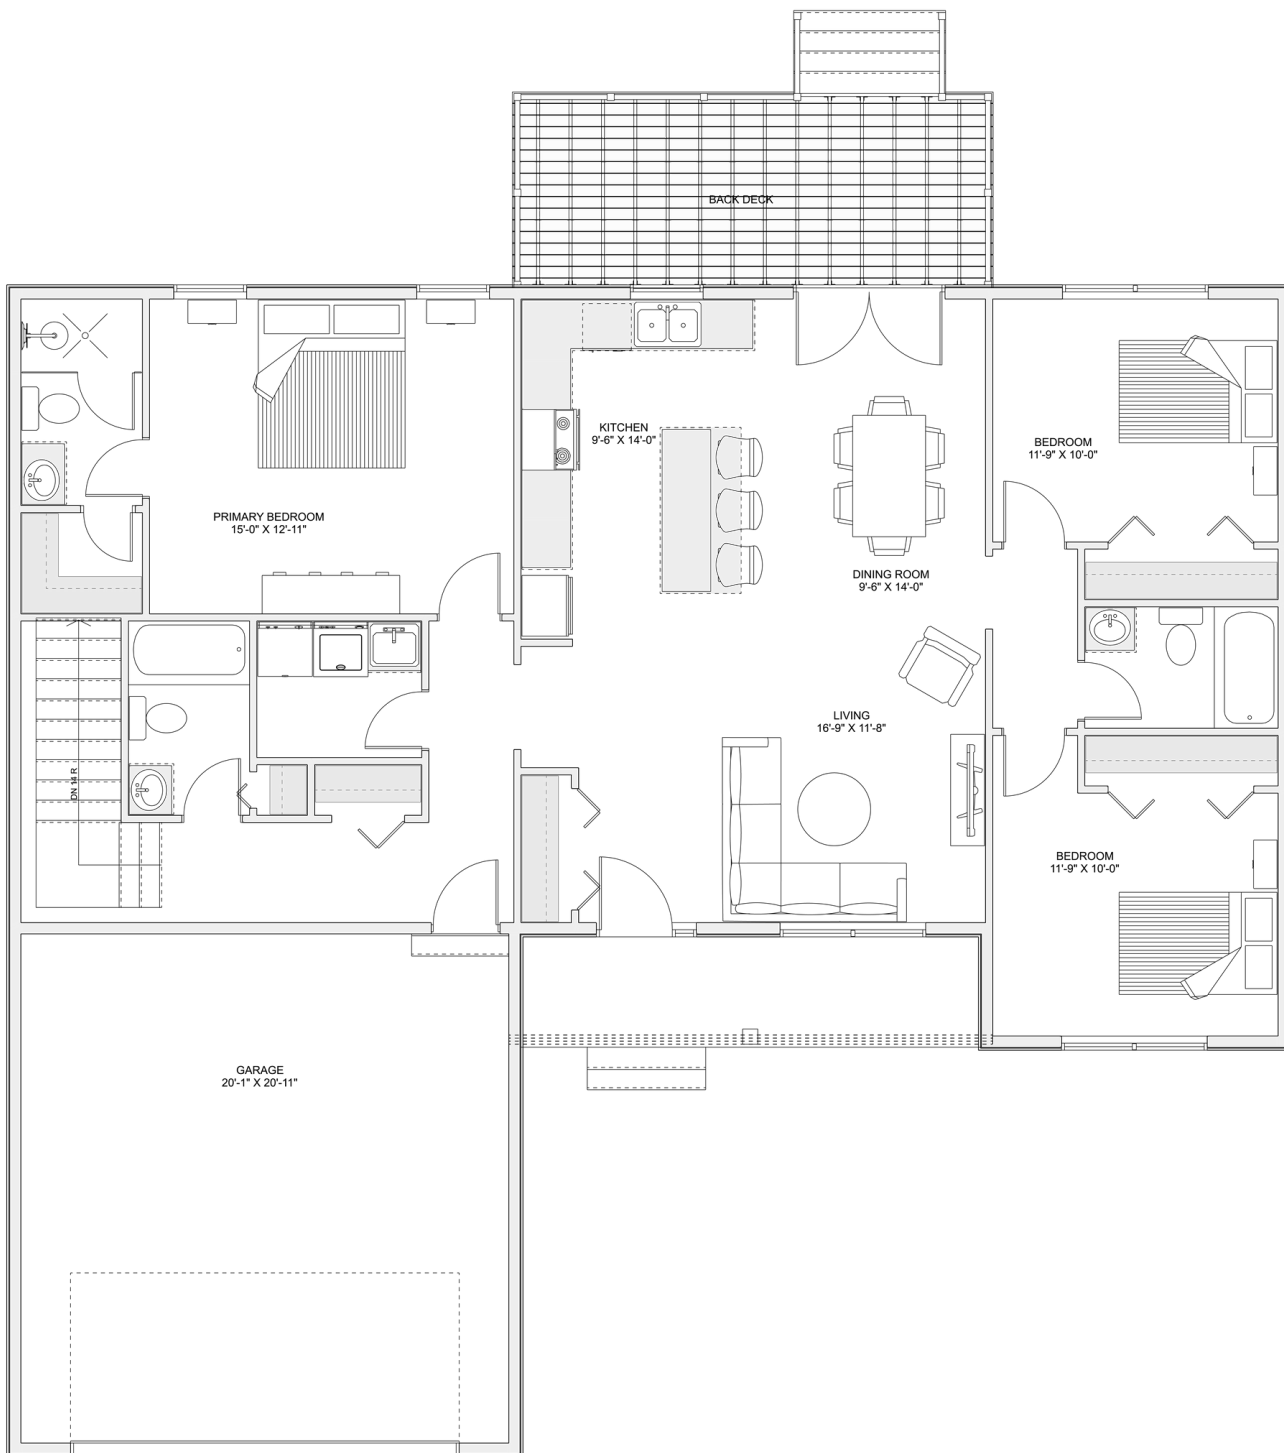

PLAN #21-0341

3 BEDROOMS

3 BATHROOMS

TYPE: Bungalow

SIZE: 1,477 SQ. FT.

OVERALL WIDTH: 52'-8"

OVERALL DEPTH: 56'-0"

CHOOSE YOUR DREAM HOME

Not seeing the perfect plan? We also offer custom design services!

613-876-2488

information@houseofthree.ca

www.houseofthree.ca

PLAN #21-0341

MAIN FLOOR

CHOOSE YOUR DREAM HOME

Not seeing the perfect plan? We also offer custom design services!