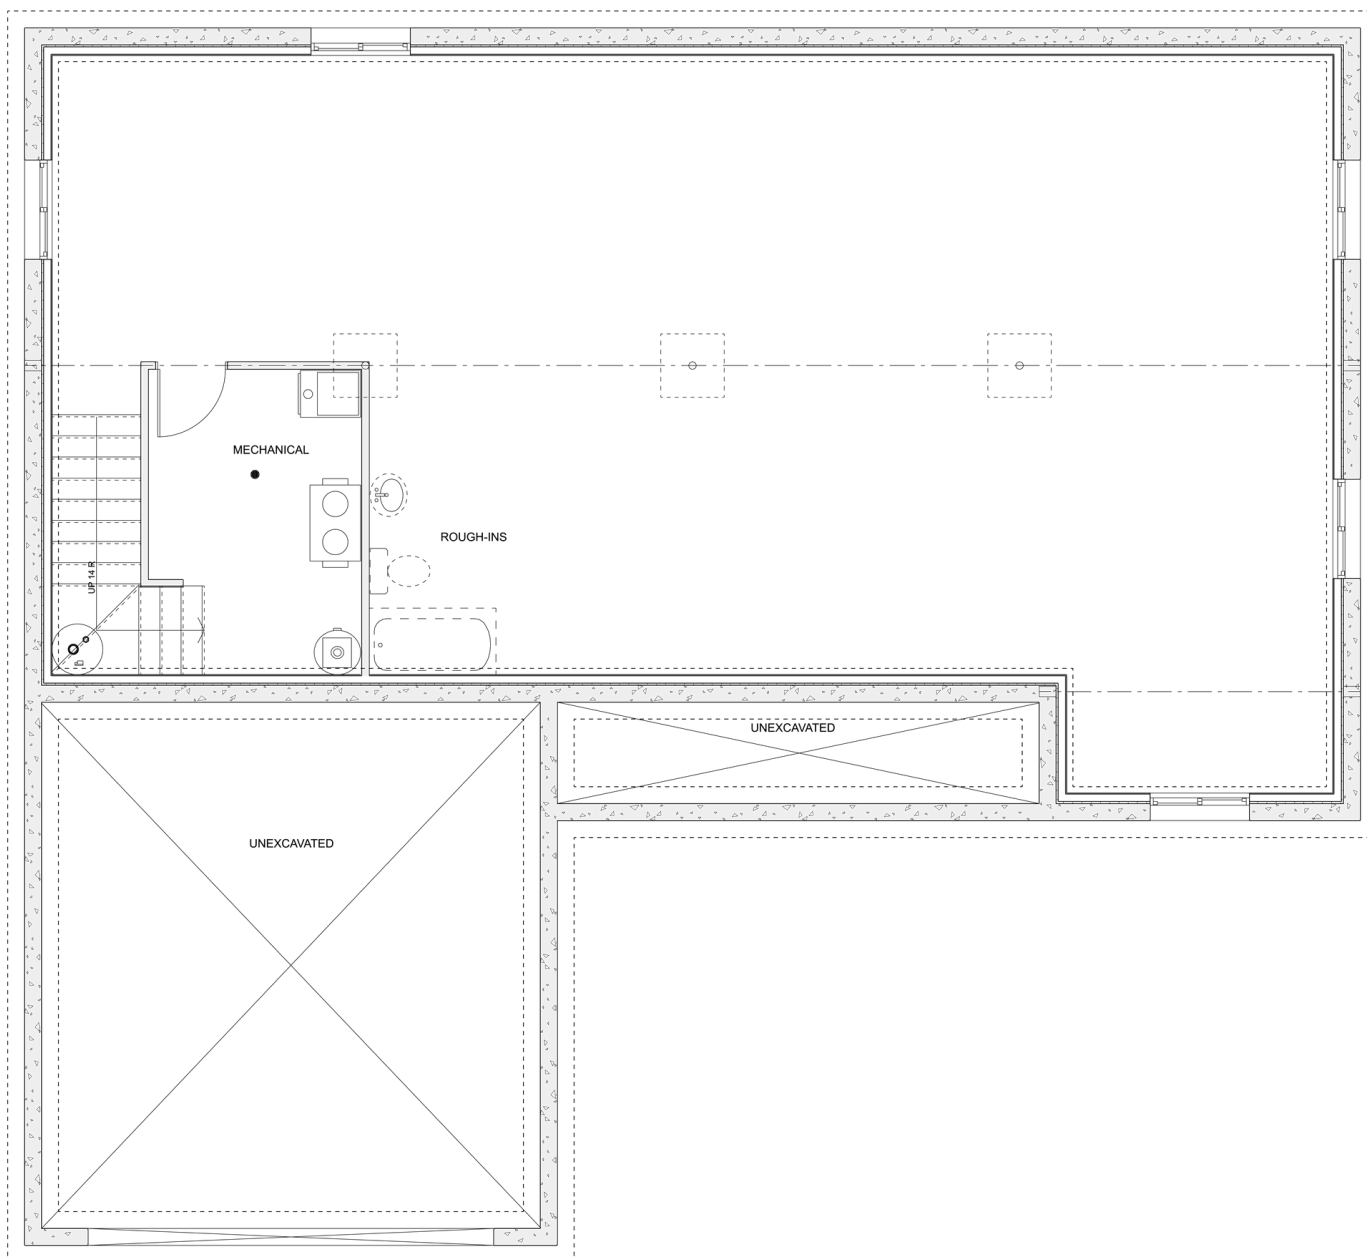

CHOOSE YOUR DREAM HOME

Not seeing the perfect plan? We also offer custom design services!

613-876-2488

information@houseofthree.ca

www.houseofthree.ca

PLAN #21-0341

FOUNDATION