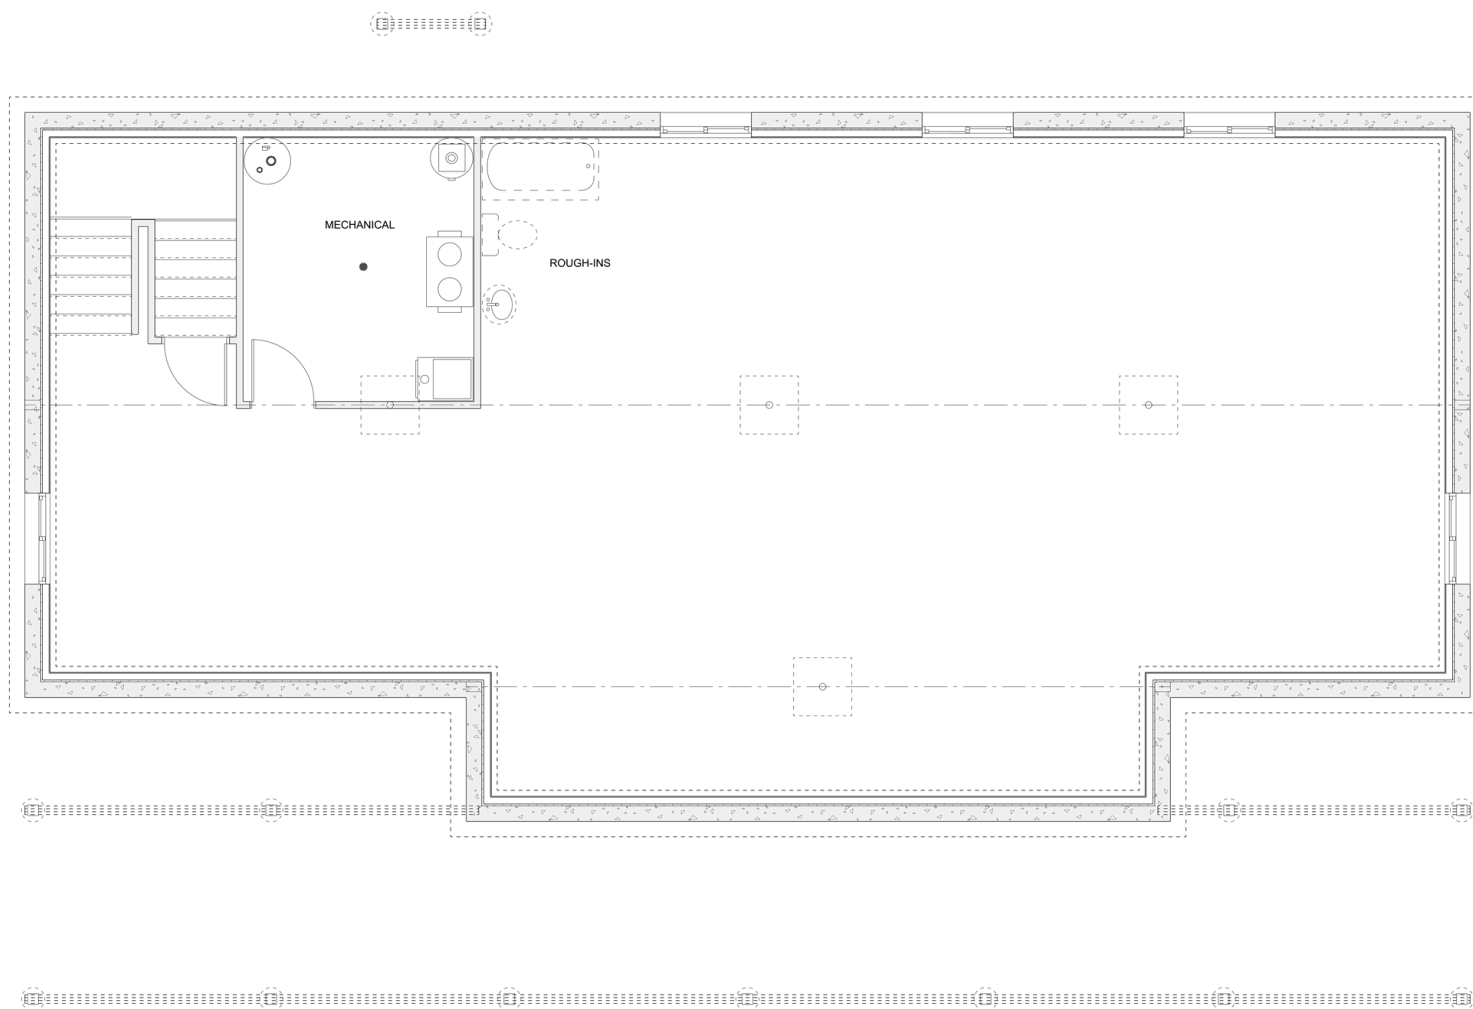

PLAN #21-0343

3 BEDROOMS

2 BATHROOMS

TYPE: Bungalow

SIZE: 1,743 SQ. FT.

OVERALL WIDTH: 62'-1"

OVERALL DEPTH: 30'-6"

CHOOSE YOUR DREAM HOME

Not seeing the perfect plan? We also offer custom design services!

613-876-2488

information@houseofthree.ca

www.houseofthree.ca

PLAN #21-0343

MAIN FLOOR

CHOOSE YOUR DREAM HOME

Not seeing the perfect plan? We also offer custom design services!

613-876-2488

information@houseofthree.ca

www.houseofthree.ca

PLAN #21-0343

FOUNDATION

ALL DIMENSIONS APPROXIMATE. E. & O. E.