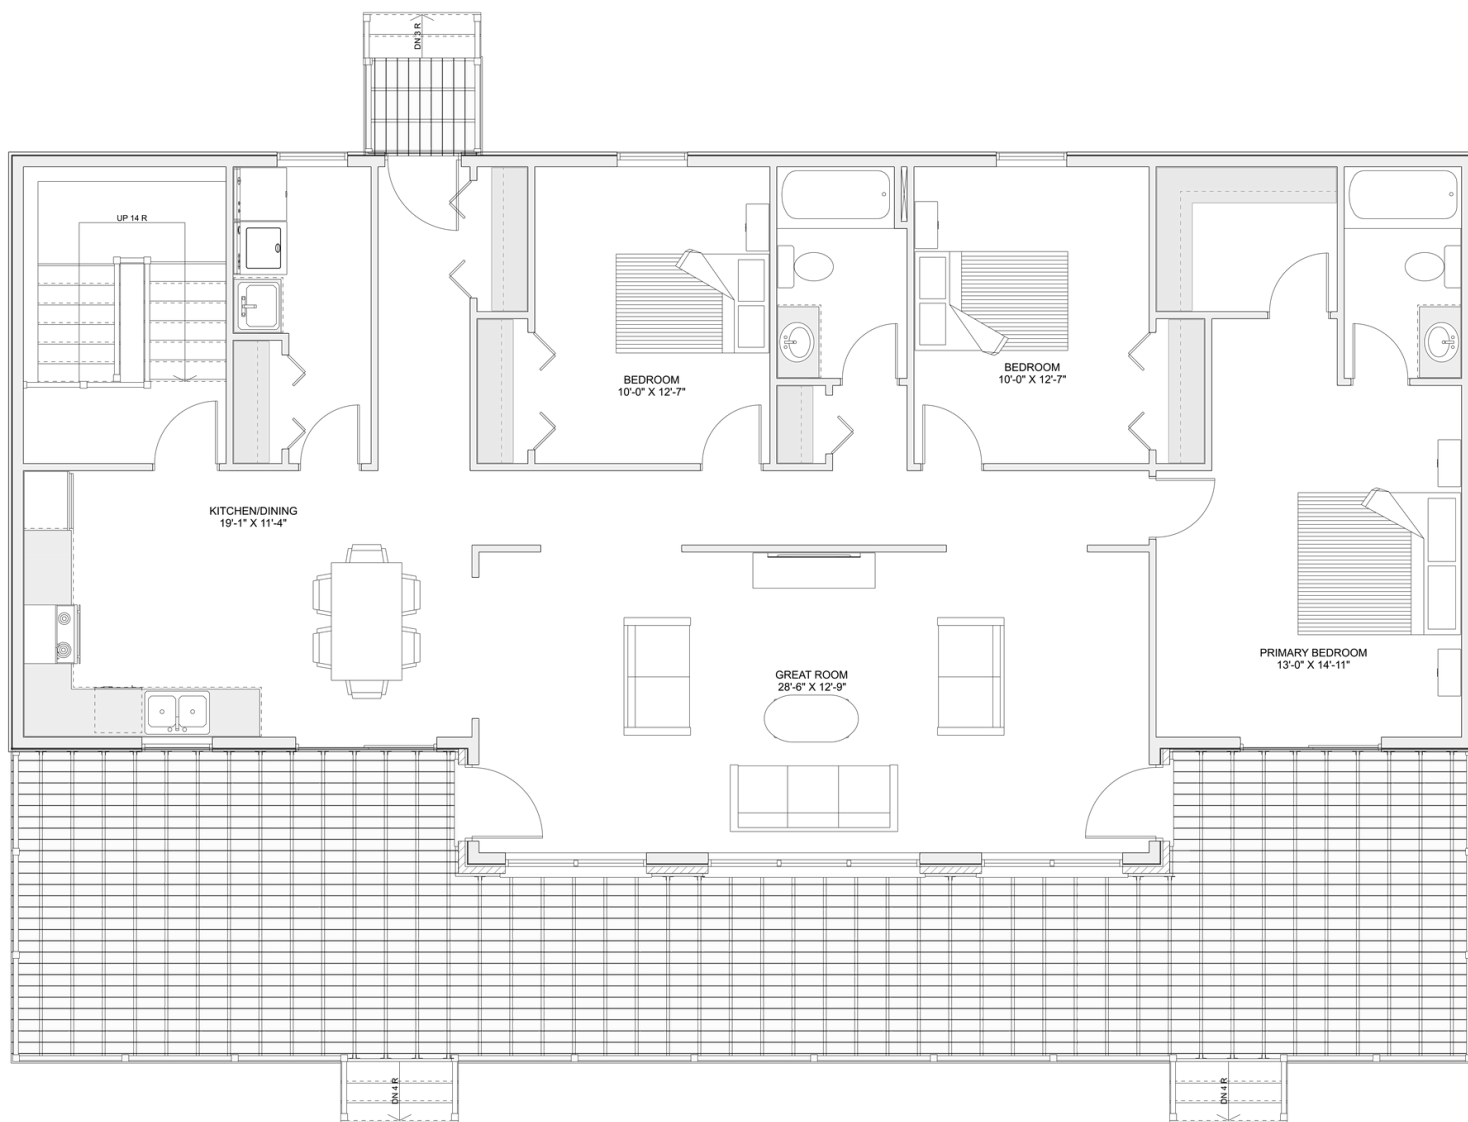

PLAN #21-0343

3 BEDROOMS

2 BATHROOMS

TYPE: Bungalow

SIZE: 1,743 SQ. FT.

OVERALL WIDTH: 62'-1"

OVERALL DEPTH: 30'-6"

CHOOSE YOUR DREAM HOME

Not seeing the perfect plan? We also offer custom design services!

613-876-2488

information@houseofthree.ca

www.houseofthree.ca

PLAN #21-0343

MAIN FLOOR

CHOOSE YOUR DREAM HOME

Not seeing the perfect plan? We also offer custom design services!