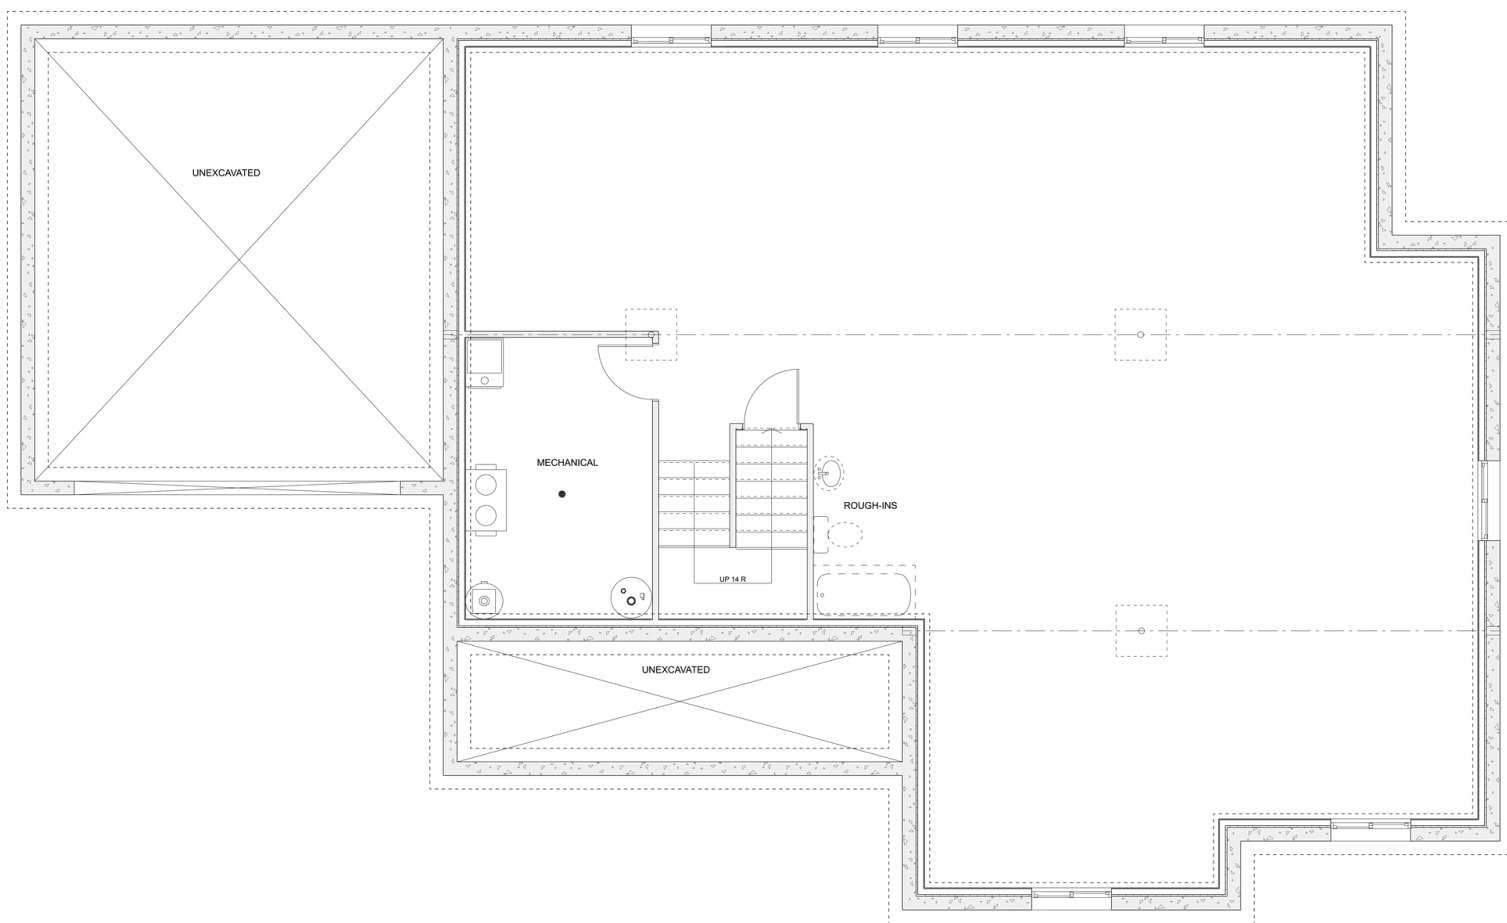

CHOOSE YOUR DREAM HOME

Not seeing the perfect plan? We also offer custom design services!

613-876-2488

information@houseofthree.ca

www.houseofthree.ca

PLAN #21-0344

FOUNDATION