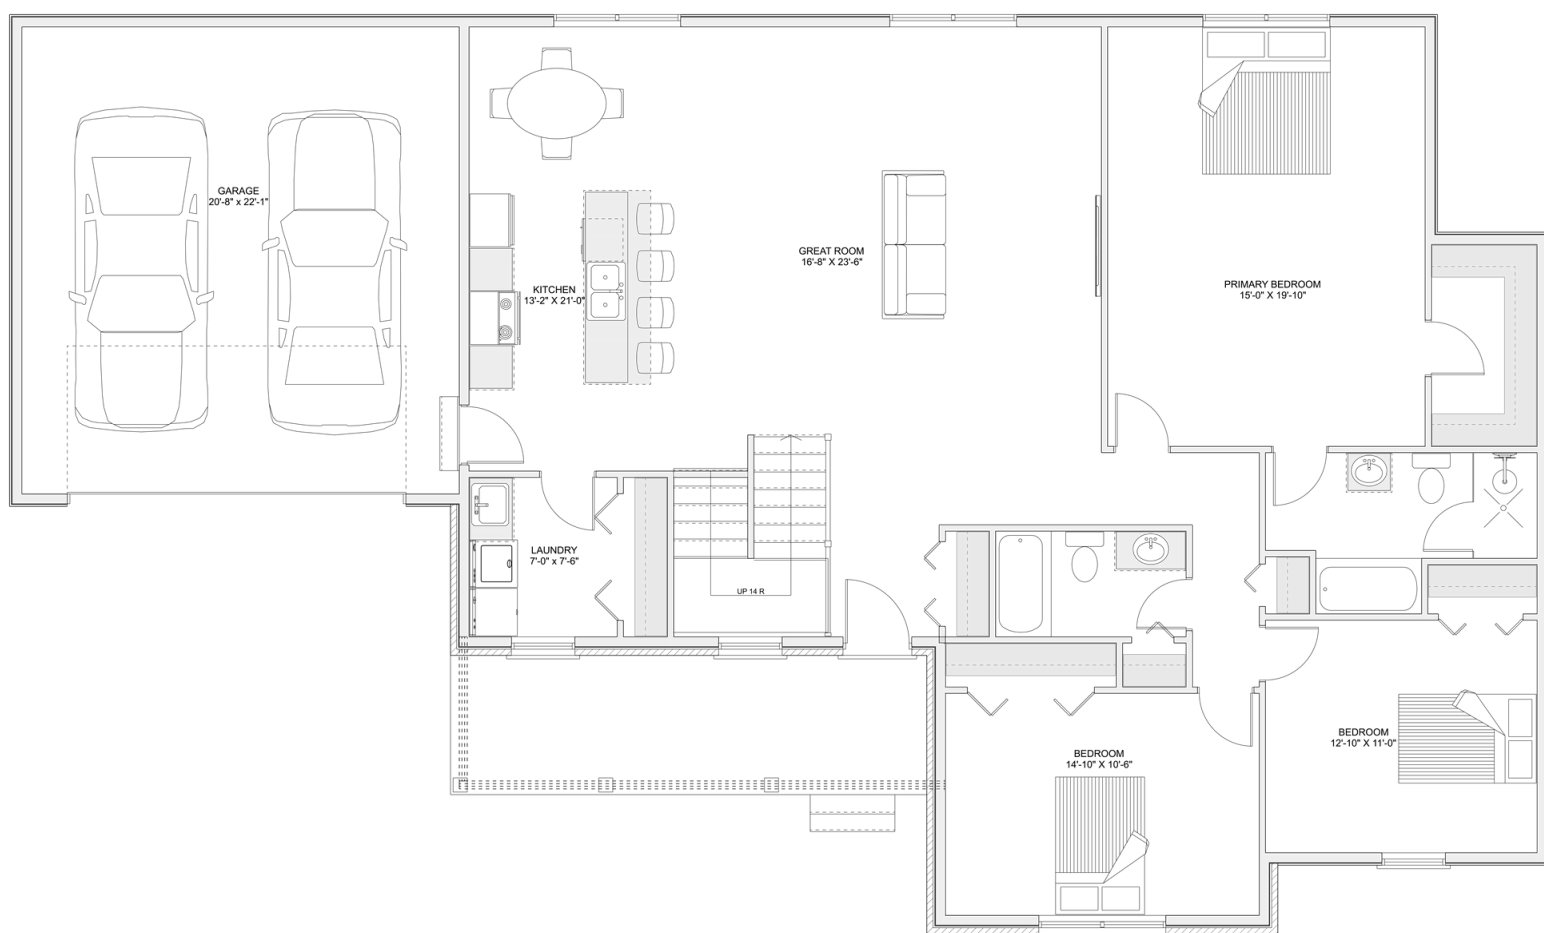

PLAN #21-0344

3 BEDROOMS

2 BATHROOMS

TYPE: Bungalow

SIZE (SQ. FT.): 1,855 SQ. FT.

OVERALL WIDTH: 72'-6"

OVERALL DEPTH: 43'-4"

CHOOSE YOUR DREAM HOME

Not seeing the perfect plan? We also offer custom design services!

613-876-2488

information@houseofthree.ca

www.houseofthree.ca

PLAN #21-0344

MAIN FLOOR

ALL DIMENSIONS APPROXIMATE. E. & O. E.

CHOOSE YOUR DREAM HOME