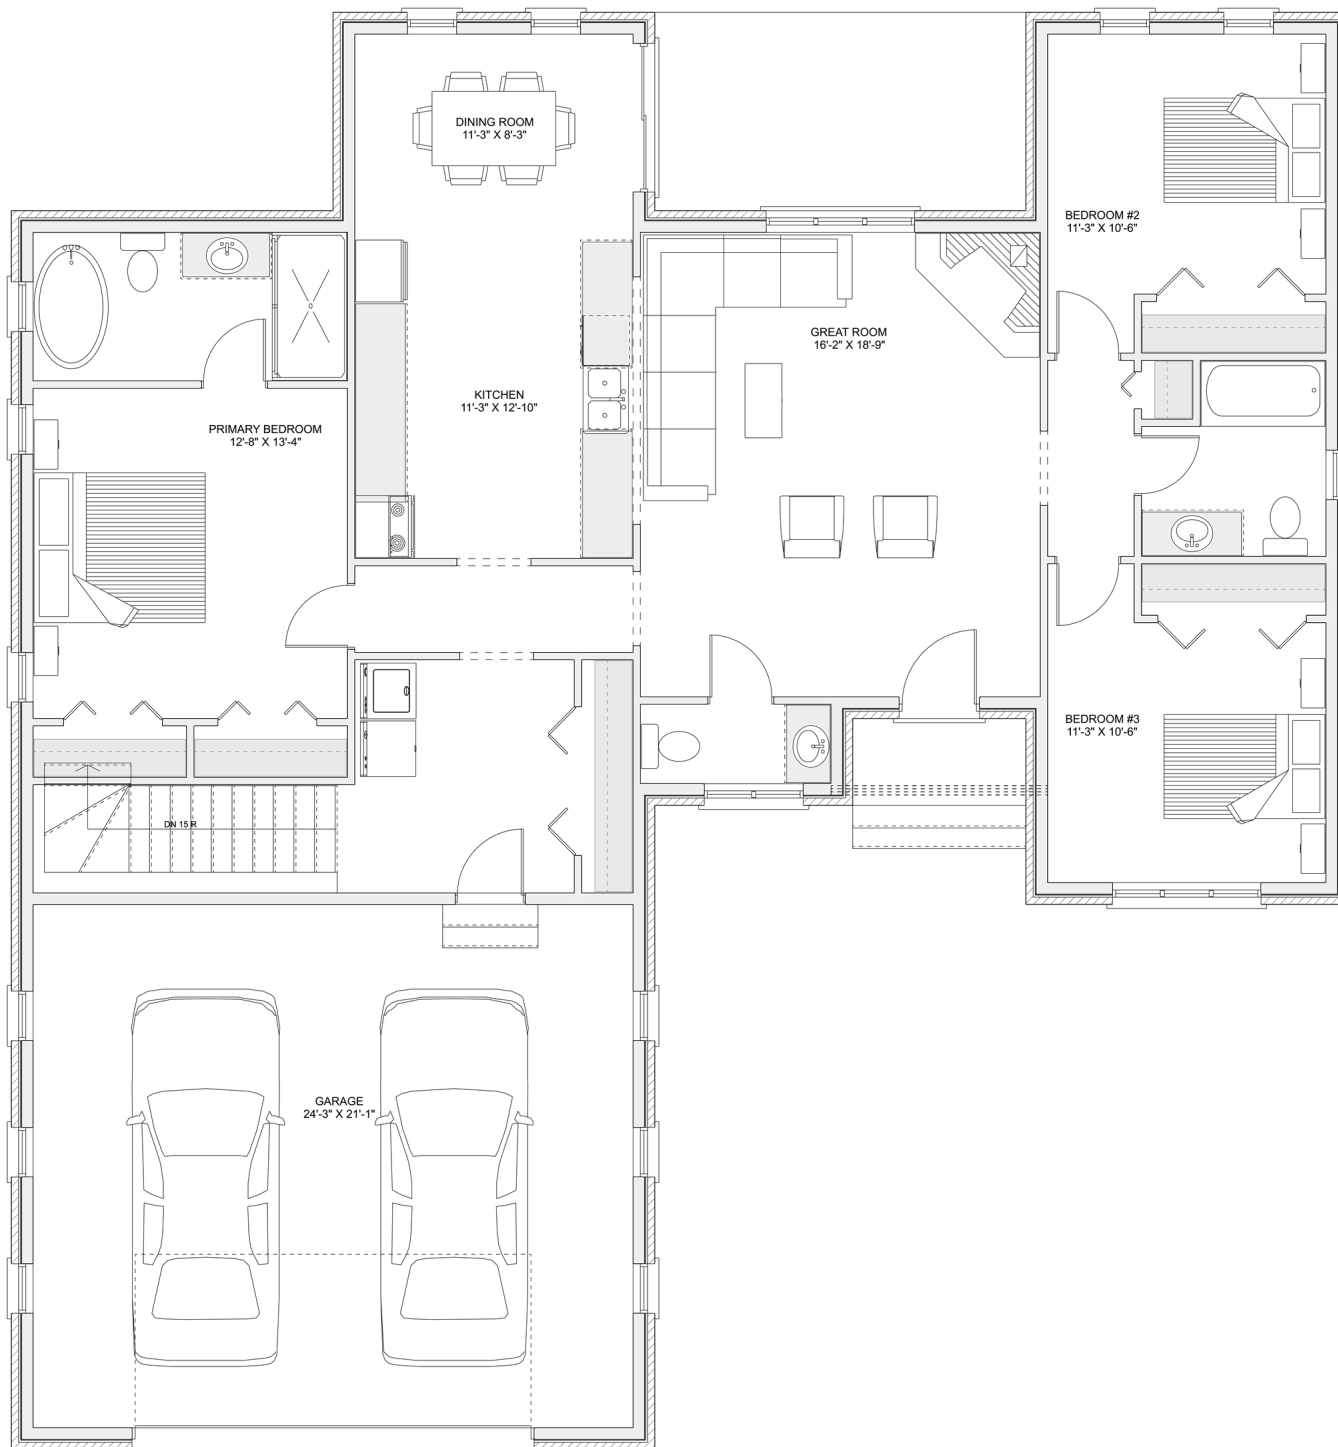

PLAN #21-0345

3 BEDROOMS

2.5 BATHROOMS

TYPE: Bungalow

SIZE: 1,637 SQ. FT.

OVERALL WIDTH: 54'-0"

OVERALL DEPTH: 58'-0"

CHOOSE YOUR DREAM HOME

Not seeing the perfect plan? We also offer custom design services!

613-876-2488

information@houseofthree.ca

www.houseofthree.ca

PLAN #21-0345

MAIN FLOOR

CHOOSE YOUR DREAM HOME

Not seeing the perfect plan? We also offer custom design services!