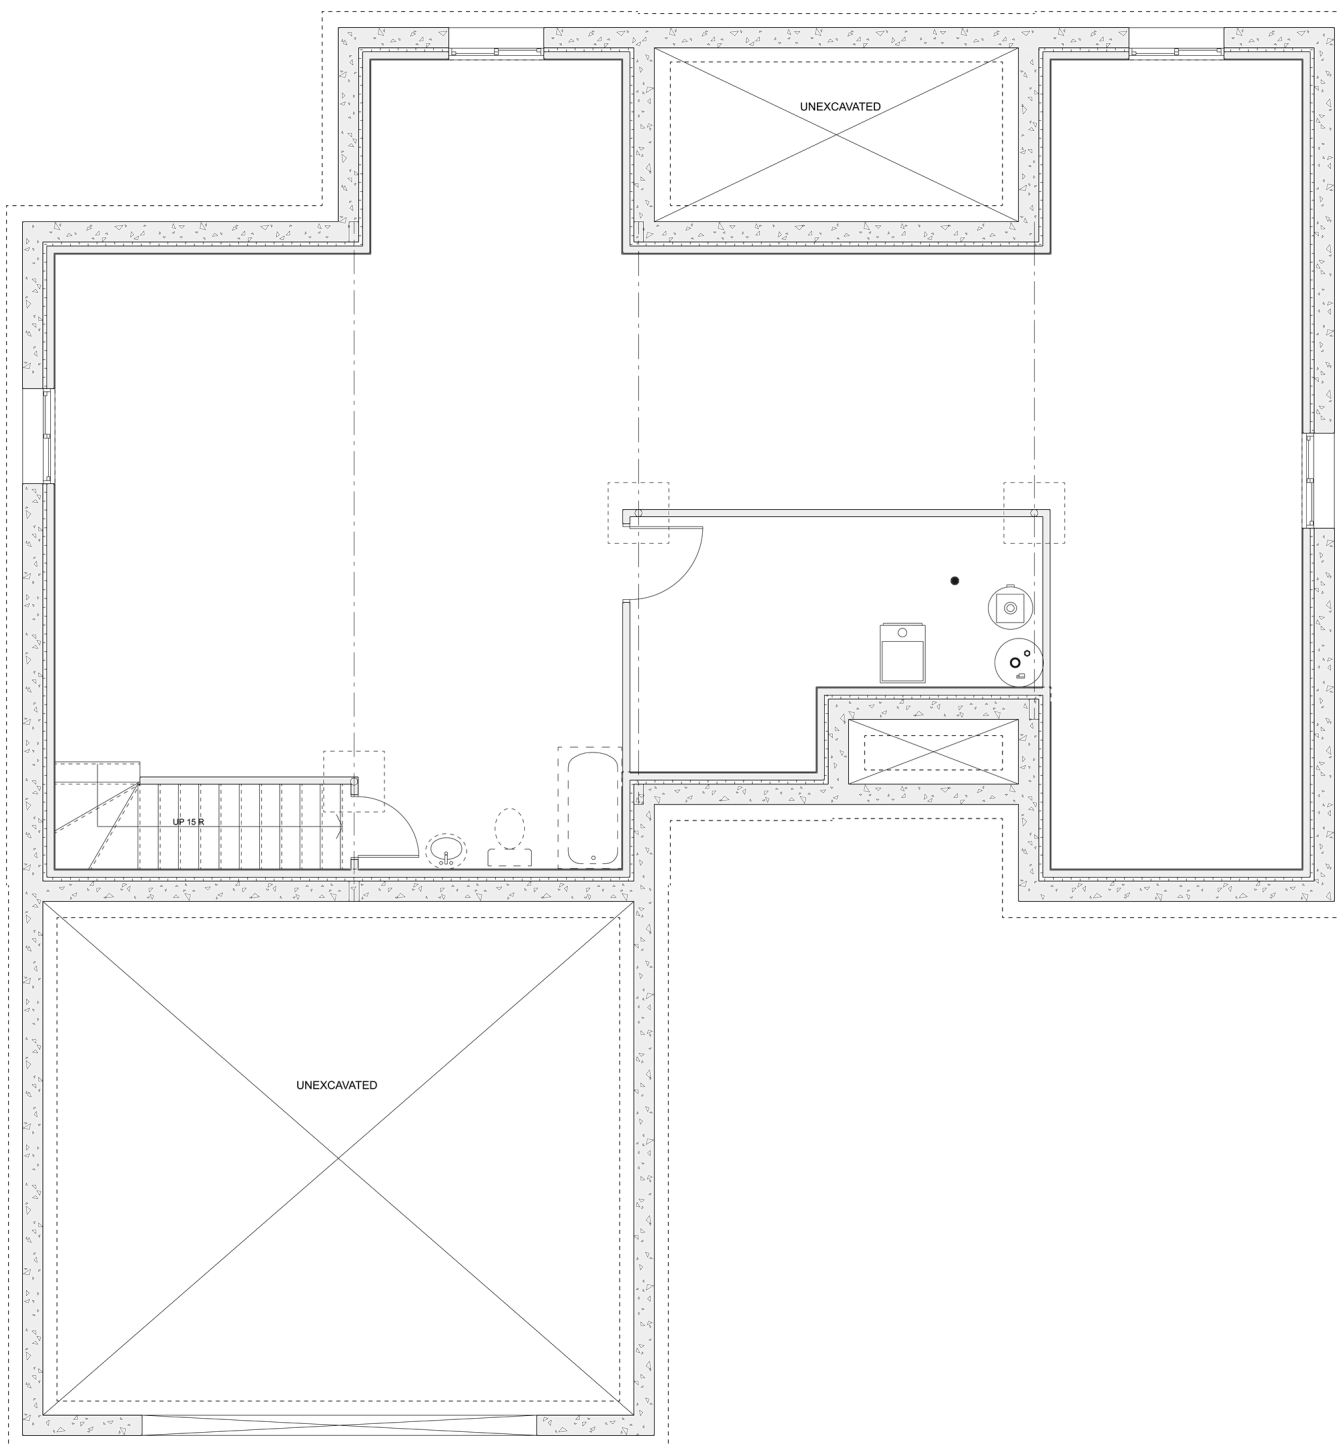

CHOOSE YOUR DREAM HOME

Not seeing the perfect plan? We also offer custom design services!

613-876-2488

information@houseofthree.ca

www.houseofthree.ca

PLAN #21-0345

FOUNDATION