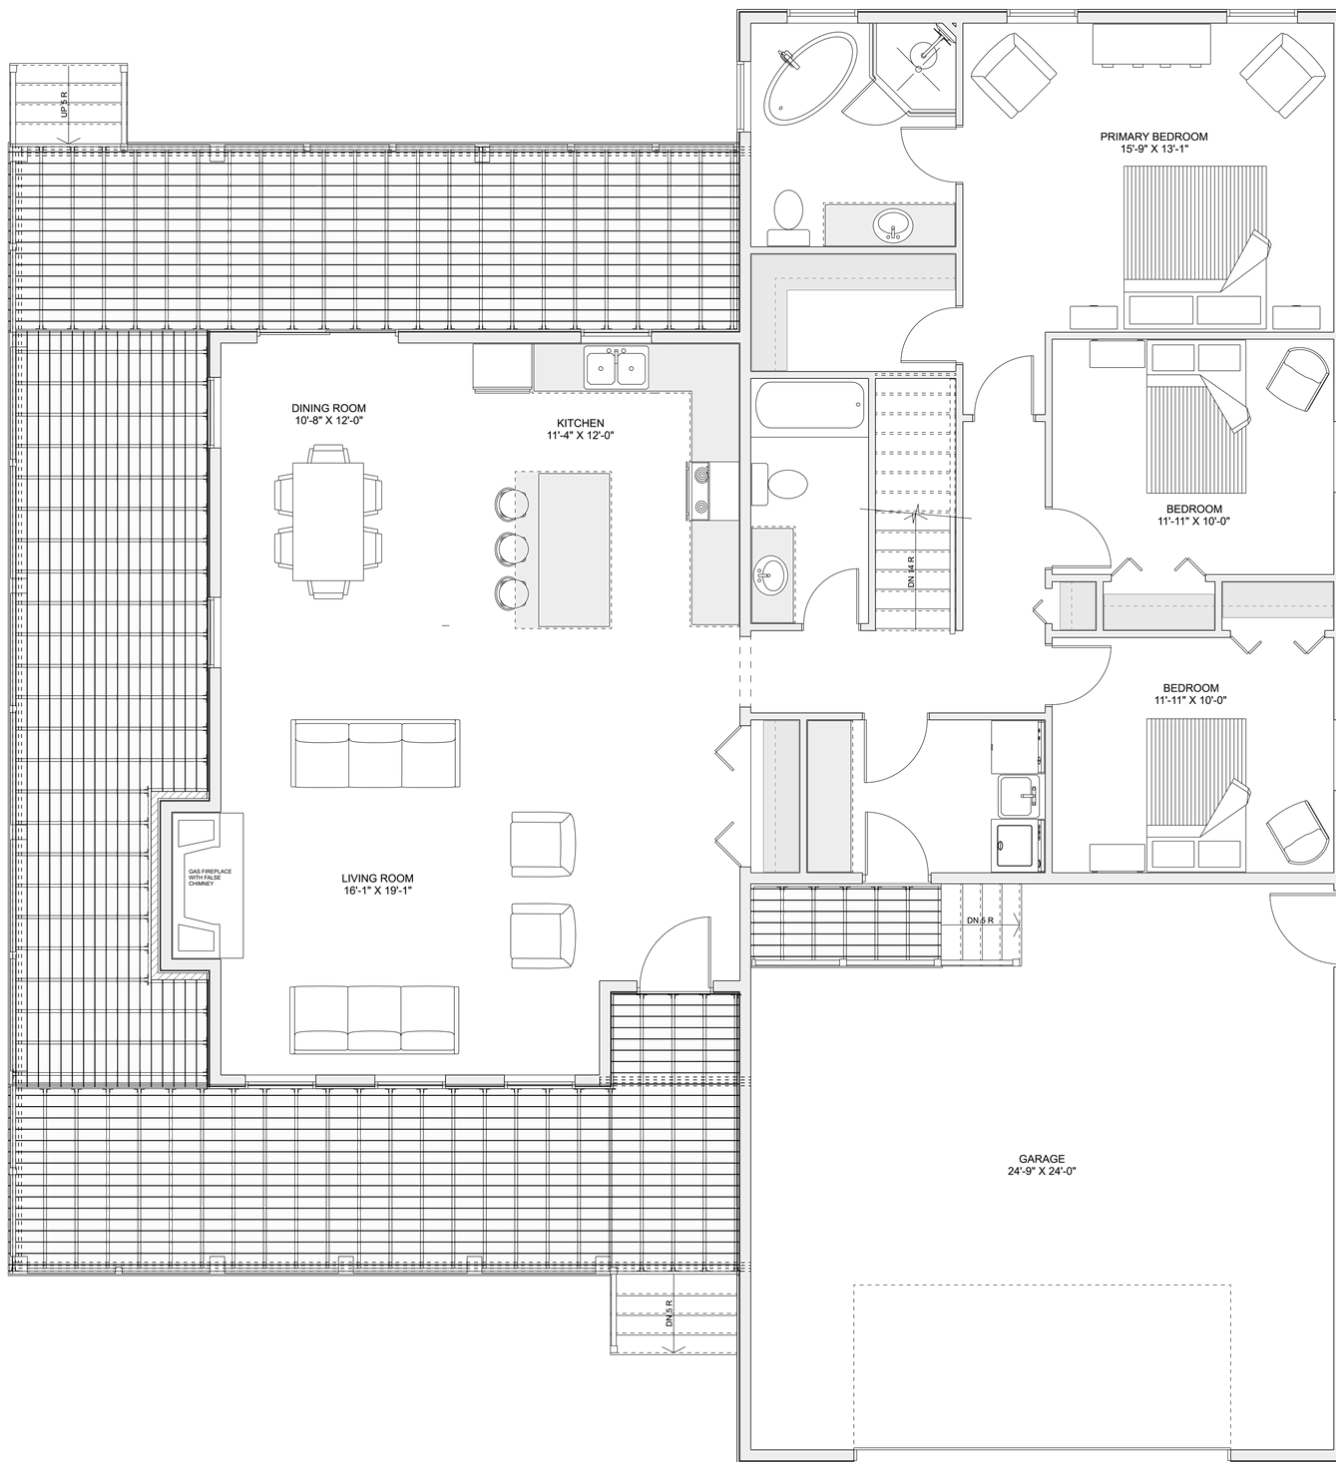

# PLAN #21-0346

3 BEDROOMS

2 BATHROOMS

TYPE: Bungalow  
SIZE: 1,690 SQ. FT.  
OVERALL WIDTH: 50'-8"  
OVERALL DEPTH: 61'-6"

## PLAN #21-0346

MAIN FLOOR