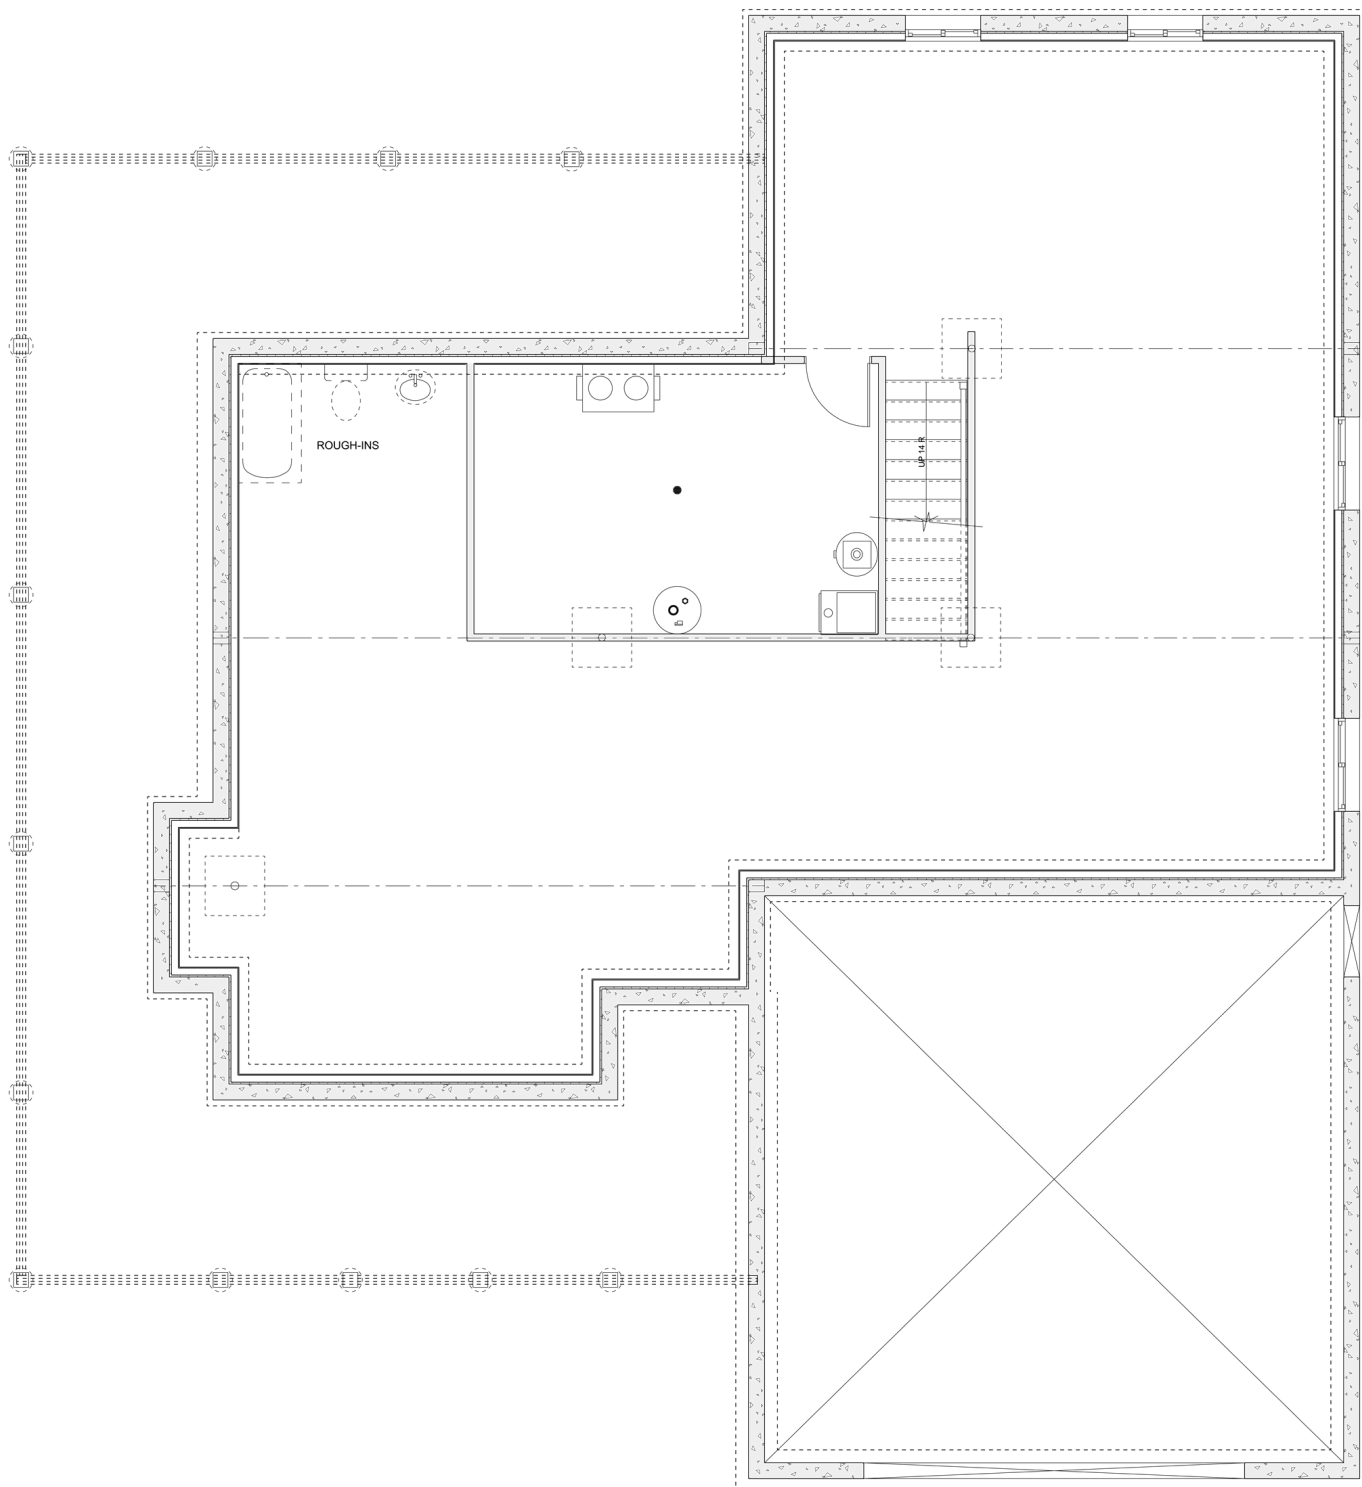

CHOOSE YOUR DREAM HOME

Not seeing the perfect plan? We also offer custom design services!

613-876-2488

information@houseofthree.ca

www.houseofthree.ca

PLAN #21-0346

FOUNDATION

ALL DIMENSIONS APPROXIMATE. E. & O. E.