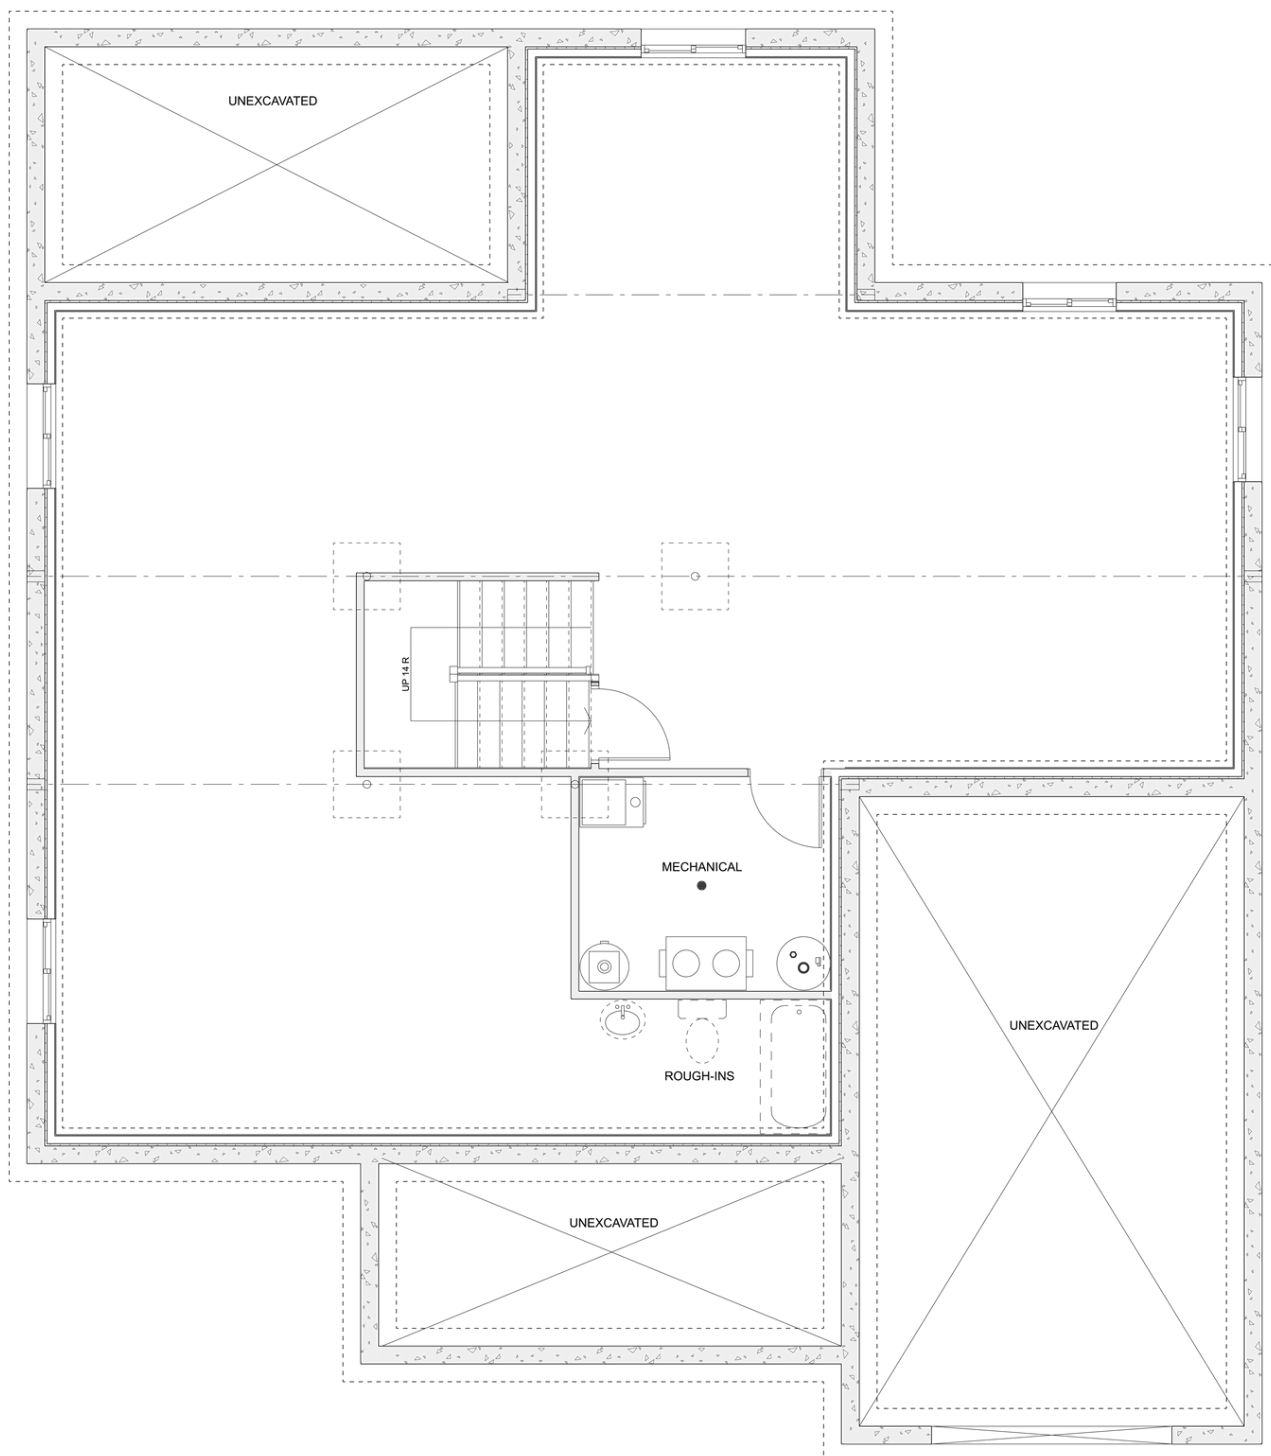

# PLAN #21-0347

3 BEDROOMS

2 BATHROOMS

TYPE: Bungalow

SIZE: 1,445 SQ. FT.

OVERALL WIDTH: 46'-3"

OVERALL DEPTH: 53'-0"

## PLAN #21-0347

MAIN FLOOR

## PLAN #21-0347

## FOUNDATION

ALL DIMENSIONS APPROXIMATE. E. & O. E.