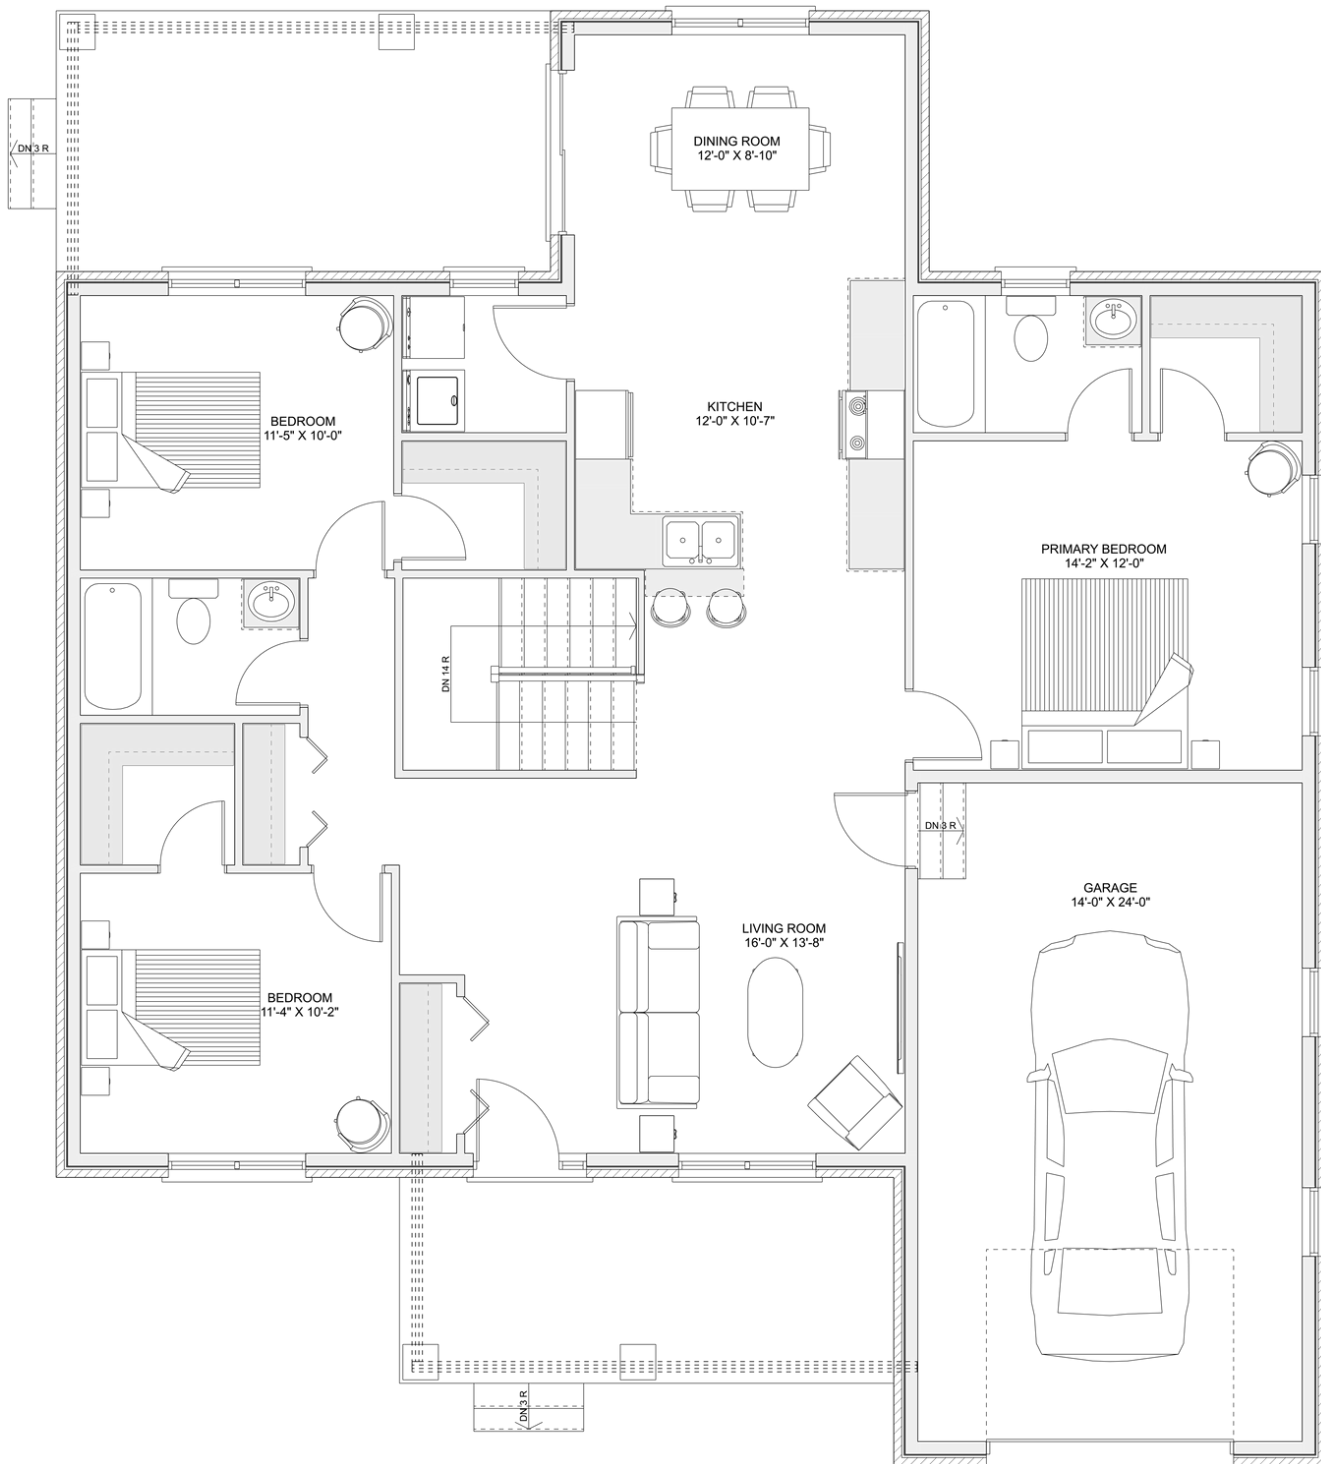

# PLAN #21-0347

3 BEDROOMS

2 BATHROOMS

TYPE: Bungalow

SIZE: 1,445 SQ. FT.

OVERALL WIDTH: 46'-3"

OVERALL DEPTH: 53'-0"

## PLAN #21-0347

MAIN FLOOR

## PLAN #21-0347