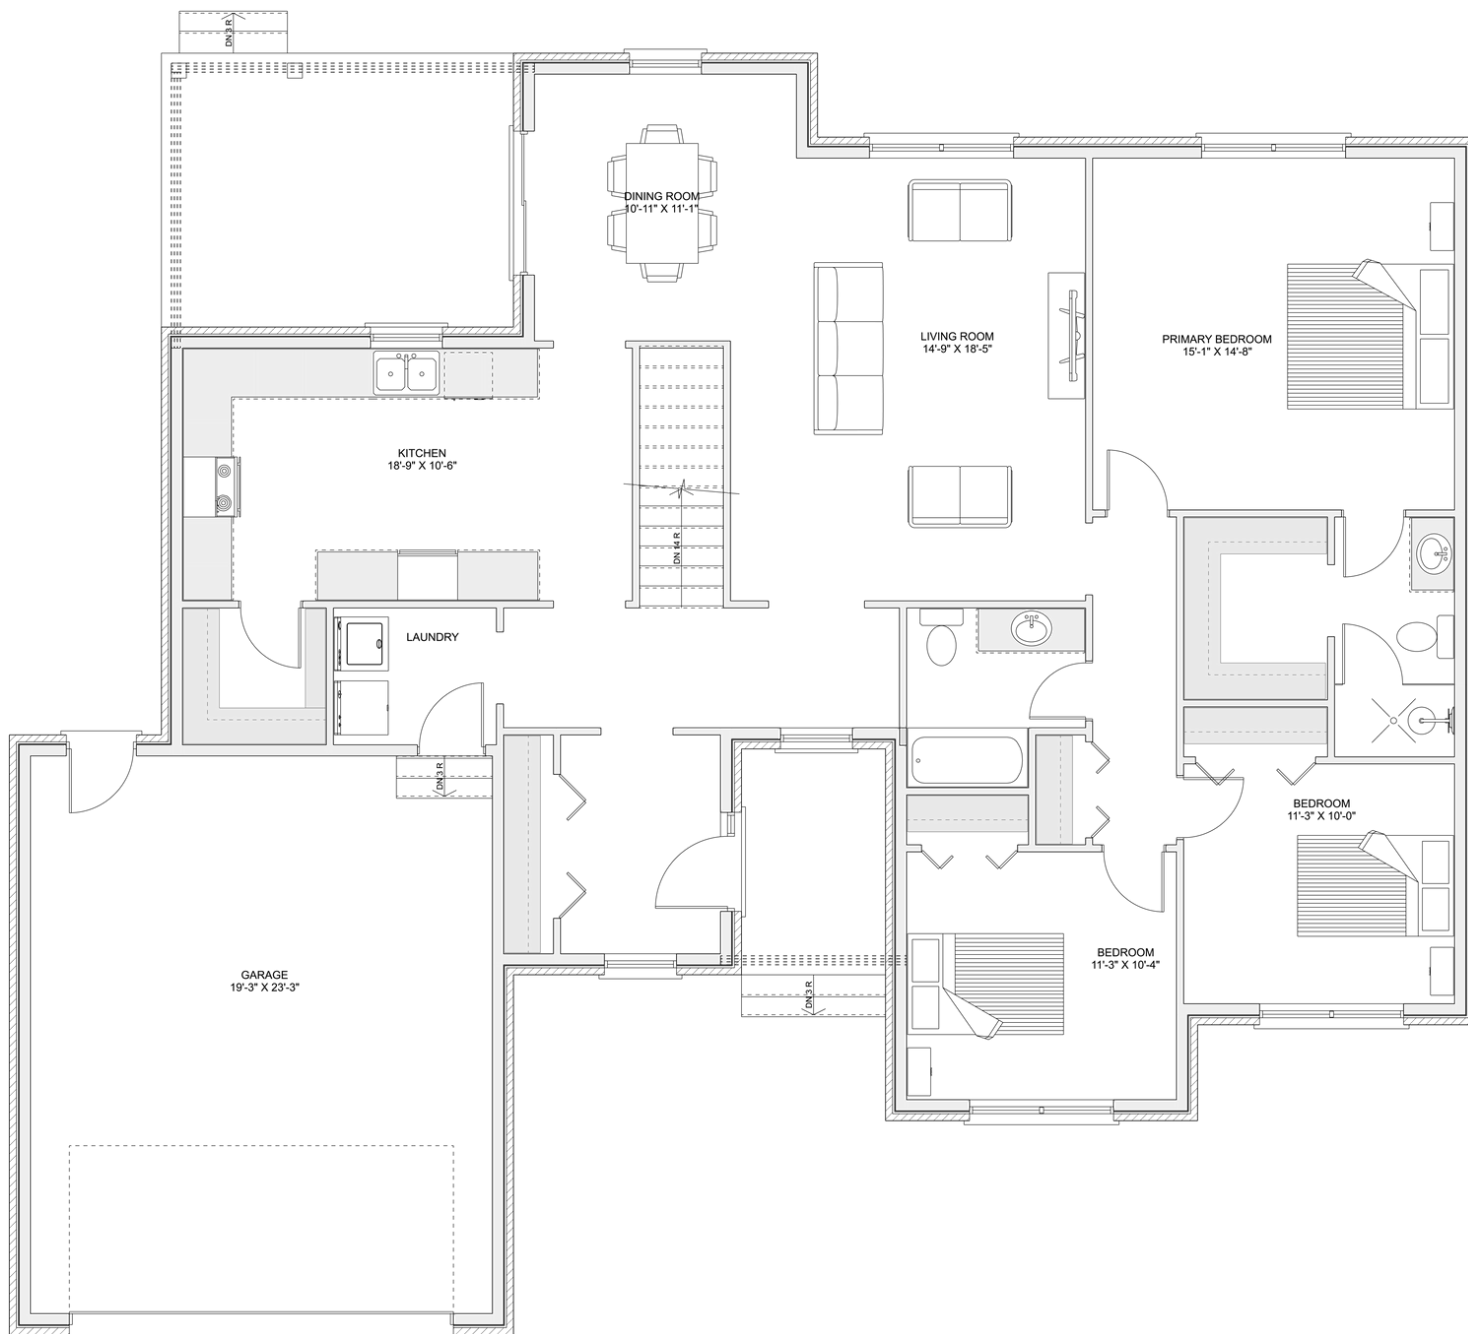

# PLAN #21-0350

3 BEDROOMS

2 BATHROOMS

TYPE: Bungalow

SIZE: 1,762 SQ. FT.

OVERALL WIDTH: 61'-1"

OVERALL DEPTH: 53'-5"

## PLAN #21-0350

## MAIN FLOOR

## PLAN #21-00350