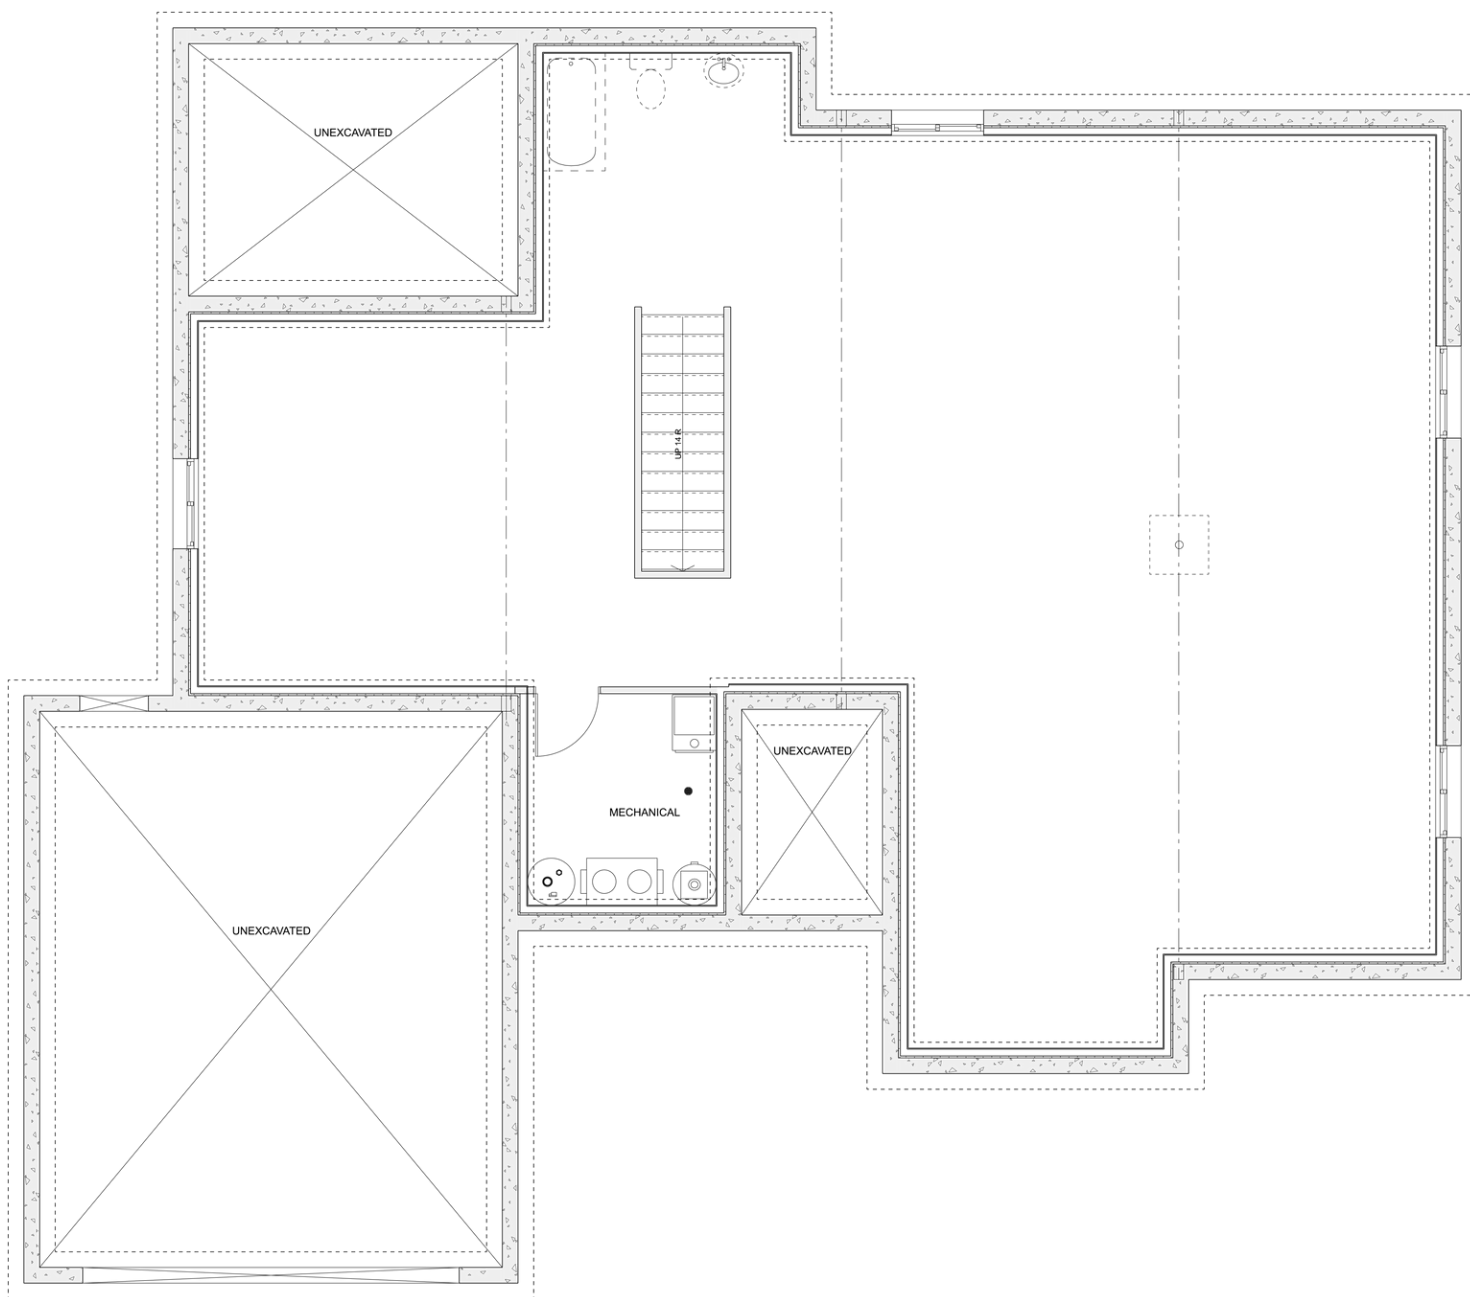

CHOOSE YOUR DREAM HOME

Not seeing the perfect plan? We also offer custom design services!

613-876-2488

information@houseofthree.ca

www.houseofthree.ca

PLAN #21-00350

FOUNDATION

ALL DIMENSIONS APPROXIMATE. E. & O. E.