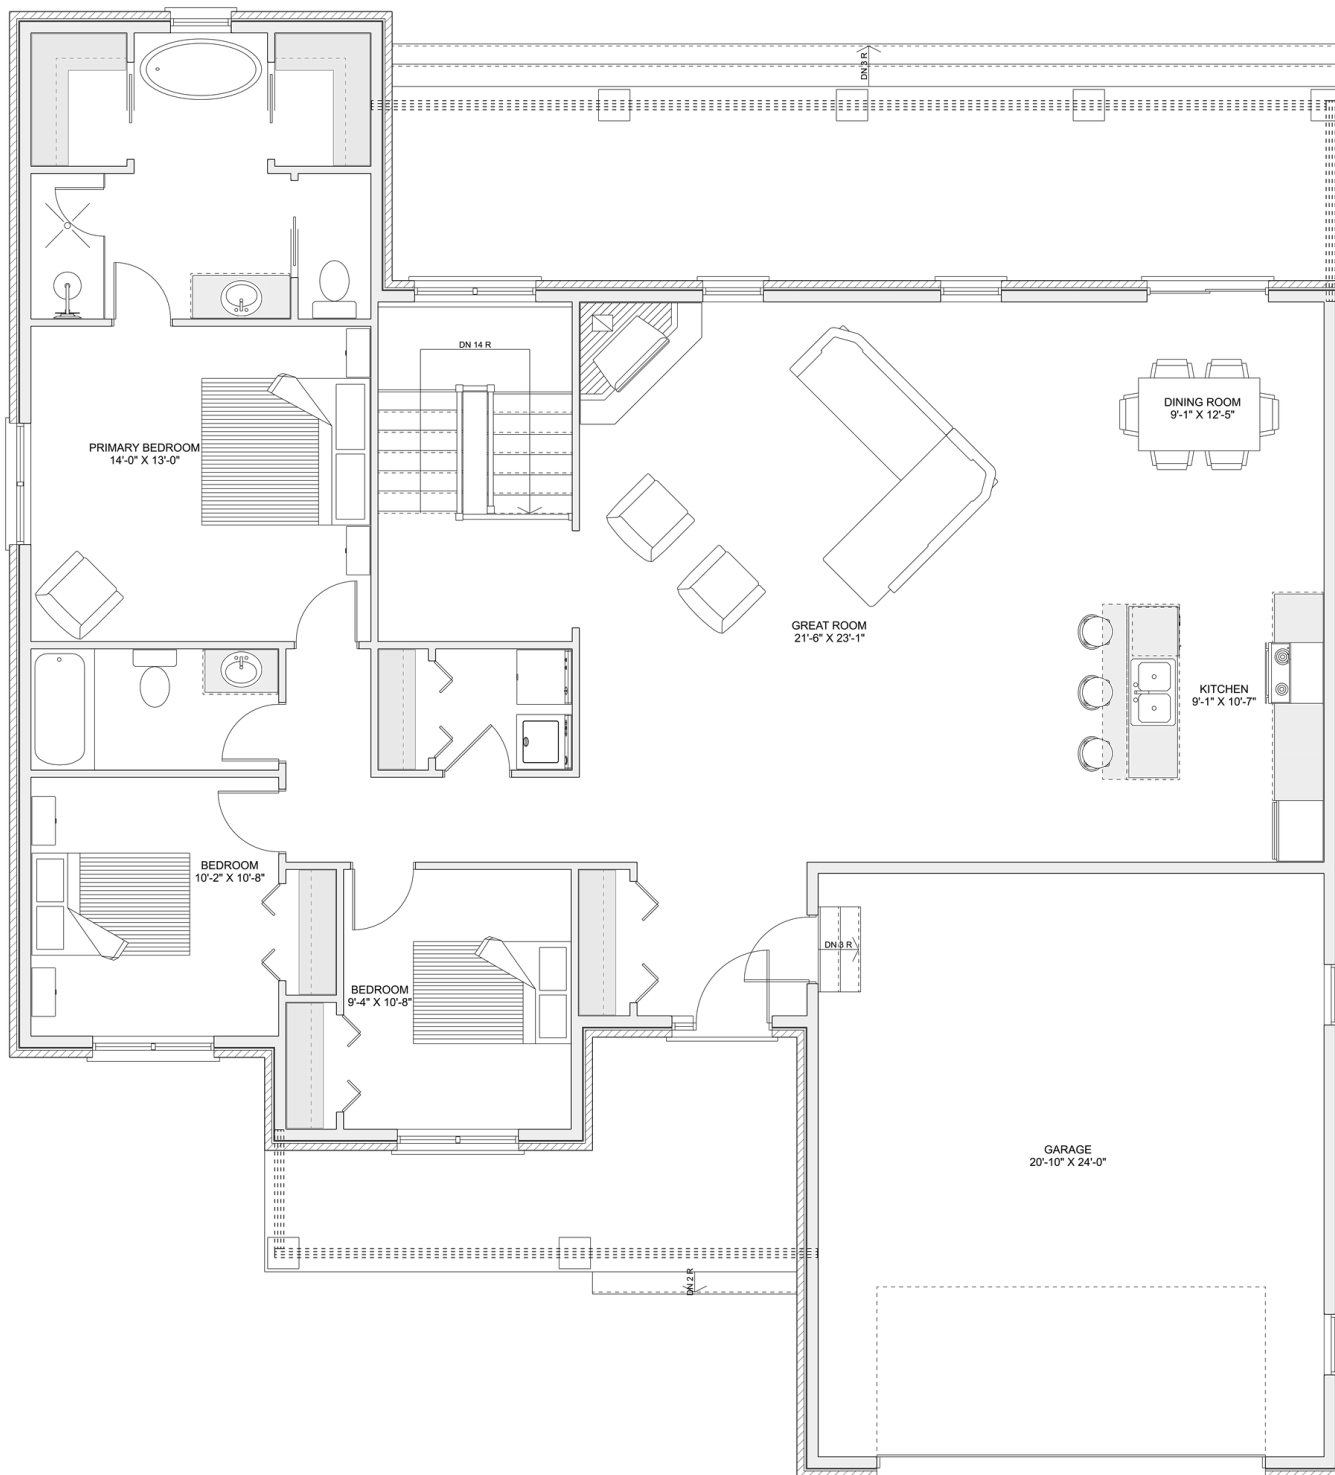

PLAN #21-0351

3 BEDROOMS

2 BATHROOMS

TYPE: Bungalow

SIZE: 1,815 SQ. FT.

OVERALL WIDTH: 55'-0"

OVERALL DEPTH: 43'-1"

CHOOSE YOUR DREAM HOME

Not seeing the perfect plan? We also offer custom design services!

613-876-2488

information@houseofthree.ca

www.houseofthree.ca

PLAN #21-0351

MAIN FLOOR

CHOOSE YOUR DREAM HOME

Not seeing the perfect plan? We also offer custom design services!