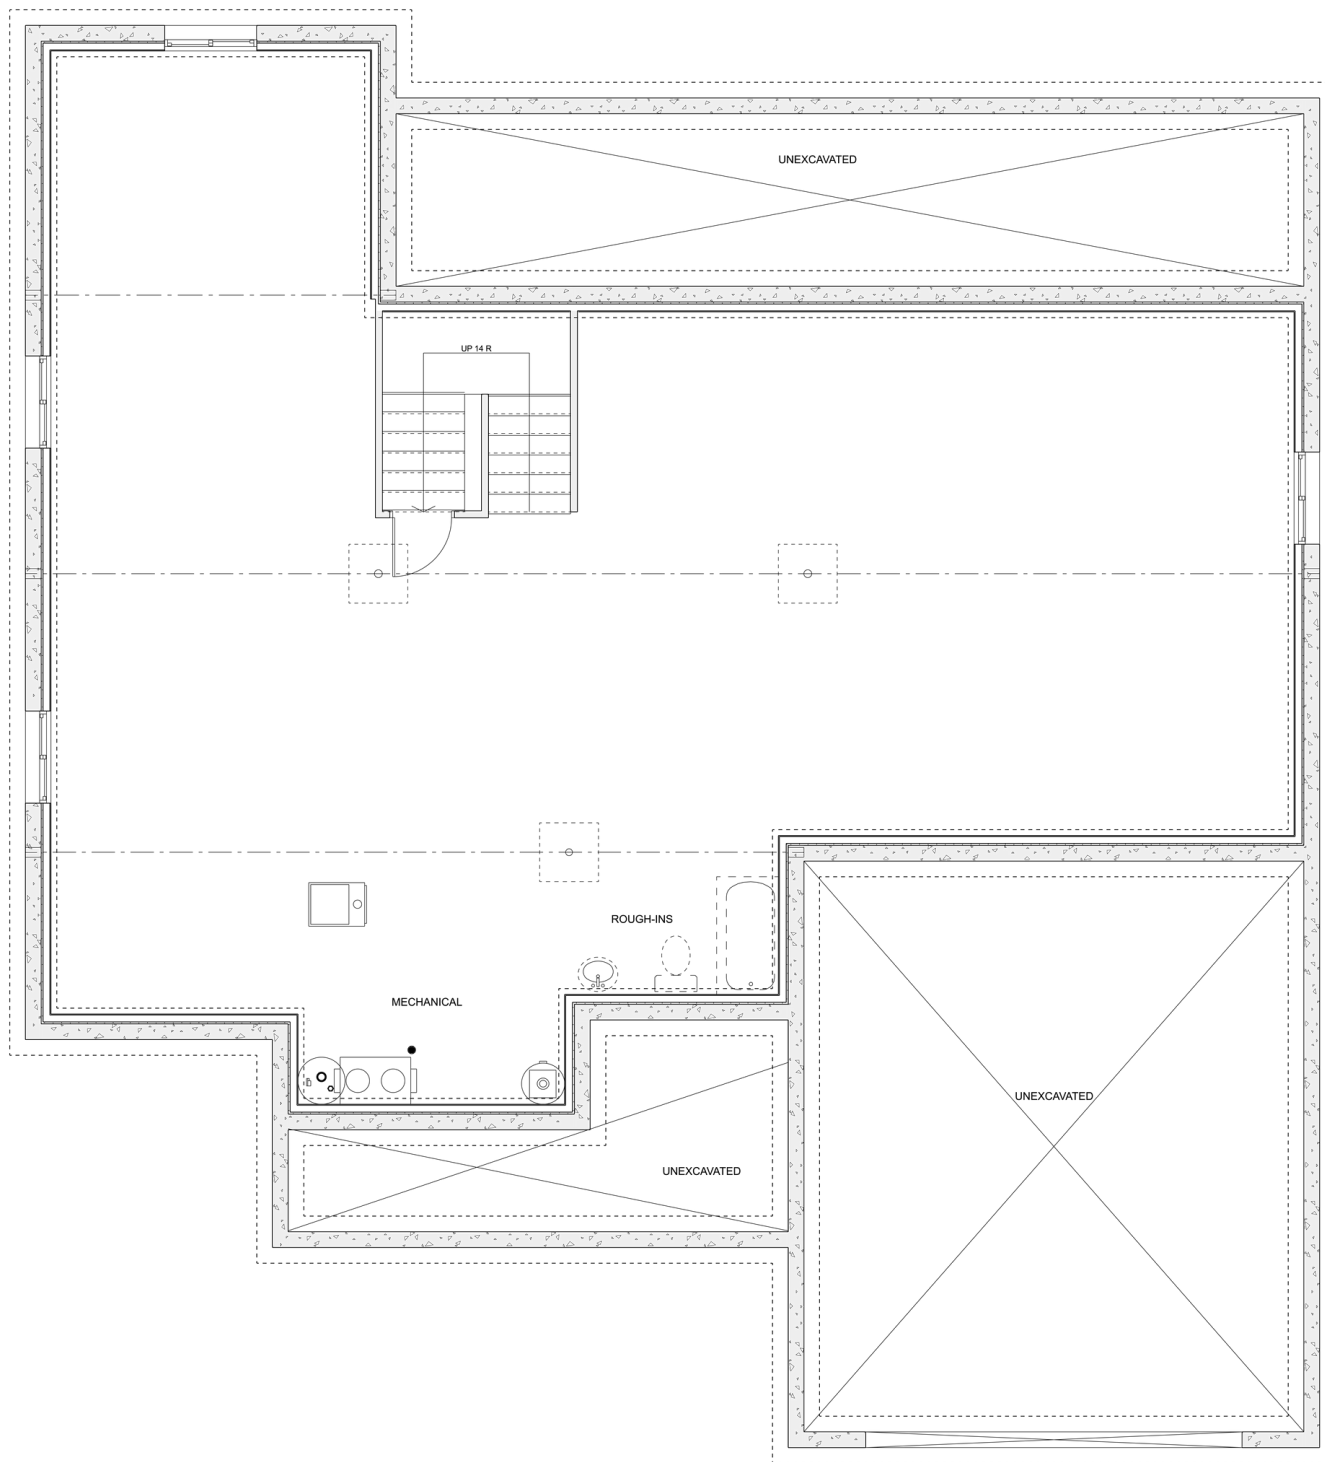

CHOOSE YOUR DREAM HOME

Not seeing the perfect plan? We also offer custom design services!

613-876-2488

information@houseofthree.ca

www.houseofthree.ca

PLAN #21-0351

FOUNDATION