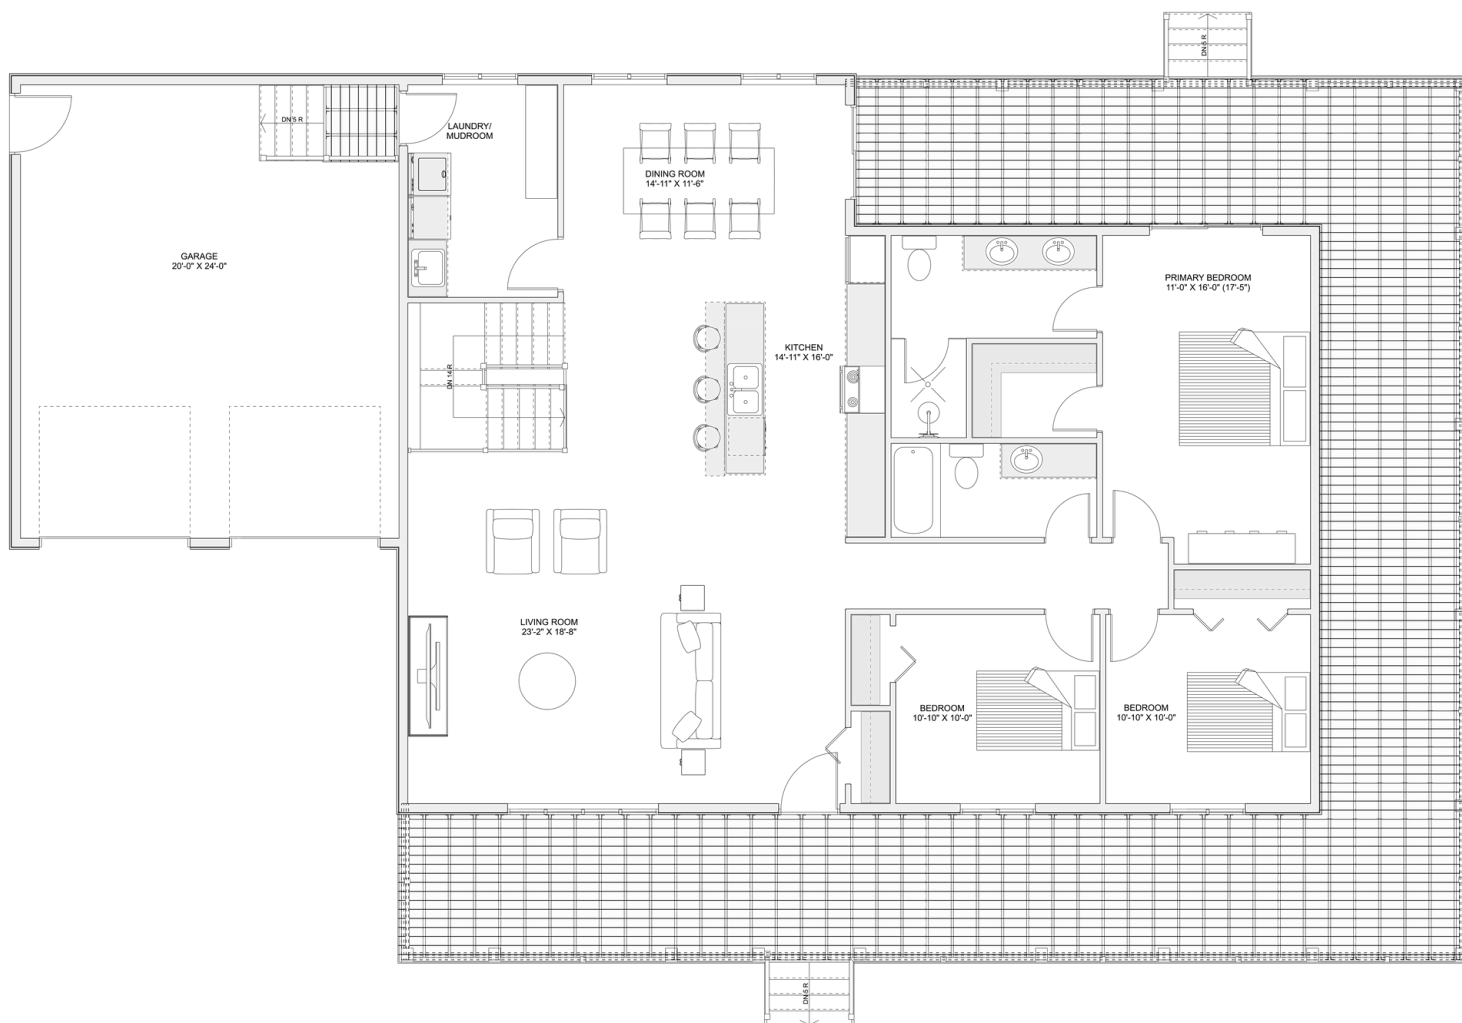

# PLAN #21-0352

3 BEDROOMS

2 BATHROOMS

TYPE: Bungalow

SIZE: 1,730 SQ. FT.

OVERALL WIDTH: 69'-4"

OVERALL DEPTH: 39'-1"

## PLAN #21-0352

## MAIN FLOOR