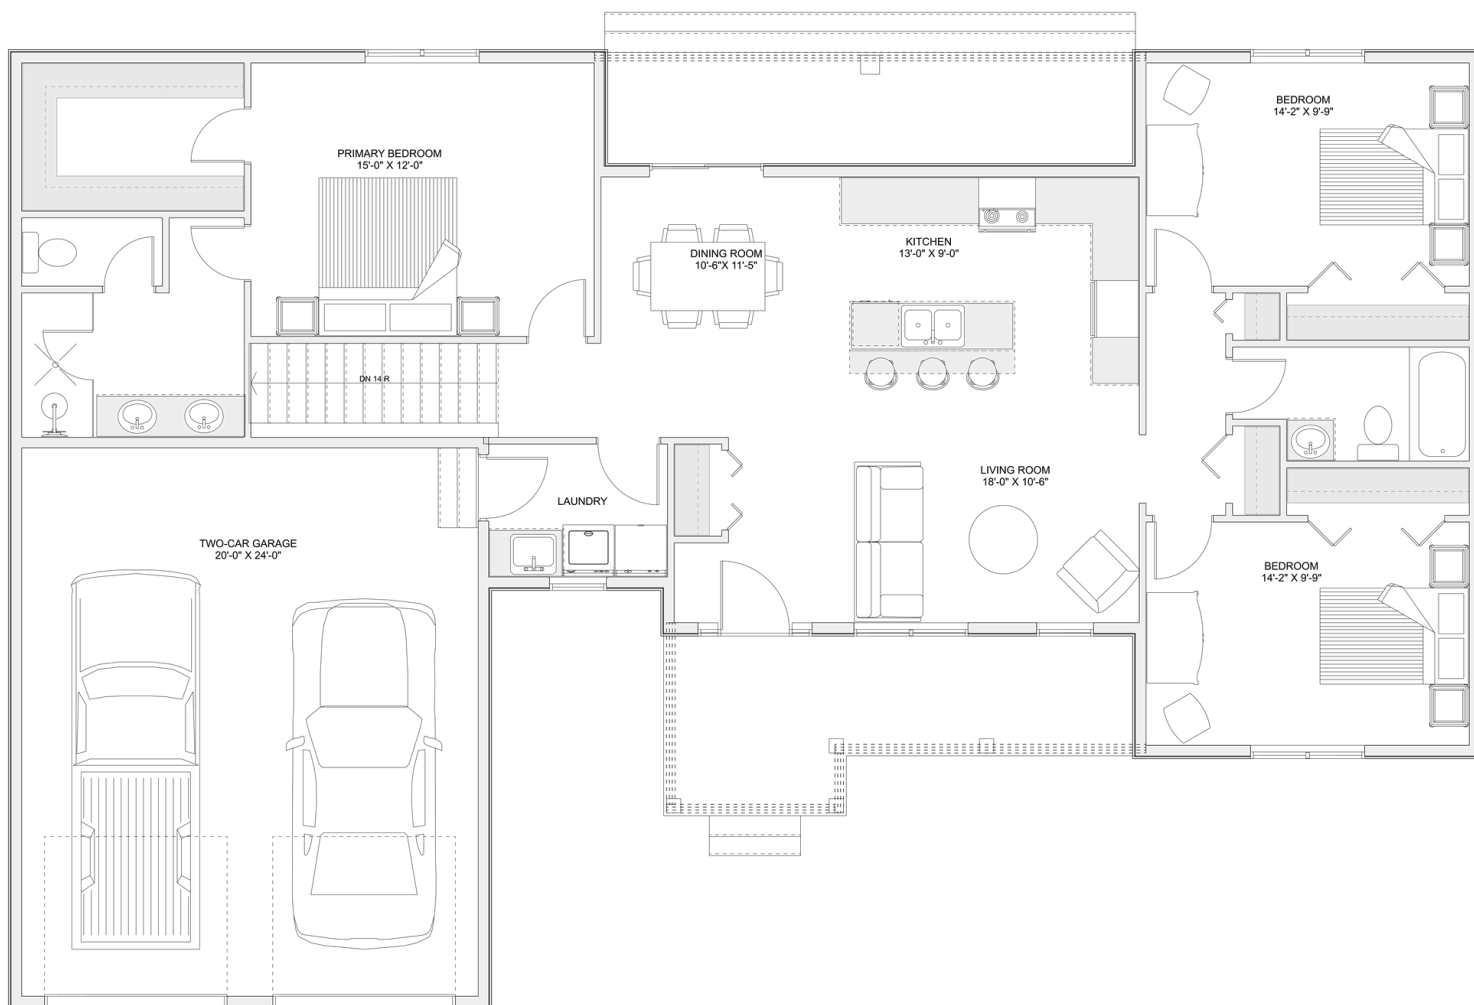

# PLAN #21-0354

3 BEDROOMS

2 BATHROOMS

TYPE: Bungalow

SIZE: 1,443 SQ. FT.

OVERALL WIDTH: 64'-4"

OVERALL DEPTH: 41'-10"

## PLAN #21-0354

## MAIN FLOOR

ALL DIMENSIONS APPROXIMATE. E. & O. E.