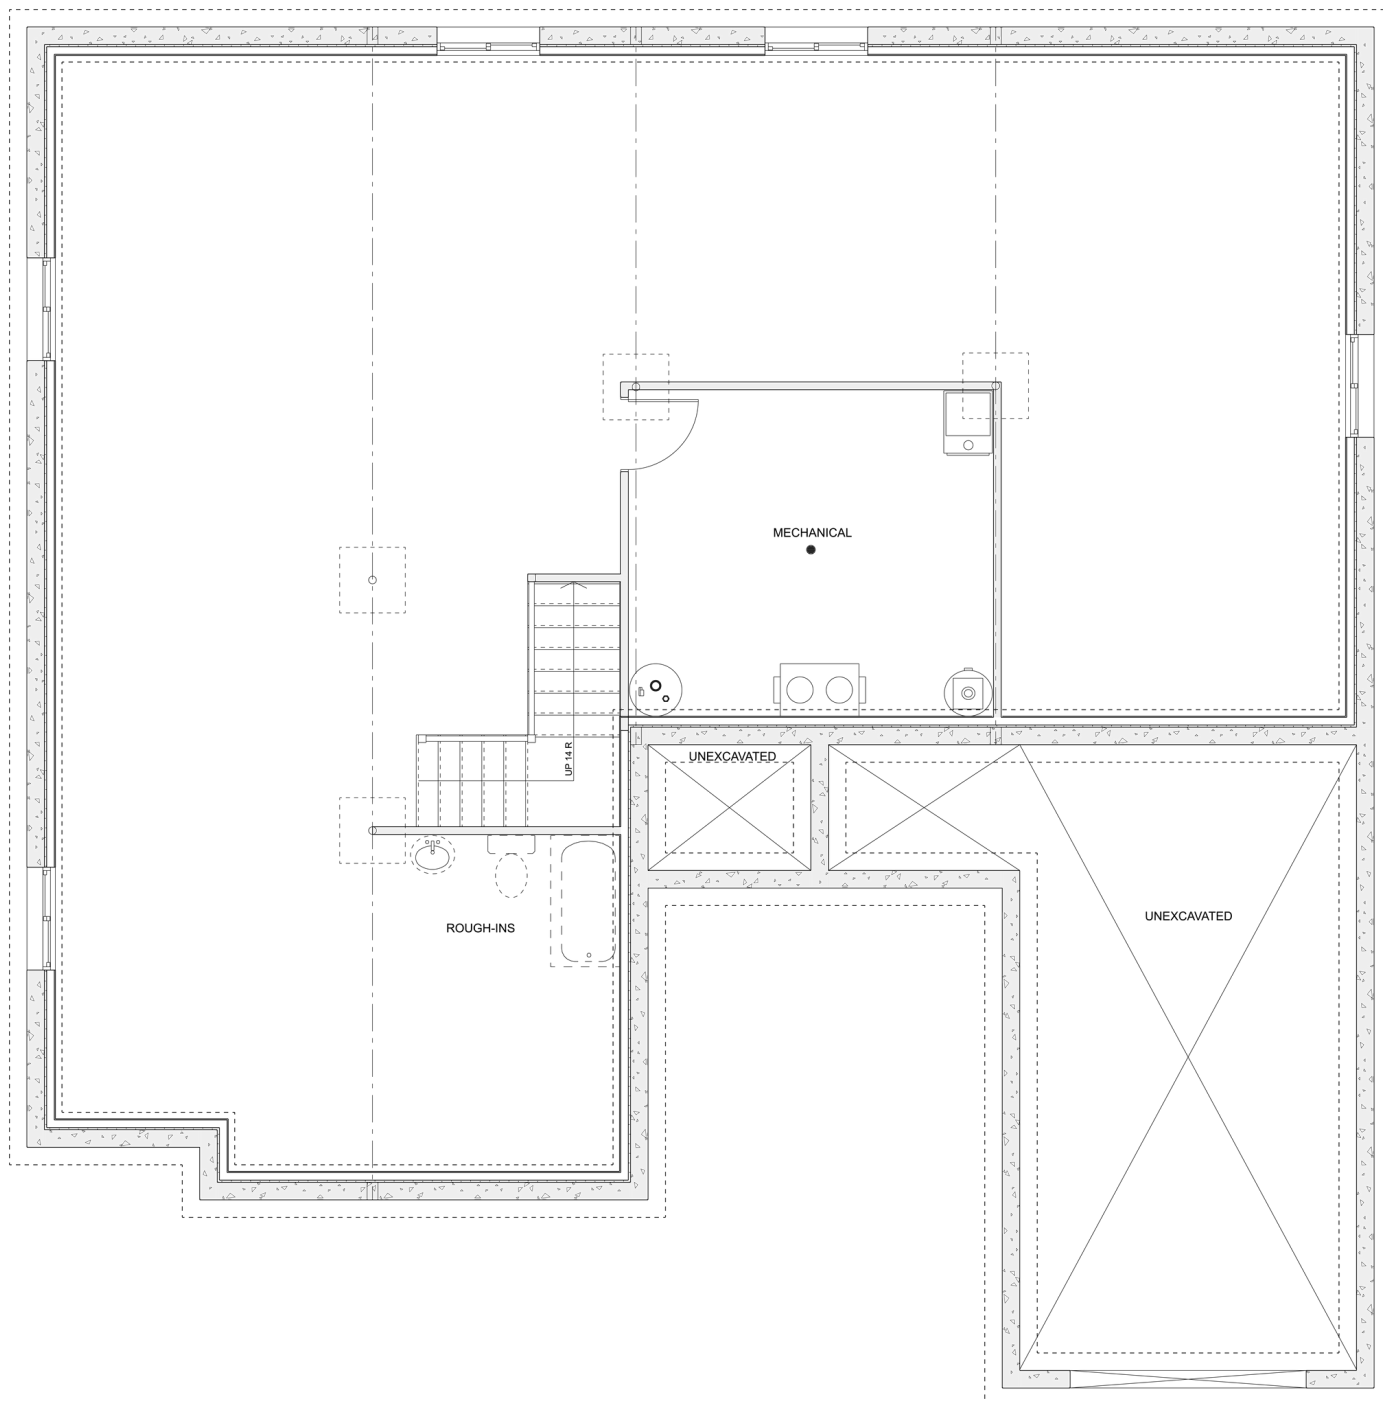

CHOOSE YOUR DREAM HOME

Not seeing the perfect plan? We also offer custom design services!

613-876-2488

information@houseofthree.ca

www.houseofthree.ca

PLAN #21-0355

FOUNDATION