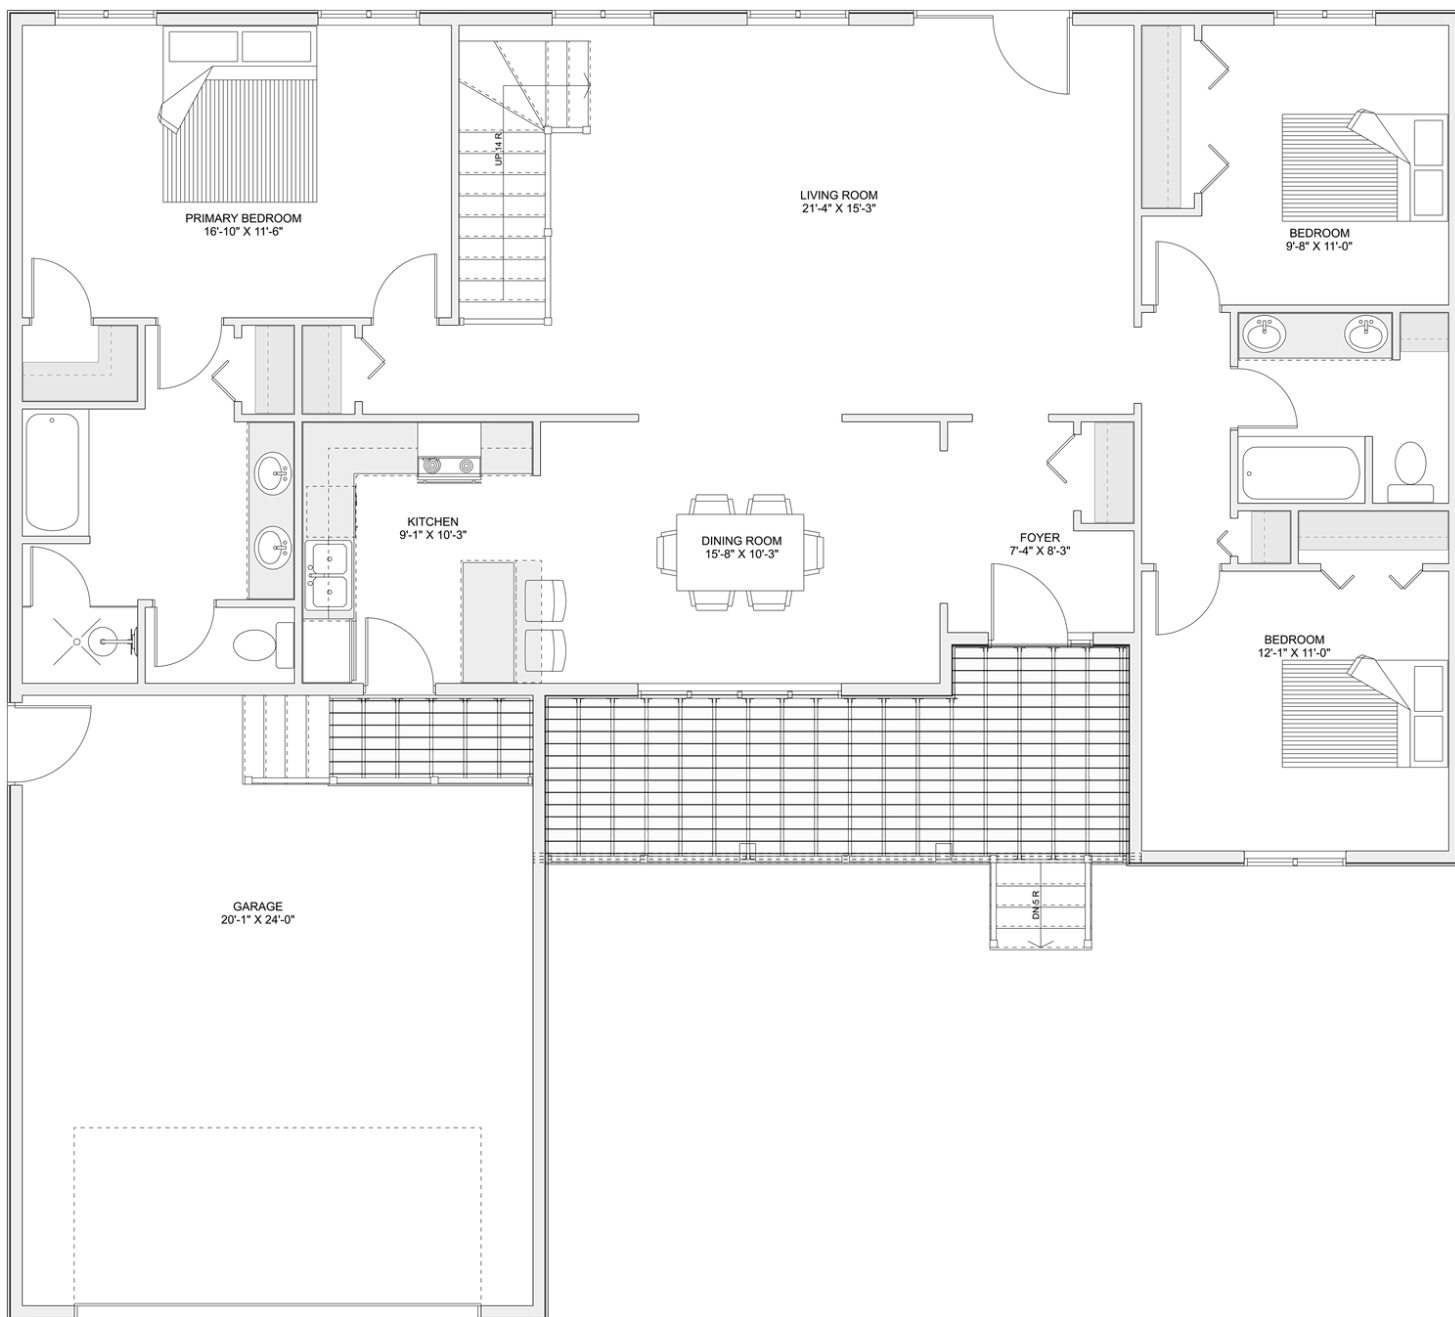

# PLAN #21-0356

3 BEDROOM

2 BATHROOM

TYPE: Bungalow

SIZE (SQ. FT.): 1,611 SQ. FT.

OVERALL WIDTH: 57'-0"

OVERALL DEPTH: 51'-3"

## PLAN #21-0356

## MAIN FLOOR