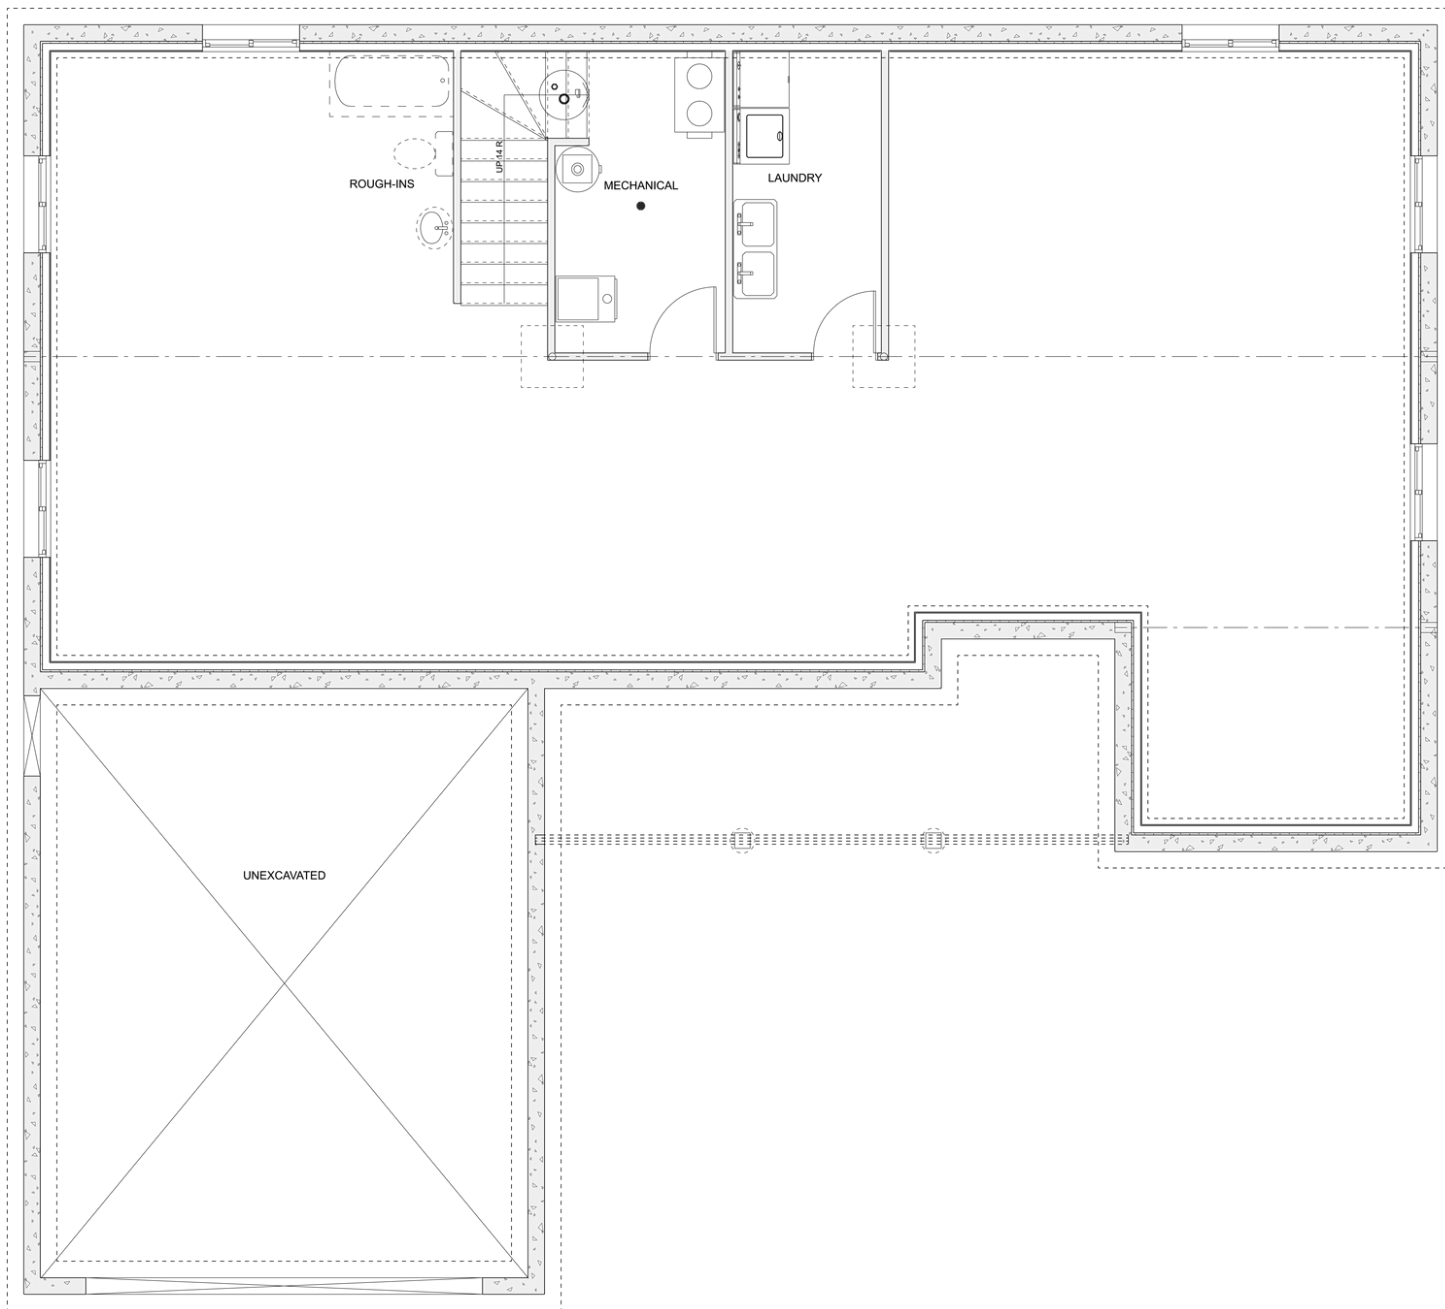

# PLAN #21-0356

3 BEDROOM

2 BATHROOM

TYPE: Bungalow

SIZE (SQ. FT.): 1,611 SQ. FT.

OVERALL WIDTH: 57'-0"

OVERALL DEPTH: 51'-3"

## MAIN FLOOR

## PLAN #21-0356