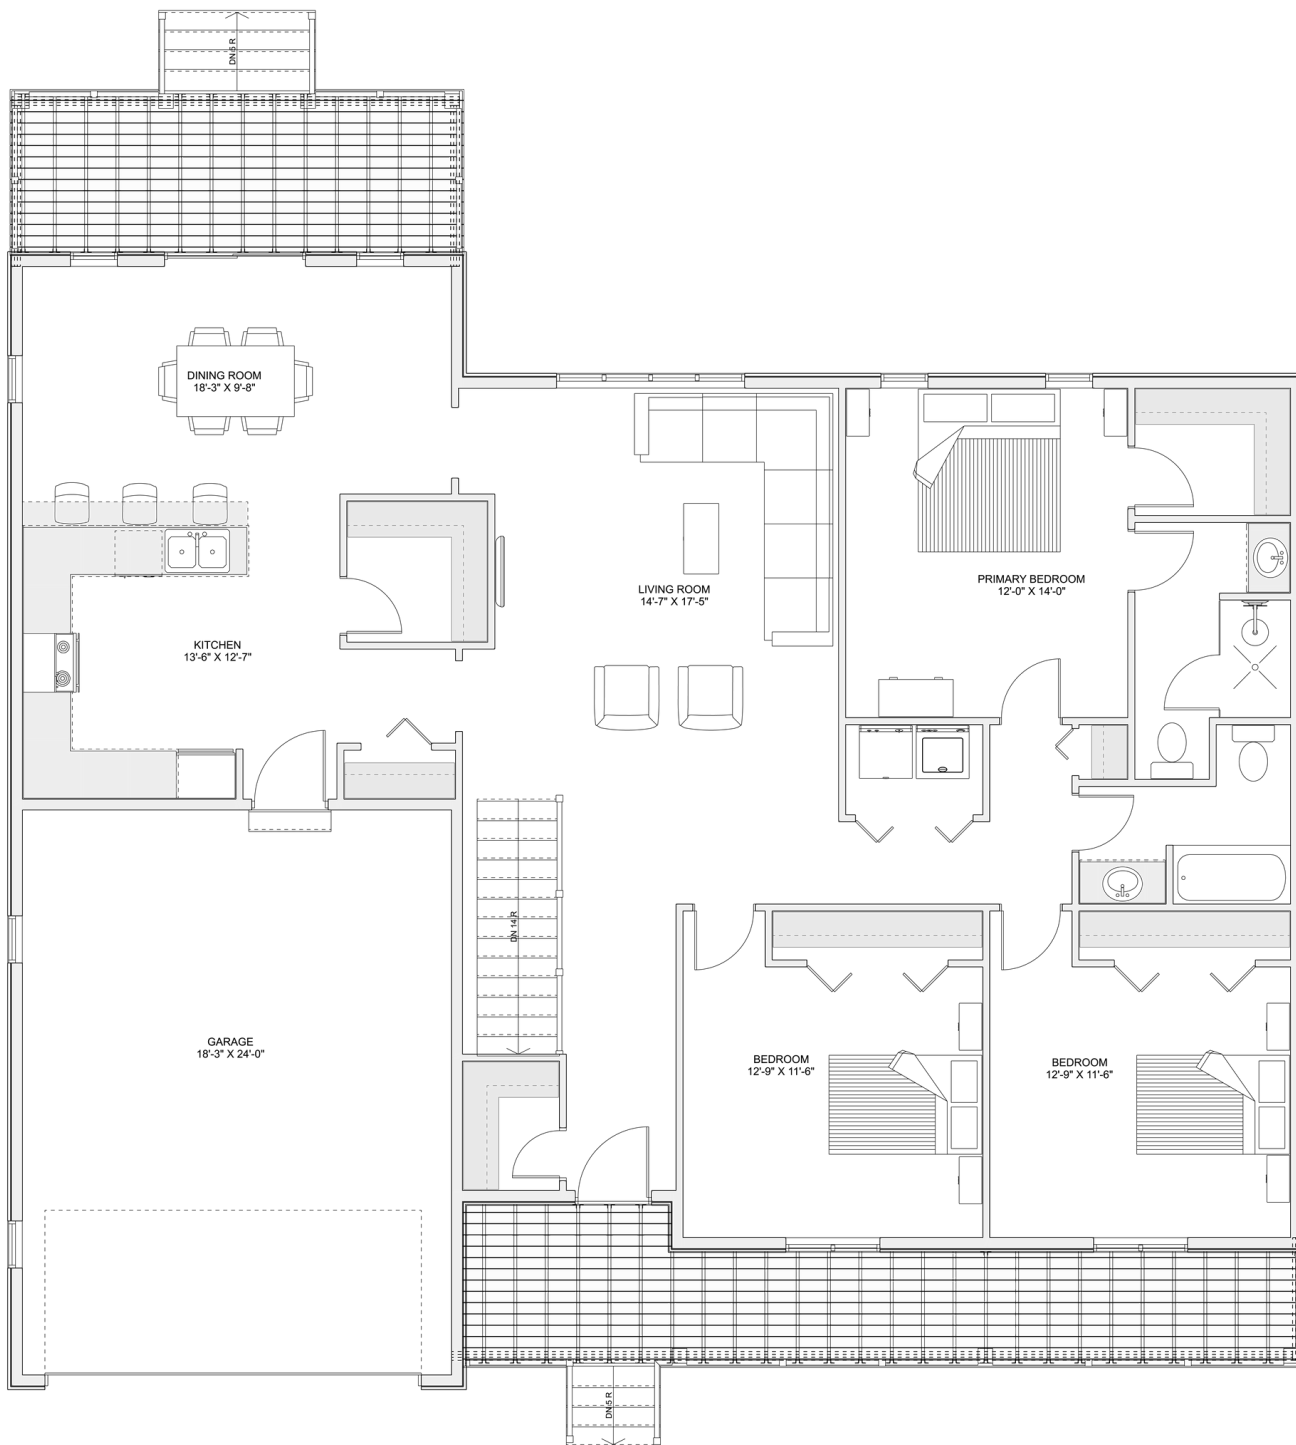

PLAN #21-0357

3 BEDROOMS

2 BATHROOMS

TYPE: Bungalow

SIZE: 1,783 SQ. FT.

OVERALL WIDTH: 54'-10"

OVERALL DEPTH: 48'-0"

CHOOSE YOUR DREAM HOME

Not seeing the perfect plan? We also offer custom design services!

613-876-2488

information@houseofthree.ca

www.houseofthree.ca

PLAN #21-0357

MAIN FLOOR

CHOOSE YOUR DREAM HOME

Not seeing the perfect plan? We also offer custom design services!