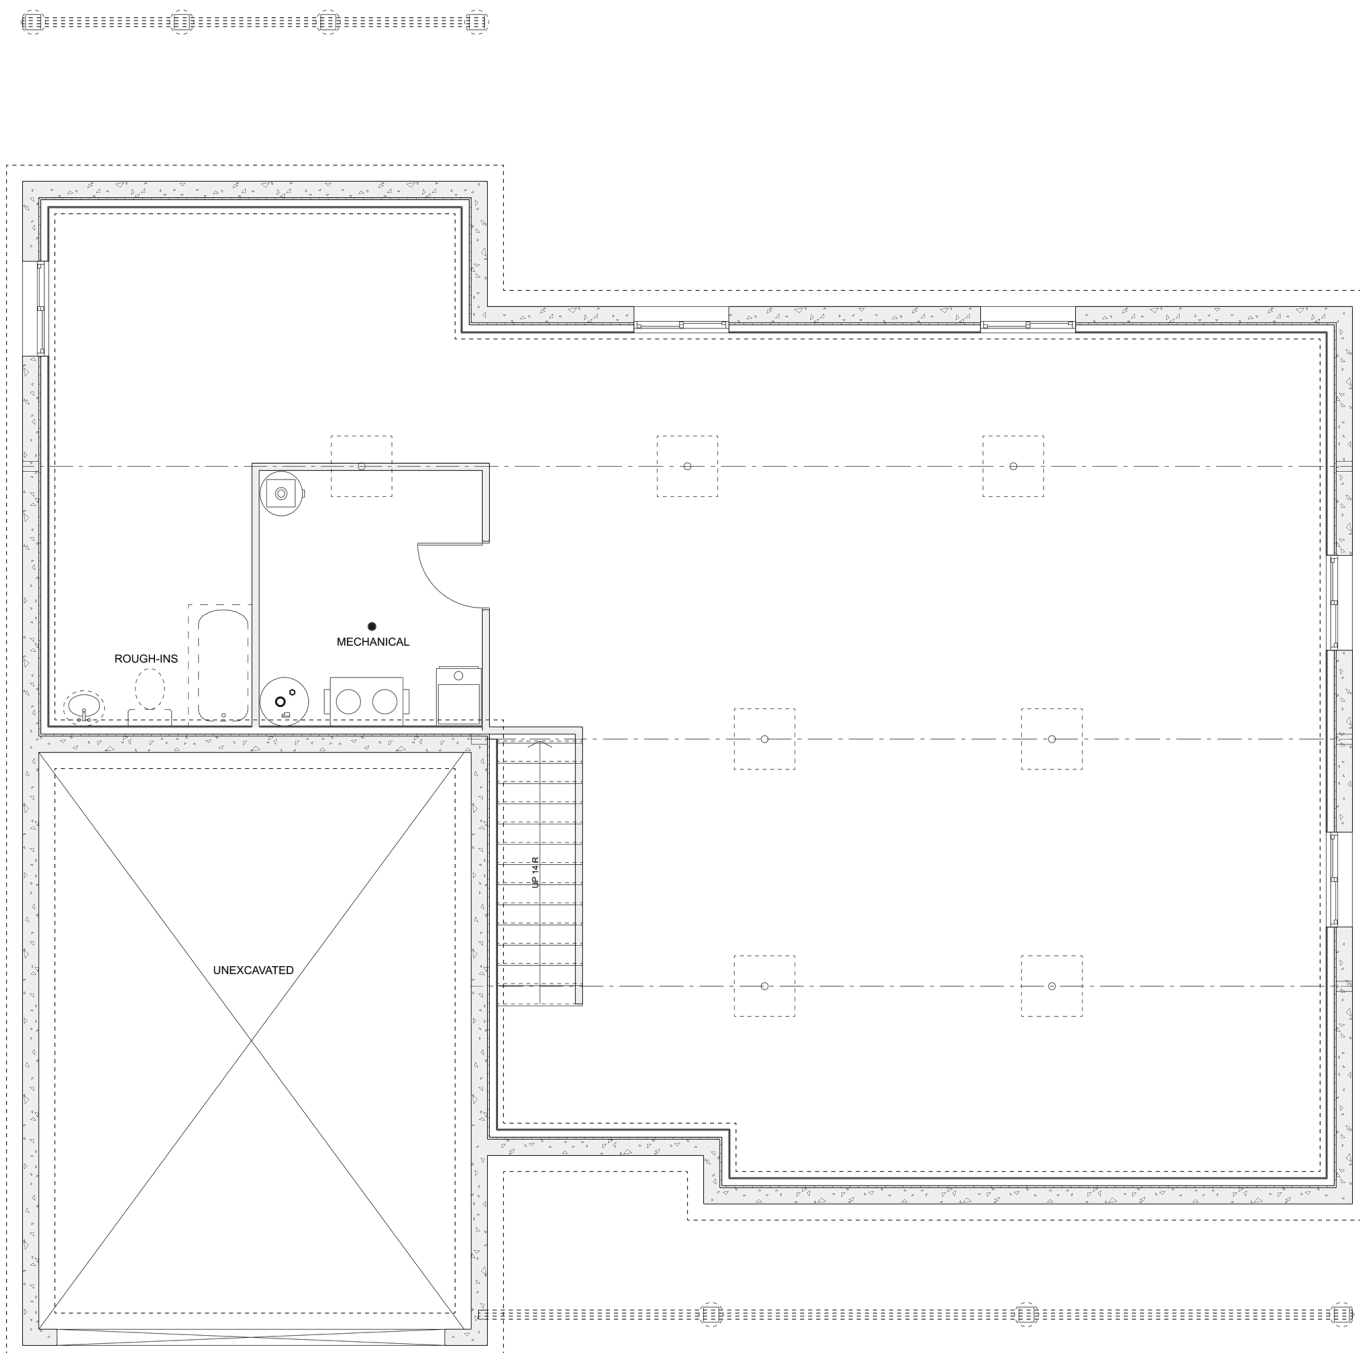

PLAN #21-0357

3 BEDROOMS

2 BATHROOMS

TYPE: Bungalow

SIZE: 1,783 SQ. FT.

OVERALL WIDTH: 54'-10"

OVERALL DEPTH: 48'-0"

CHOOSE YOUR DREAM HOME

Not seeing the perfect plan? We also offer custom design services!

613-876-2488

information@houseofthree.ca

www.houseofthree.ca

PLAN #21-0357

MAIN FLOOR

CHOOSE YOUR DREAM HOME

Not seeing the perfect plan? We also offer custom design services!

613-876-2488

information@houseofthree.ca

www.houseofthree.ca

PLAN #21-0357

House of Three
blueprints

FOUNDATION

ALL DIMENSIONS APPROXIMATE. E. & O. E.