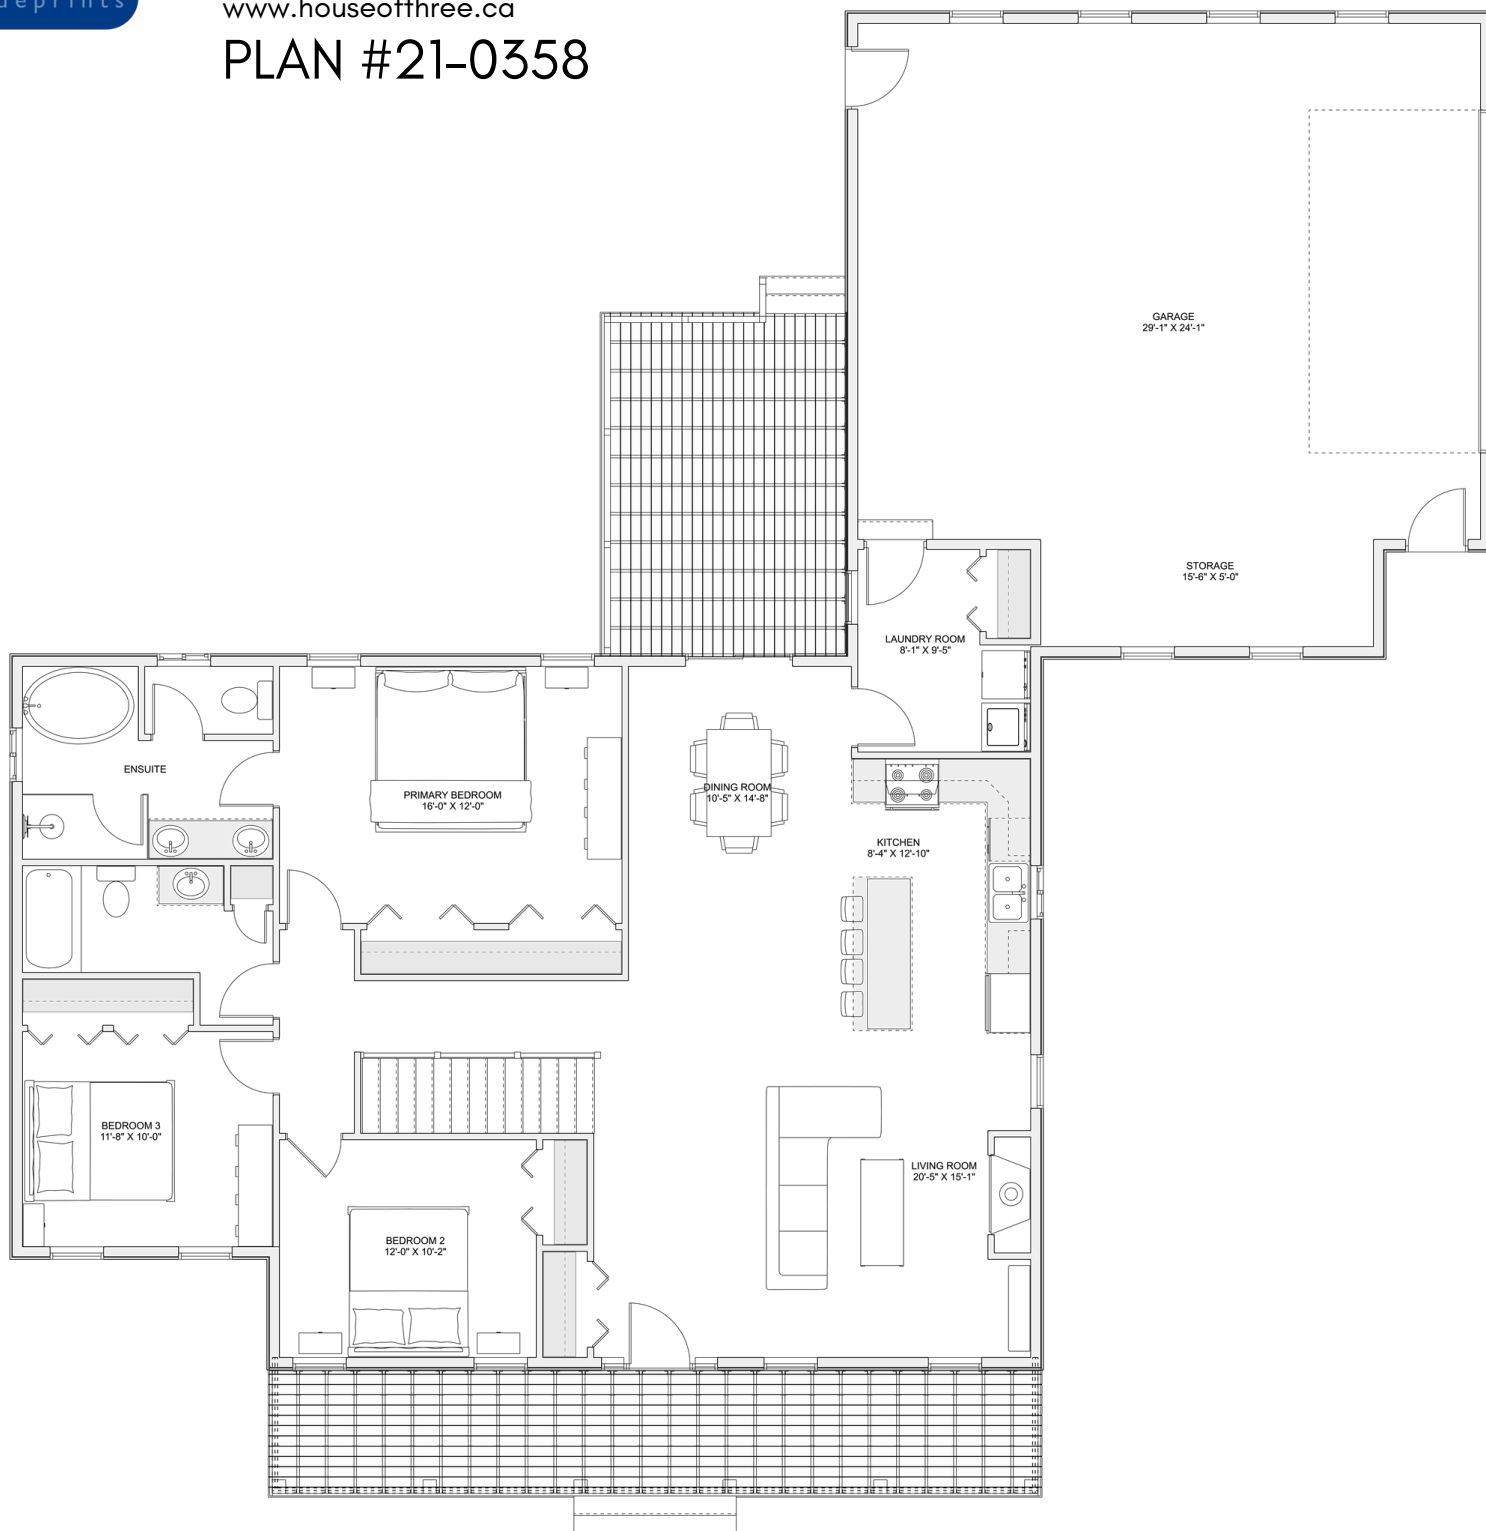

PLAN #21-0358

3 BEDROOMS

2 BATHROOMS

TYPE: Bungalow

SIZE: 1,595 SQ. FT.

OVERALL WIDTH: 69'-0"

OVERALL DEPTH: 69'-2"

CHOOSE YOUR DREAM HOME

Not seeing the perfect plan? We also offer custom design services!

613-876-2488

information@houseofthree.ca

www.houseofthree.ca

PLAN #21-0358

MAIN FLOOR

CHOOSE YOUR DREAM HOME

Not seeing the perfect plan? We also offer custom design services!