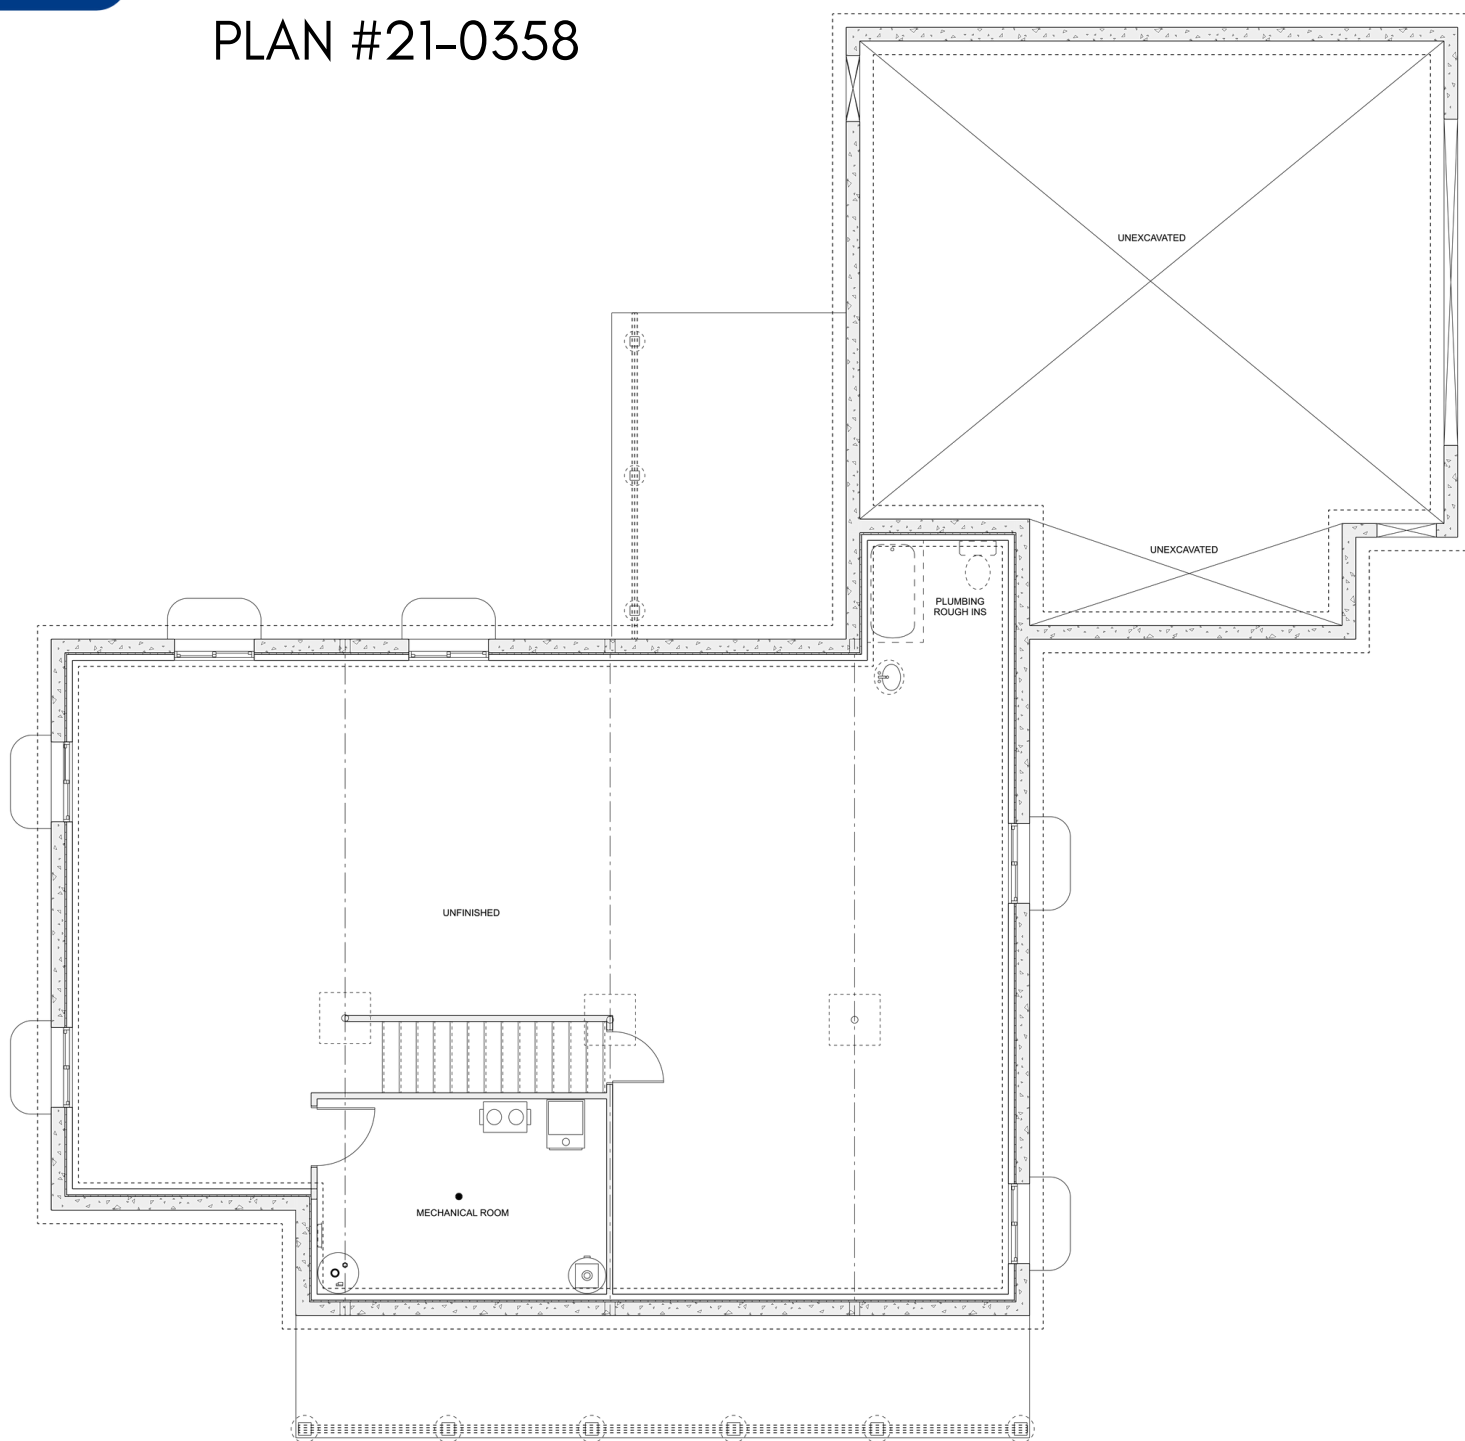

CHOOSE YOUR DREAM HOME

Not seeing the perfect plan? We also offer custom design services!

613-876-2488

information@houseofthree.ca

www.houseofthree.ca

PLAN #21-0358

FOUNDATION