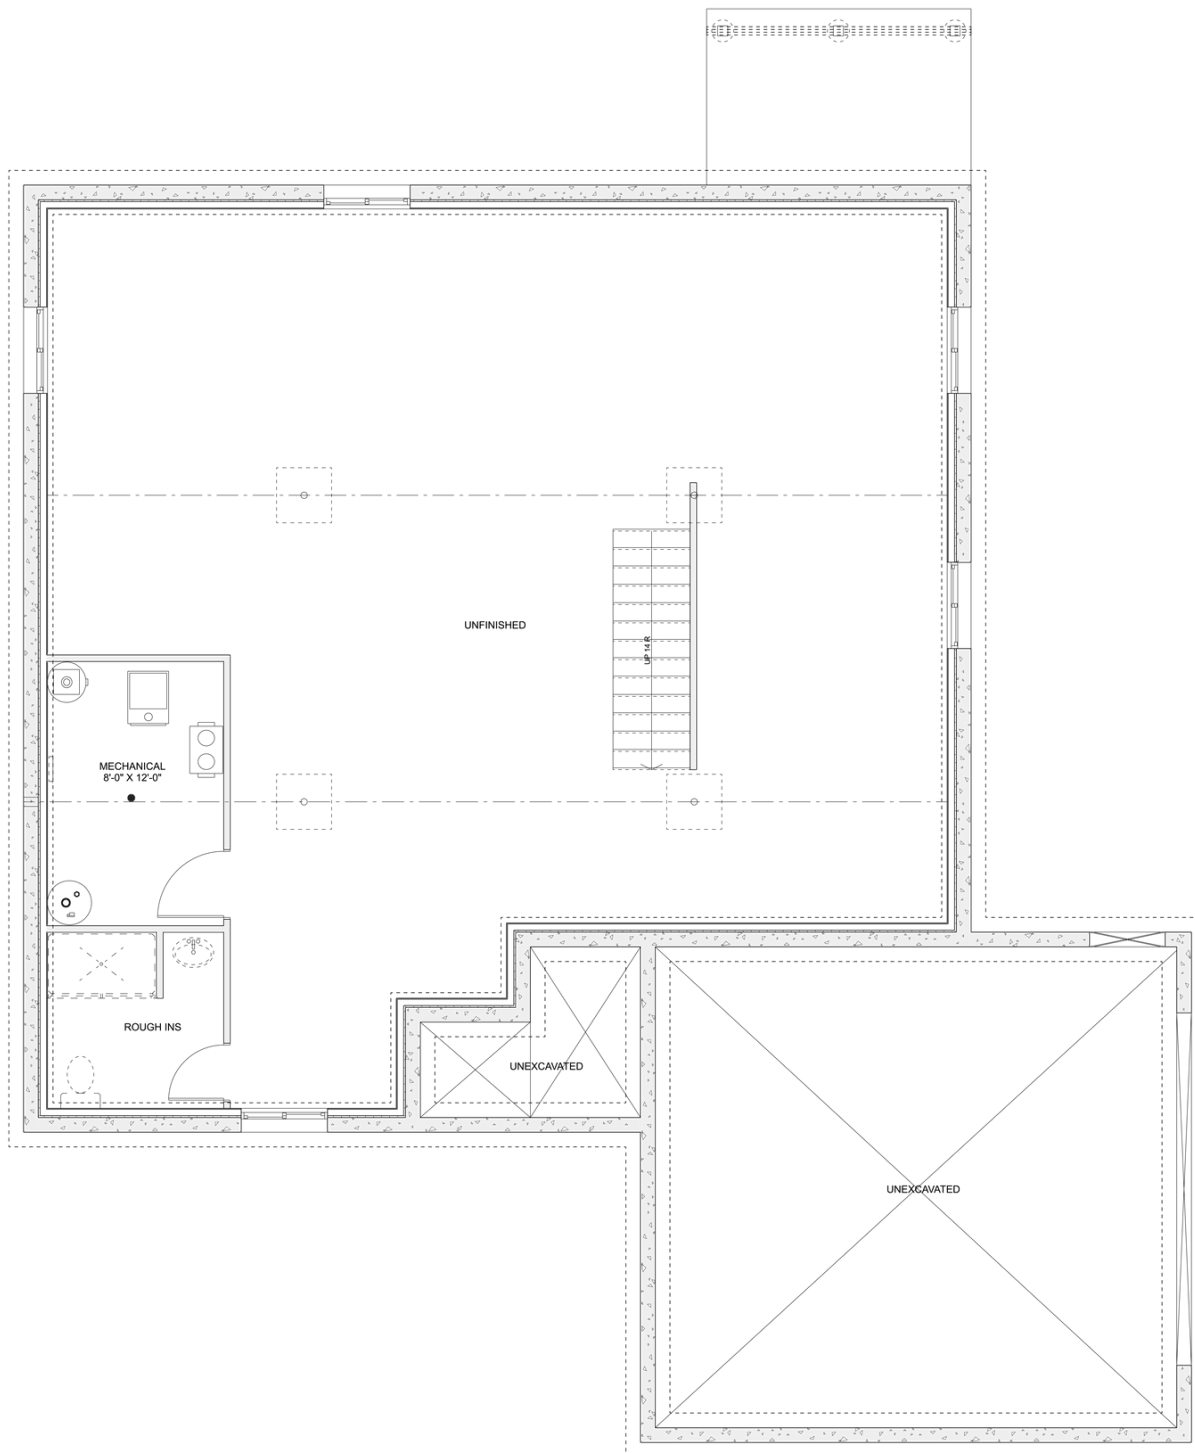

CHOOSE YOUR DREAM HOME

Not seeing the perfect plan? We also offer custom design services!

613-876-2488

information@houseofthree.ca

www.houseofthree.ca

PLAN #21-0360

FOUNDATION