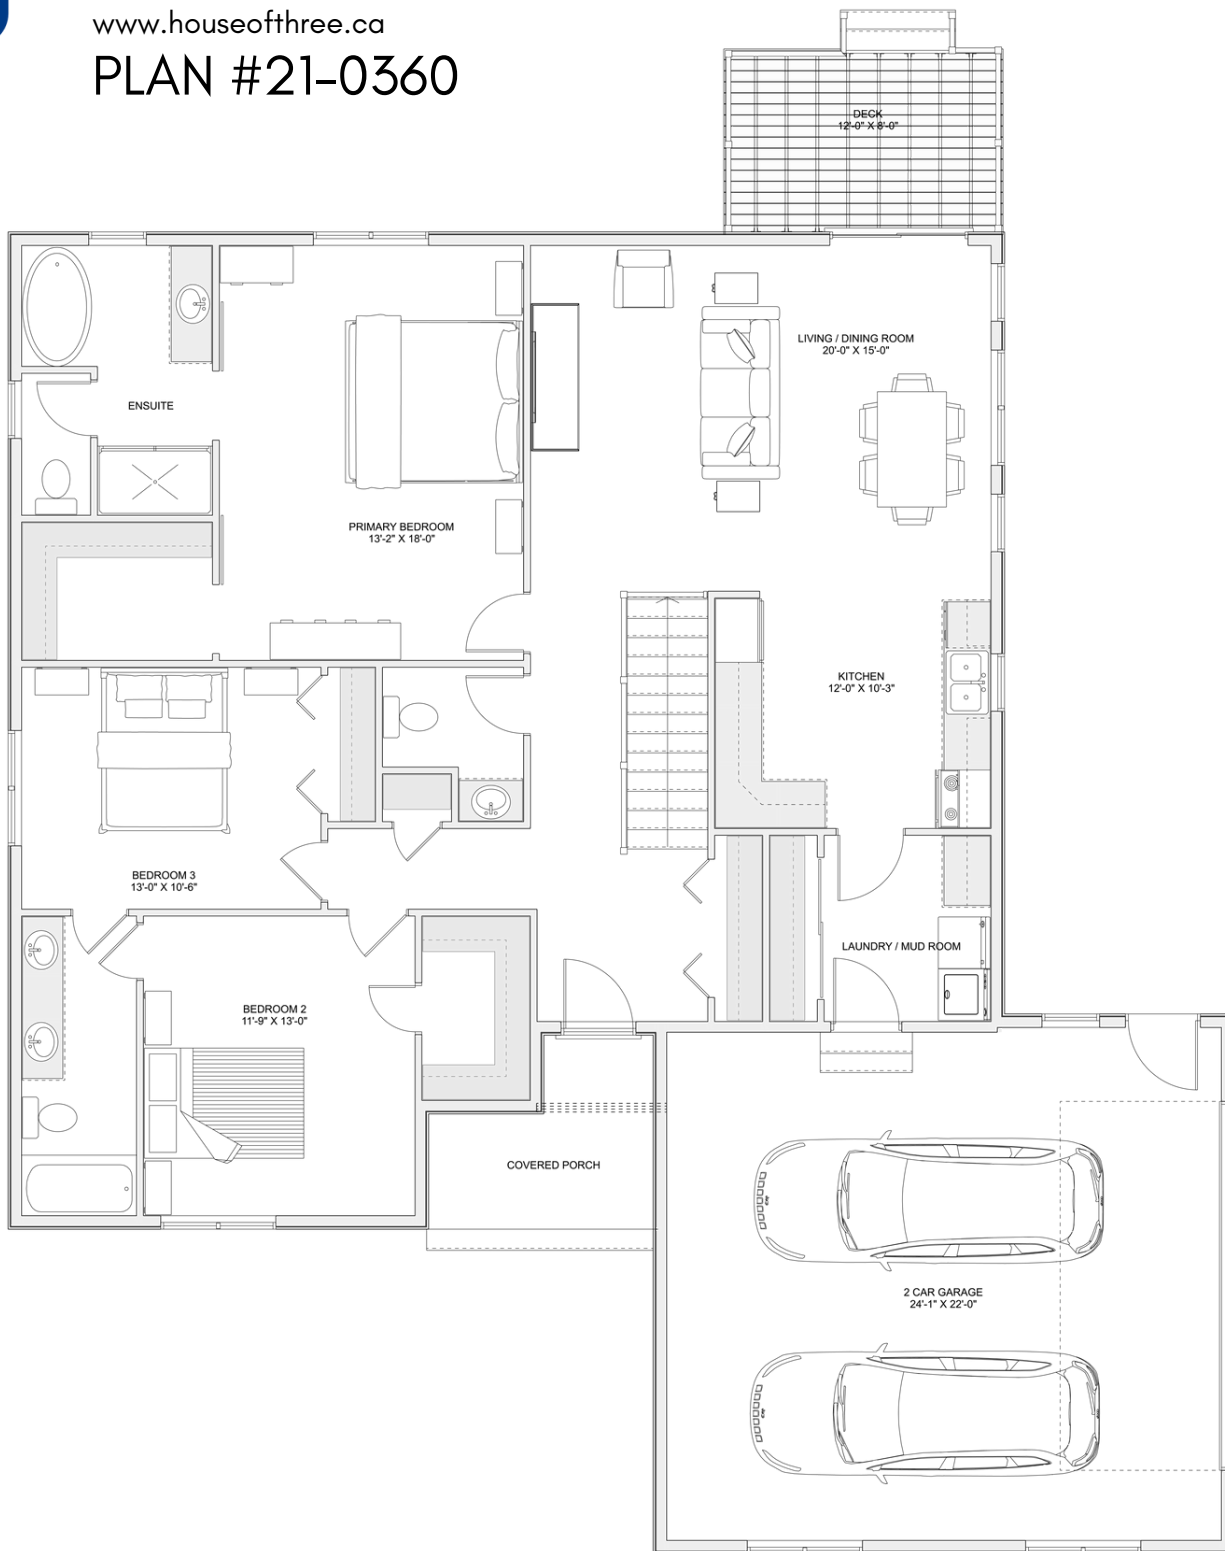

House of Three
blueprints

PLAN #21-0360

3 BEDROOMS

3 BATHROOMS

TYPE: Bungalow

SIZE: 1,676 SQ. FT.

OVERALL WIDTH: 53'-0"

OVERALL DEPTH: 57'-1"

CHOOSE YOUR DREAM HOME

Not seeing the perfect plan? We also offer custom design services!

613-876-2488

information@houseofthree.ca

www.houseofthree.ca

PLAN #21-0360

MAIN FLOOR

CHOOSE YOUR DREAM HOME