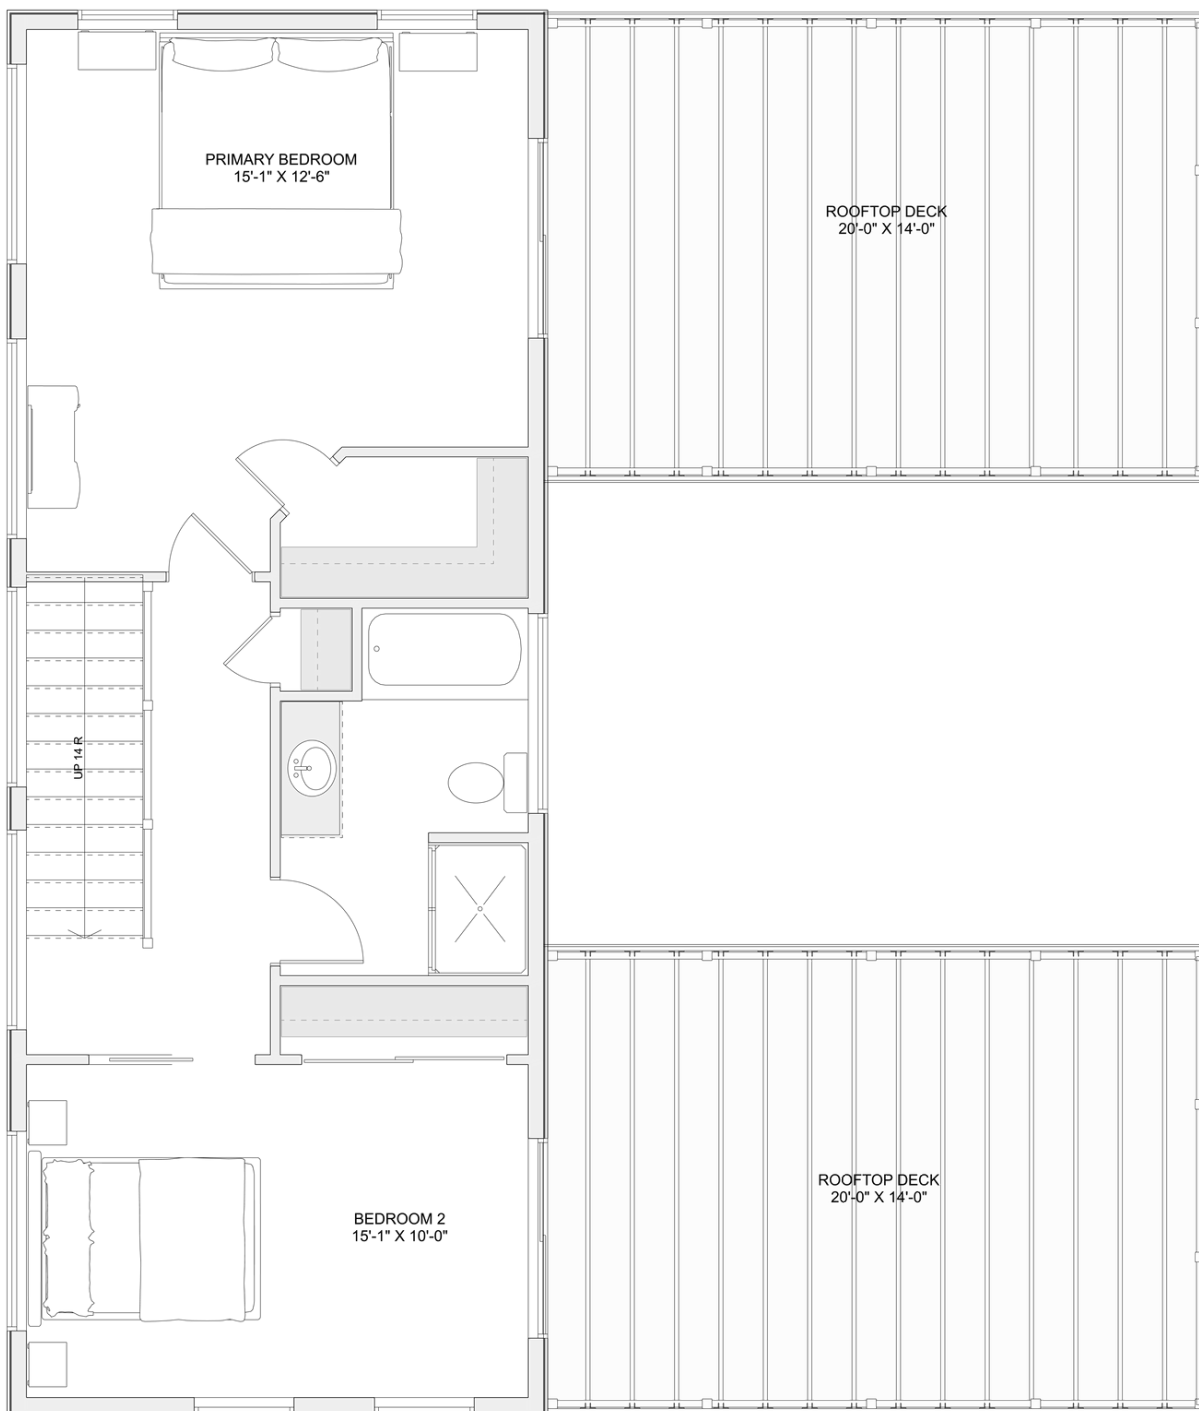

PLAN #21-0367

2 BEDROOMS

2 BATHROOMS

TYPE: House

SIZE: 1,944 SQ. FT.

OVERALL WIDTH: 36'-0"

OVERALL DEPTH: 42'-0"

CHOOSE YOUR DREAM HOME

Not seeing the perfect plan? We also offer custom design services!

613-876-2488

information@houseofthree.ca

www.houseofthree.ca

PLAN #21-0367

SECOND FLOOR

CHOOSE YOUR DREAM HOME

Not seeing the perfect plan? We also offer custom design services!

information@houseofthree.ca

www.houseofthree.ca

PLAN #21-0367

FOUNDATION

ALL DIMENSIONS APPROXIMATE. E. & O. E.