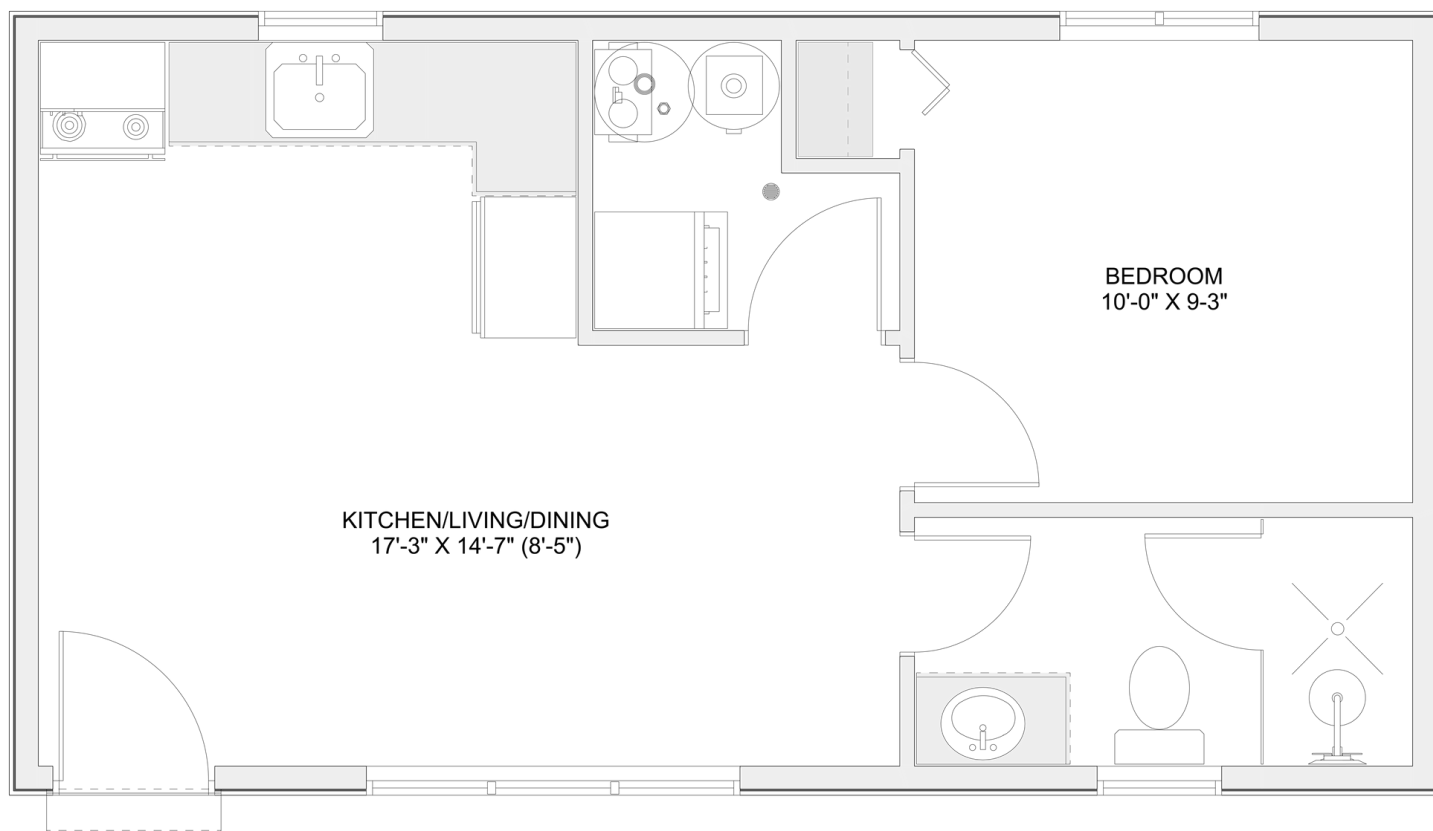

CHOOSE YOUR DREAM HOME

Not seeing the perfect plan? We also offer custom design services!

613-876-2488

information@houseofthree.ca

www.houseofthree.ca

PLAN #21-0374

MAIN FLOOR