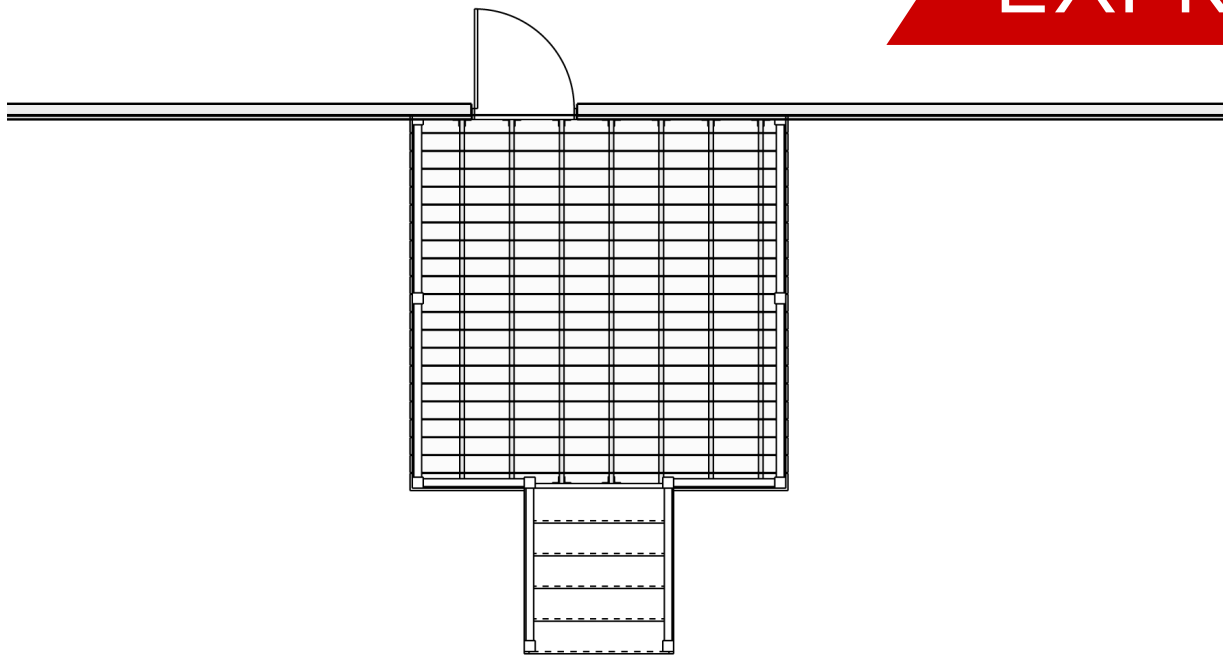

EXPRESS

THIS PHOTO IS AN AI
RENDERING AND MAY NOT
BE 100% ACCURATE

©HOUSE OF THREE INC.

DECK #10X10CENTRE

TYPE: DECK

SIZE: 100 SQ. FT.

OVERALL PLATFORM WIDTH: 10'-0"

OVERALL PLATFORM DEPTH: 10'-0"

MAX. PLATFORM HEIGHT: 5'-10" ABOVE FINISHED GRADE

STAIR WIDTH: 4'-0"

CHOOSE YOUR DREAM HOME

Not seeing the perfect plan? We also offer custom design services!

613-876-2488

information@houseofthree.ca

www.houseofthree.ca

DECK #10X10CENTRE

EXPRESS

PROPOSED MAIN FLOOR LAYOUT

PROPOSED FOUNDATION LAYOUT

ALL DIMENSIONS APPROXIMATE. E. & O. E.