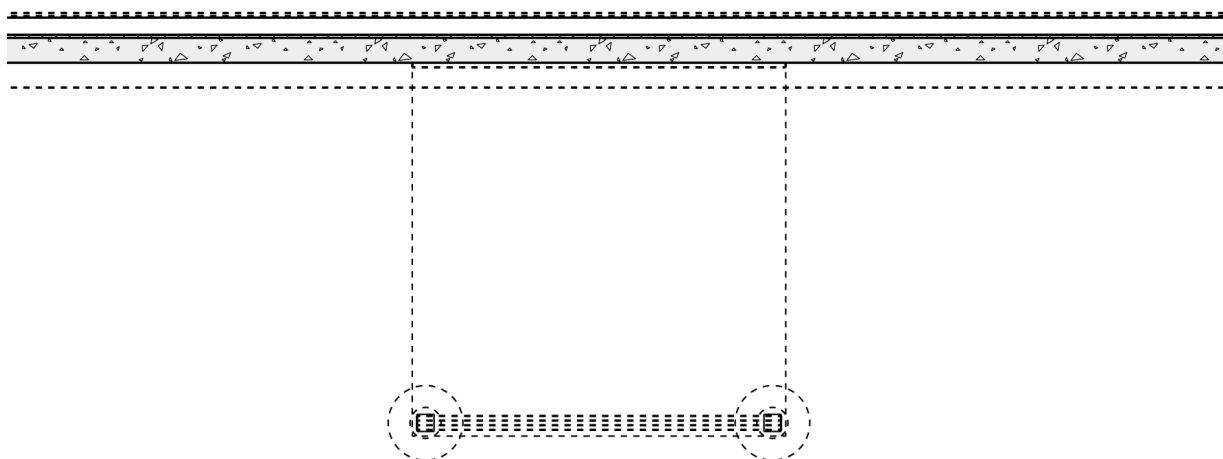

EXPRESS

THIS PHOTO IS AN AI
RENDERING AND MAY NOT
BE 100% ACCURATE

©HOUSE OF THREE INC.

DECK #10X10CENTRE

TYPE: DECK

SIZE: 100 SQ. FT.

OVERALL PLATFORM WIDTH: 10'-0"

OVERALL PLATFORM DEPTH: 10'-0"

MAX. PLATFORM HEIGHT: 5'-10" ABOVE FINISHED GRADE

STAIR WIDTH: 4'-0"

CHOOSE YOUR DREAM HOME

Not seeing the perfect plan? We also offer custom design services!

613-876-2488

information@houseofthree.ca

www.houseofthree.ca

DECK #10X10CENTRE

EXPRESS

PROPOSED MAIN FLOOR LAYOUT

PROPOSED FOUNDATION LAYOUT

ALL DIMENSIONS APPROXIMATE. E. & O. E.