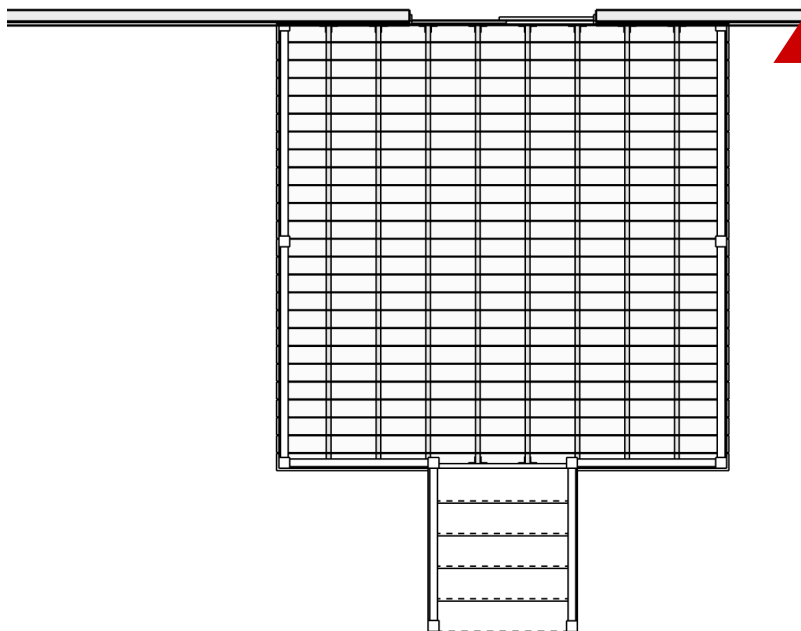

EXPRESS

THIS PHOTO IS AN AI RENDERING AND MAY NOT BE 100% ACCURATE

©HOUSE OF THREE INC.

DECK #12X12CENTRE

TYPE: DECK

SIZE: 144 SQ. FT.

OVERALL PLATFORM WIDTH: 12'-0"

OVERALL PLATFORM DEPTH: 12'-0"

MAX. PLATFORM HEIGHT: 5'-10" ABOVE FINISHED GRADE

STAIR WIDTH: 4'-0"

CHOOSE YOUR DREAM HOME

Not seeing the perfect plan? We also offer custom design services!

613-876-2488

information@houseofthree.ca

www.houseofthree.ca

DECK #12X12CENTRE

EXPRESS

PROPOSED MAIN FLOOR LAYOUT

PROPOSED FOUNDATION LAYOUT