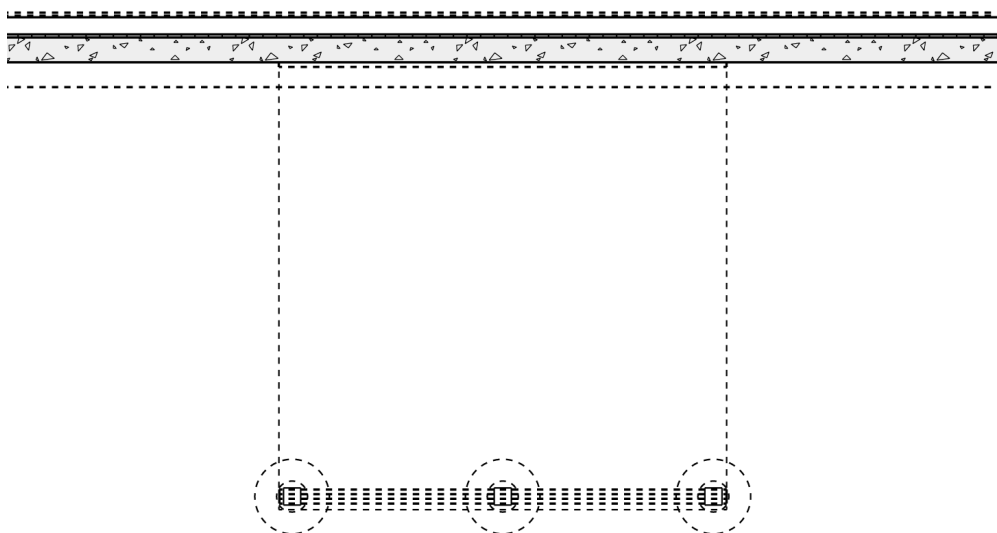

EXPRESS

THIS PHOTO IS AN AI RENDERING AND MAY NOT BE 100% ACCURATE

©HOUSE OF THREE INC.

DECK #12X12CENTRE

TYPE: DECK

SIZE: 144 SQ. FT.

OVERALL PLATFORM WIDTH: 12'-0"

OVERALL PLATFORM DEPTH: 12'-0"

MAX. PLATFORM HEIGHT: 5'-10" ABOVE FINISHED GRADE

STAIR WIDTH: 4'-0"

CHOOSE YOUR DREAM HOME

Not seeing the perfect plan? We also offer custom design services!

613-876-2488

information@houseofthree.ca

www.houseofthree.ca

DECK #12X12CENTRE

EXPRESS

PROPOSED MAIN FLOOR LAYOUT

PROPOSED FOUNDATION LAYOUT