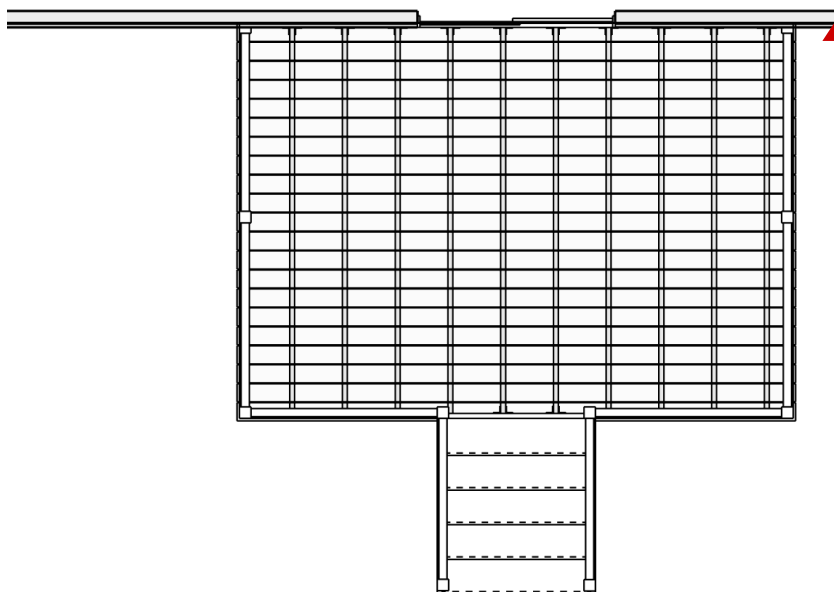

EXPRESS

THIS PHOTO IS AN AI RENDERING AND MAY NOT BE 100% ACCURATE

©HOUSE OF THREE INC.

DECK #14X10CENTRE

TYPE: DECK

SIZE: 140 SQ. FT.

OVERALL PLATFORM WIDTH: 14'-0"

OVERALL PLATFORM DEPTH: 10'-0"

MAX. PLATFORM HEIGHT: 5'-10" ABOVE FINISHED GRADE

STAIR WIDTH: 4'-0"

CHOOSE YOUR DREAM HOME

Not seeing the perfect plan? We also offer custom design services!

613-876-2488

information@houseofthree.ca

www.houseofthree.ca

DECK #14X10CENTRE

EXPRESS

PROPOSED MAIN FLOOR LAYOUT

PROPOSED FOUNDATION LAYOUT

ALL DIMENSIONS APPROXIMATE. E. & O. E.