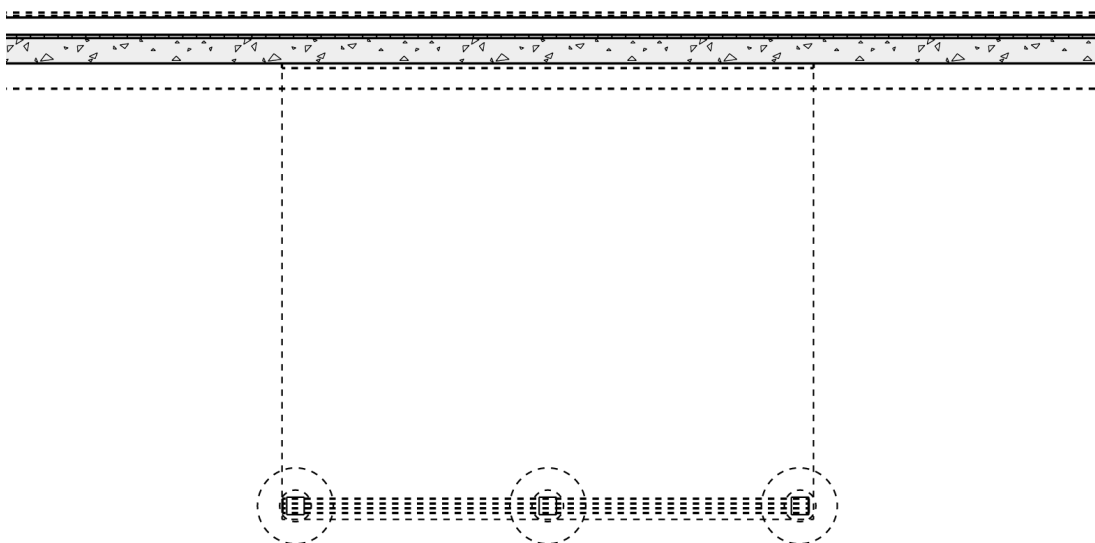

EXPRESS

DECK #14X12CENTRE

TYPE: DECK

SIZE: 168 SQ. FT.

OVERALL PLATFORM WIDTH: 14'-0"

OVERALL PLATFORM DEPTH: 12'-0"

MAX. PLATFORM HEIGHT: 5'-10" ABOVE FINISHED GRADE

STAIR WIDTH: 4'-0"

CHOOSE YOUR DREAM HOME

Not seeing the perfect plan? We also offer custom design services!

613-876-2488

information@houseofthree.ca

www.houseofthree.ca

DECK #14X12CENTRE

EXPRESS

PROPOSED MAIN FLOOR LAYOUT

PROPOSED FOUNDATION LAYOUT

ALL DIMENSIONS APPROXIMATE. E. & O. E.