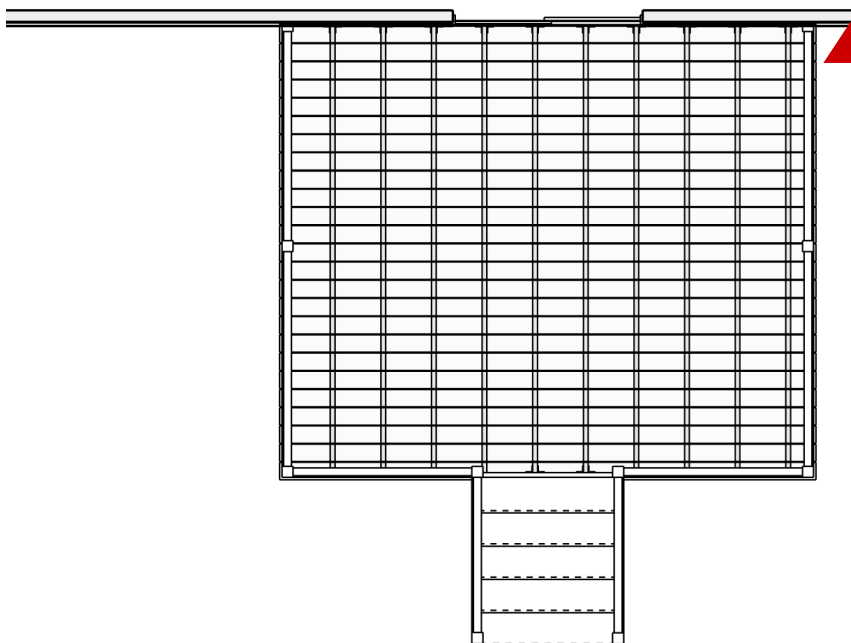

EXPRESS

DECK #14X12CENTRE

TYPE: DECK

SIZE: 168 SQ. FT.

OVERALL PLATFORM WIDTH: 14'-0"

OVERALL PLATFORM DEPTH: 12'-0"

MAX. PLATFORM HEIGHT: 5'-10" ABOVE FINISHED GRADE

STAIR WIDTH: 4'-0"

CHOOSE YOUR DREAM HOME

Not seeing the perfect plan? We also offer custom design services!

613-876-2488

information@houseofthree.ca

www.houseofthree.ca

DECK #14X12CENTRE

EXPRESS

PROPOSED MAIN FLOOR LAYOUT

PROPOSED FOUNDATION LAYOUT

ALL DIMENSIONS APPROXIMATE. E. & O. E.