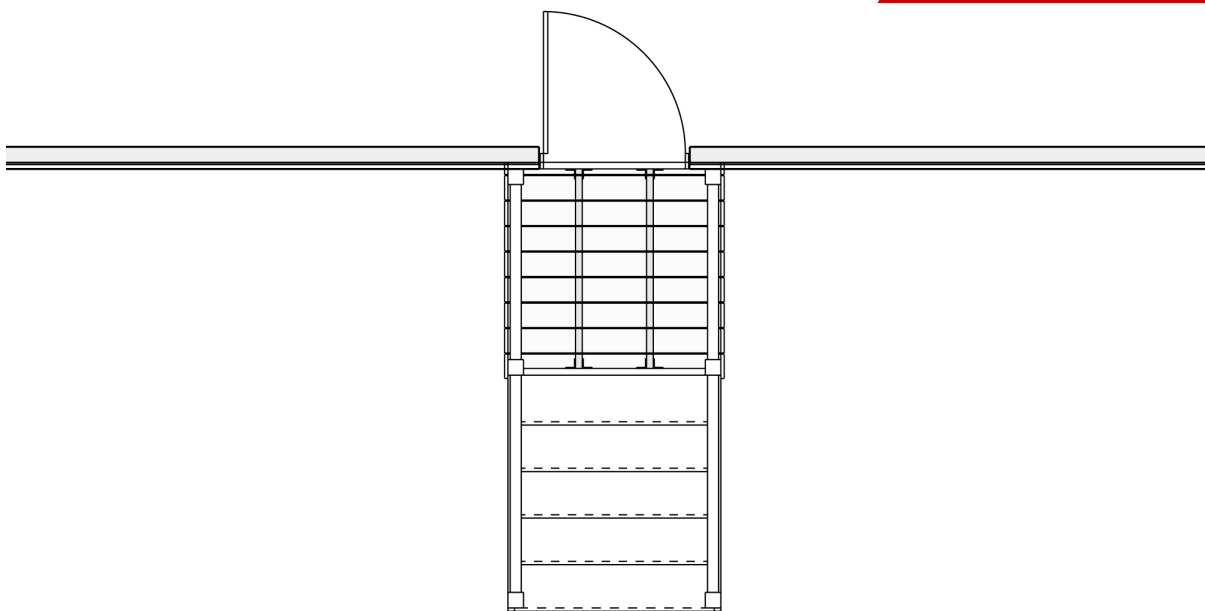

EXPRESS

THIS PHOTO IS AN AI RENDERING AND MAY NOT BE 100% ACCURATE

©HOUSE OF THREE INC.

DECK #4X4CENTRE

TYPE: DECK

SIZE: 16 SQ. FT.

OVERALL PLATFORM WIDTH: 4'-0"

OVERALL PLATFORM DEPTH: 4'-0"

MAX. PLATFORM HEIGHT: 5'-10" ABOVE FINISHED GRADE

STAIR WIDTH: 4'-0"

CHOOSE YOUR DREAM HOME

Not seeing the perfect plan? We also offer custom design services!

613-876-2488

information@houseofthree.ca

www.houseofthree.ca

DECK #4X4CENTRE

EXPRESS

PROPOSED MAIN FLOOR LAYOUT

PROPOSED FOUNDATION LAYOUT