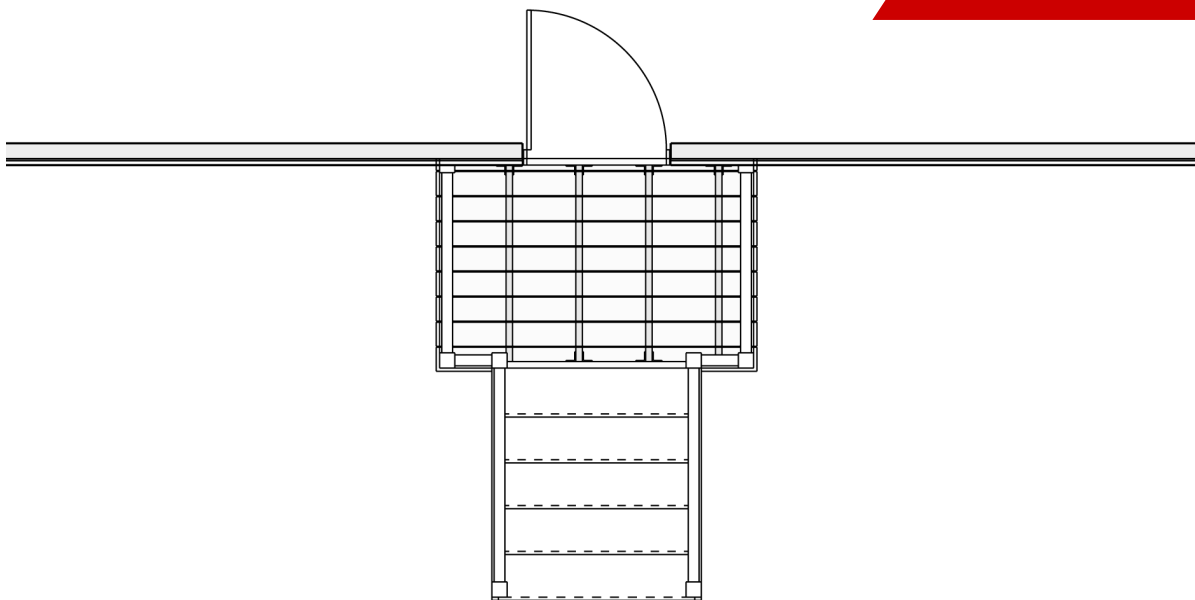

EXPRESS

THIS PHOTO IS AN AI
RENDERING AND MAY NOT
BE 100% ACCURATE

©HOUSE OF THREE INC

DECK #6X4CENTRE

TYPE: DECK

SIZE: 24 SQ. FT.

OVERALL PLATFORM WIDTH: 6'-0"

OVERALL PLATFORM DEPTH: 4'-0"

MAX. PLATFORM HEIGHT: 5'-10" ABOVE FINISHED GRADE

STAIR WIDTH: 4'-0"

CHOOSE YOUR DREAM HOME

Not seeing the perfect plan? We also offer custom design services!

613-876-2488

information@houseofthree.ca

www.houseofthree.ca

DECK #6X4CENTRE

EXPRESS

PROPOSED MAIN FLOOR LAYOUT

PROPOSED FOUNDATION LAYOUT