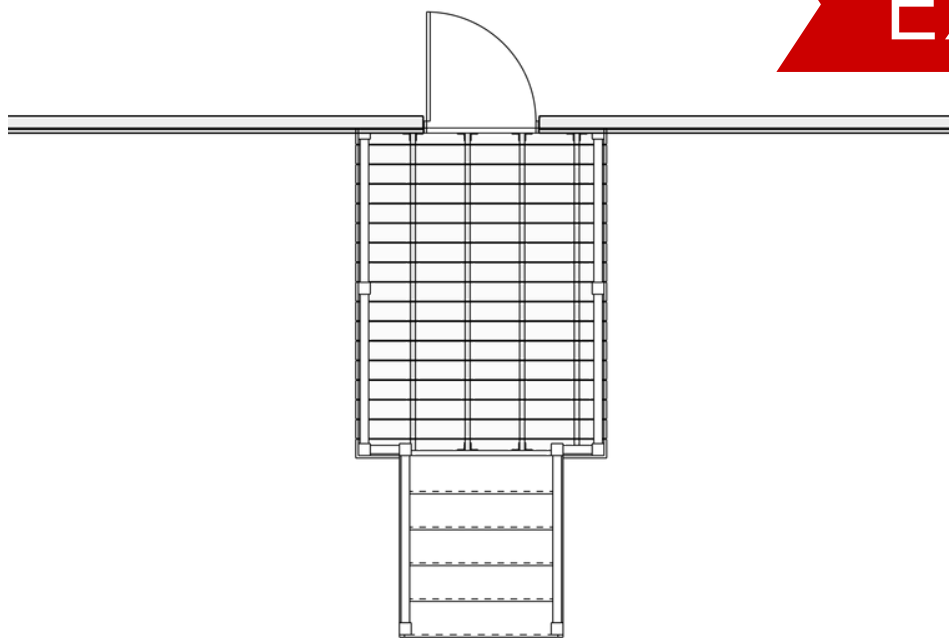

EXPRESS

THIS PHOTO IS AN AI RENDERING AND MAY NOT BE 100% ACCURATE

©HOUSE OF THREE INC.

DECK #6X8CENTRE

TYPE: DECK

SIZE: 48 SQ. FT.

OVERALL PLATFORM WIDTH: 6'-0"

OVERALL PLATFORM DEPTH: 8'-0"

MAX. PLATFORM HEIGHT: 5'-10" ABOVE FINISHED GRADE

STAIR WIDTH: 4'-0"

CHOOSE YOUR DREAM HOME

Not seeing the perfect plan? We also offer custom design services!

613-876-2488

information@houseofthree.ca

www.houseofthree.ca

DECK #6X8CENTRE

EXPRESS

PROPOSED MAIN FLOOR LAYOUT

PROPOSED FOUNDATION LAYOUT

ALL DIMENSIONS APPROXIMATE. E. & O. E.