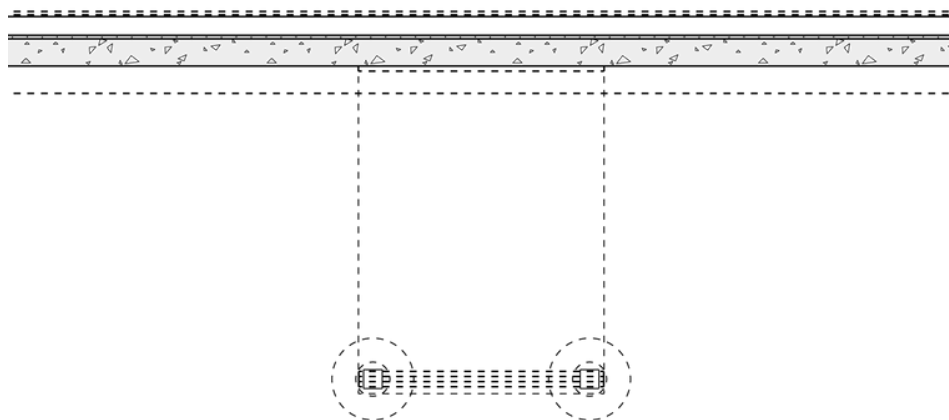

EXPRESS

THIS PHOTO IS AN AI RENDERING AND MAY NOT BE 100% ACCURATE

©HOUSE OF THREE INC.

DECK #6X8CENTRE

TYPE: DECK

SIZE: 48 SQ. FT.

OVERALL PLATFORM WIDTH: 6'-0"

OVERALL PLATFORM DEPTH: 8'-0"

MAX. PLATFORM HEIGHT: 5'-10" ABOVE FINISHED GRADE

STAIR WIDTH: 4'-0"

CHOOSE YOUR DREAM HOME

Not seeing the perfect plan? We also offer custom design services!

613-876-2488

information@houseofthree.ca

www.houseofthree.ca

DECK #6X8CENTRE

EXPRESS

PROPOSED MAIN FLOOR LAYOUT

PROPOSED FOUNDATION LAYOUT

ALL DIMENSIONS APPROXIMATE. E. & O. E.