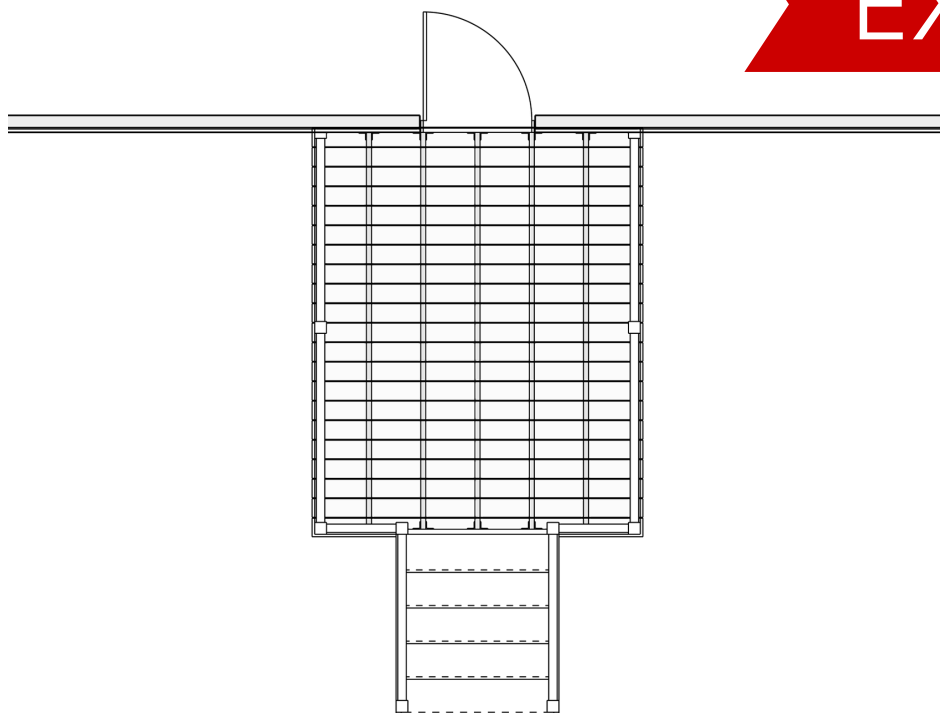

EXPRESS

THIS PHOTO IS AN AI
RENDERING AND MAY NOT
BE 100% ACCURATE

©HOUSE OF THREE INC.

DECK #8X10CENTRE

TYPE: DECK

SIZE: 80 SQ. FT.

OVERALL PLATFORM WIDTH: 8'-0"

OVERALL PLATFORM DEPTH: 10'-0"

MAX. PLATFORM HEIGHT: 5'-10" ABOVE FINISHED GRADE

STAIR WIDTH: 4'-0"

CHOOSE YOUR DREAM HOME

Not seeing the perfect plan? We also offer custom design services!

613-876-2488

information@houseofthree.ca

www.houseofthree.ca

DECK #8X10CENTRE

EXPRESS

PROPOSED MAIN FLOOR LAYOUT

PROPOSED FOUNDATION LAYOUT

ALL DIMENSIONS APPROXIMATE. E. & O. E.