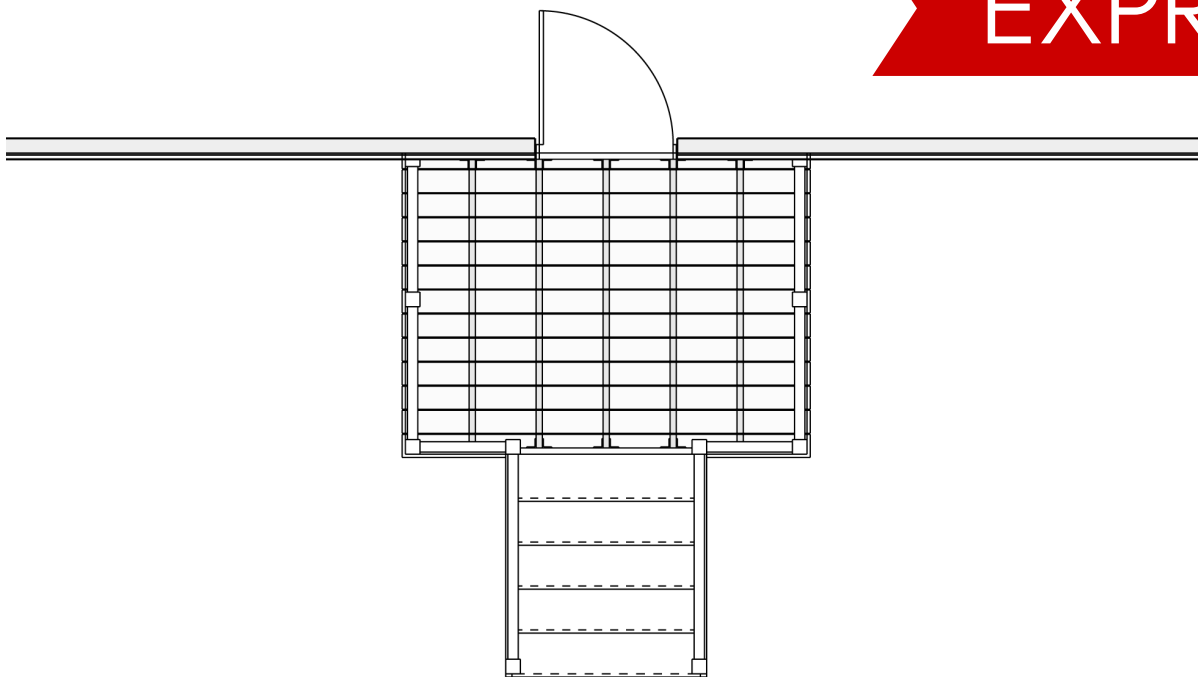

EXPRESS

THIS PHOTO IS AN AI
RENDERING AND MAY NOT
BE 100% ACCURATE

©HOUSE OF THREE INC.

DECK #8X6CENTRE

TYPE: DECK

SIZE: 48 SQ. FT.

OVERALL PLATFORM WIDTH: 8'-0"

OVERALL PLATFORM DEPTH: 6'-0"

MAX. PLATFORM HEIGHT: 5'-10" ABOVE FINISHED GRADE

STAIR WIDTH: 4'-0"

CHOOSE YOUR DREAM HOME

Not seeing the perfect plan? We also offer custom design services!

613-876-2488

information@houseofthree.ca

www.houseofthree.ca

DECK #8X6CENTRE

EXPRESS

PROPOSED MAIN FLOOR LAYOUT

PROPOSED FOUNDATION LAYOUT

ALL DIMENSIONS APPROXIMATE. E. & O. E.