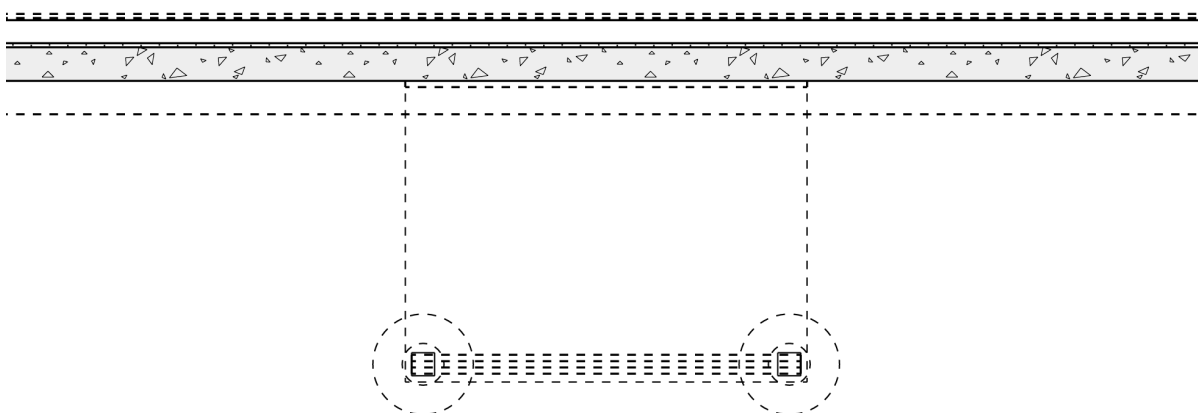

EXPRESS

THIS PHOTO IS AN AI
RENDERING AND MAY NOT
BE 100% ACCURATE

©HOUSE OF THREE INC.

DECK #8X6CENTRE

TYPE: DECK

SIZE: 48 SQ. FT.

OVERALL PLATFORM WIDTH: 8'-0"

OVERALL PLATFORM DEPTH: 6'-0"

MAX. PLATFORM HEIGHT: 5'-10" ABOVE FINISHED GRADE

STAIR WIDTH: 4'-0"

CHOOSE YOUR DREAM HOME

Not seeing the perfect plan? We also offer custom design services!

613-876-2488

information@houseofthree.ca

www.houseofthree.ca

DECK #8X6CENTRE

EXPRESS

PROPOSED MAIN FLOOR LAYOUT

PROPOSED FOUNDATION LAYOUT

ALL DIMENSIONS APPROXIMATE. E. & O. E.