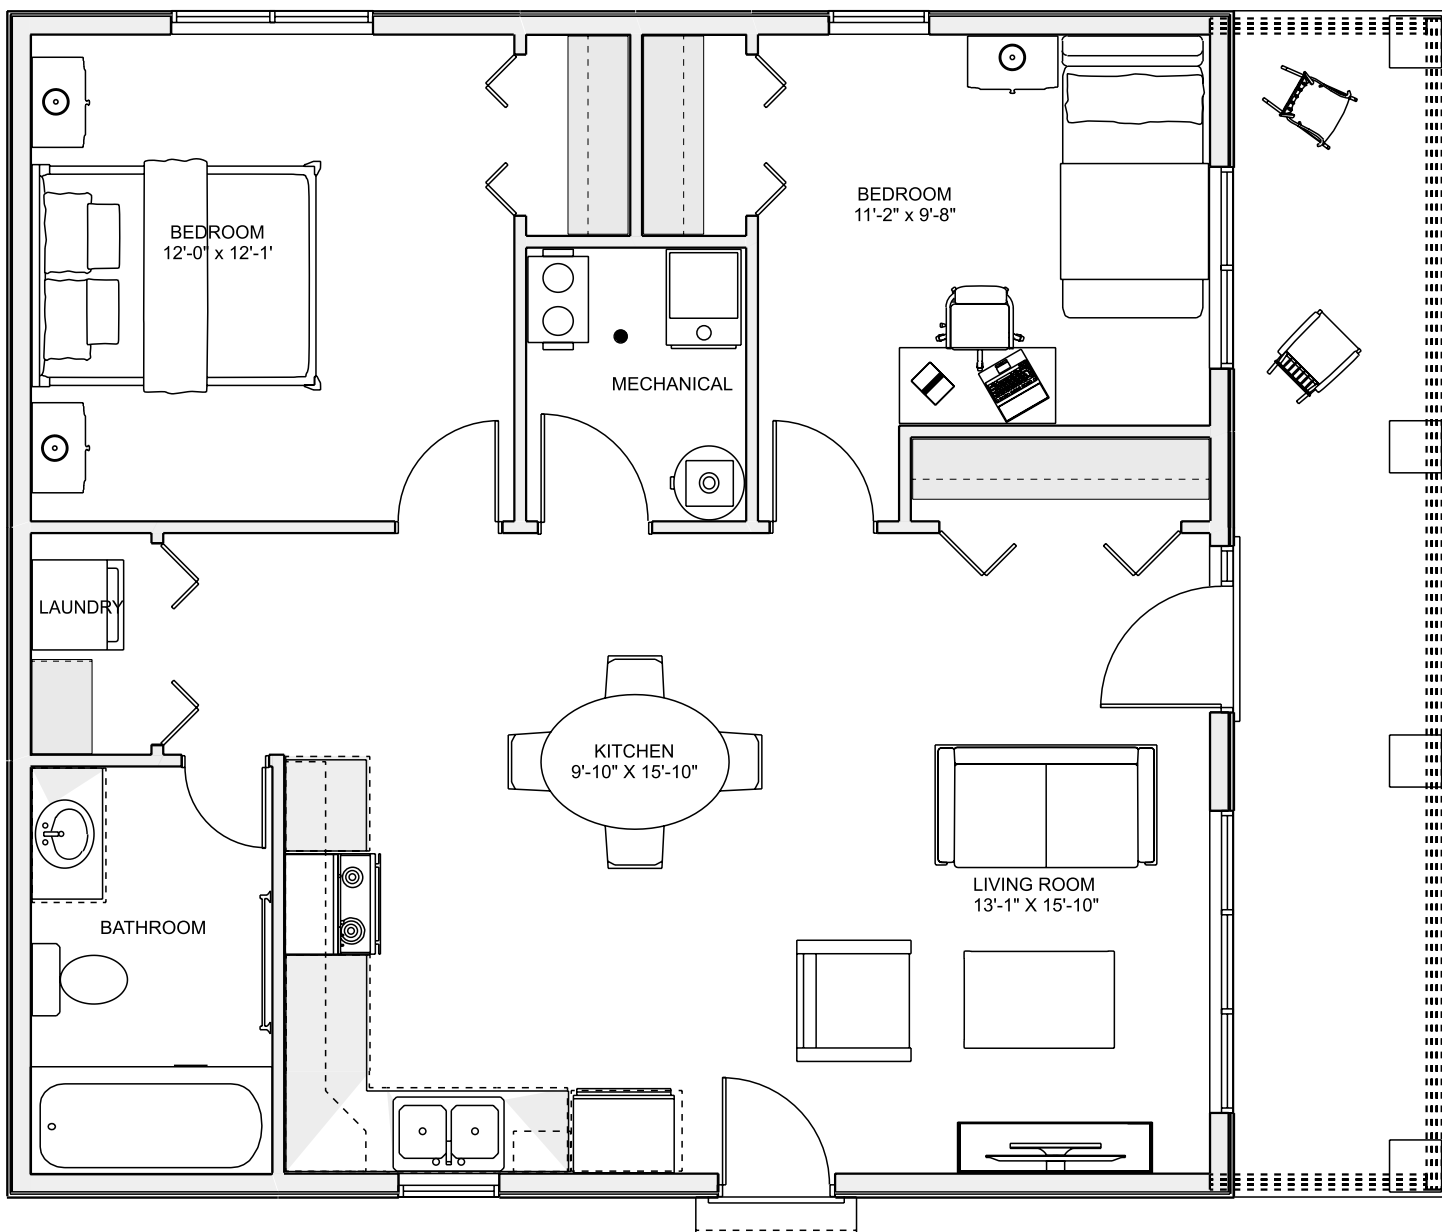

©HOUSEOFTHREE
AI RENDERING SHOWN,
MAY NOT BE EXACT.

PLAN #21-0001

2 BEDROOMS

1 BATHROOM

TYPE: Bungalow

SIZE (SQUARE FEET): 880 SQ. FT.

OVERALL WIDTH: 29'-2"

OVERALL DEPTH: 35'-9"

CHOOSE YOUR DREAM HOME

Not seeing the perfect plan? We also offer custom design services!

613-876-2488

information@houseofthree.ca

www.houseofthree.ca

PLAN #21-0001

MAIN FLOOR

CHOOSE YOUR DREAM HOME

Not seeing the perfect plan? We also offer custom design services!

613-876-2488

information@houseofthree.ca

www.houseofthree.ca

PLAN #21-0001

FOUNDATION

ALL DIMENSIONS APPROXIMATE. E. & O. E.