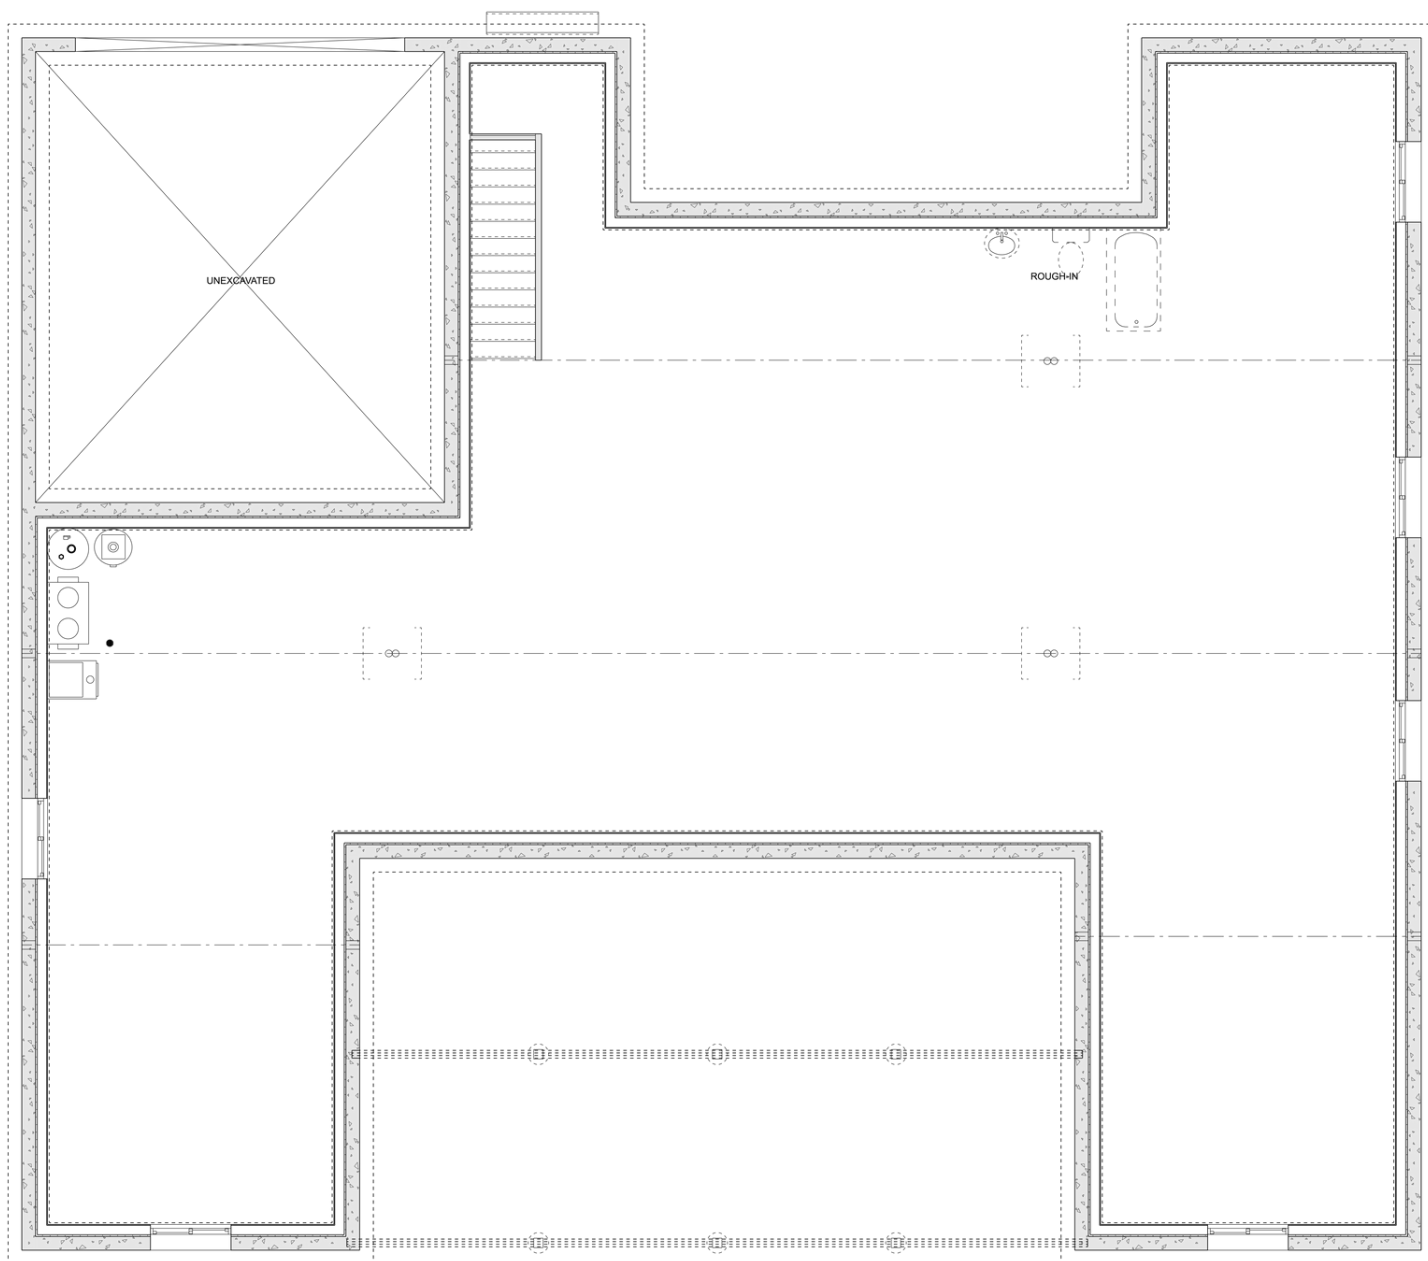

PLAN #21-0002

4 BEDROOMS

2.5 BATHROOMS

TYPE: Bungalow

SIZE: 2,655 SQ. FT.

OVERALL WIDTH: 68'-0"

OVERALL DEPTH: 58'-11"

CHOOSE YOUR DREAM HOME

Not seeing the perfect plan? We also offer custom design services!

613-876-2488

information@houseofthree.ca

www.houseofthree.ca

PLAN #21-0002

MAIN FLOOR

ALL DIMENSIONS APPROXIMATE. E. & O. E.

CHOOSE YOUR DREAM HOME

Not seeing the perfect plan? We also offer custom design services!

613-876-2488

information@houseofthree.ca

www.houseofthree.ca

PLAN #21-0002

FOUNDATION

ALL DIMENSIONS APPROXIMATE. E. & O. E.