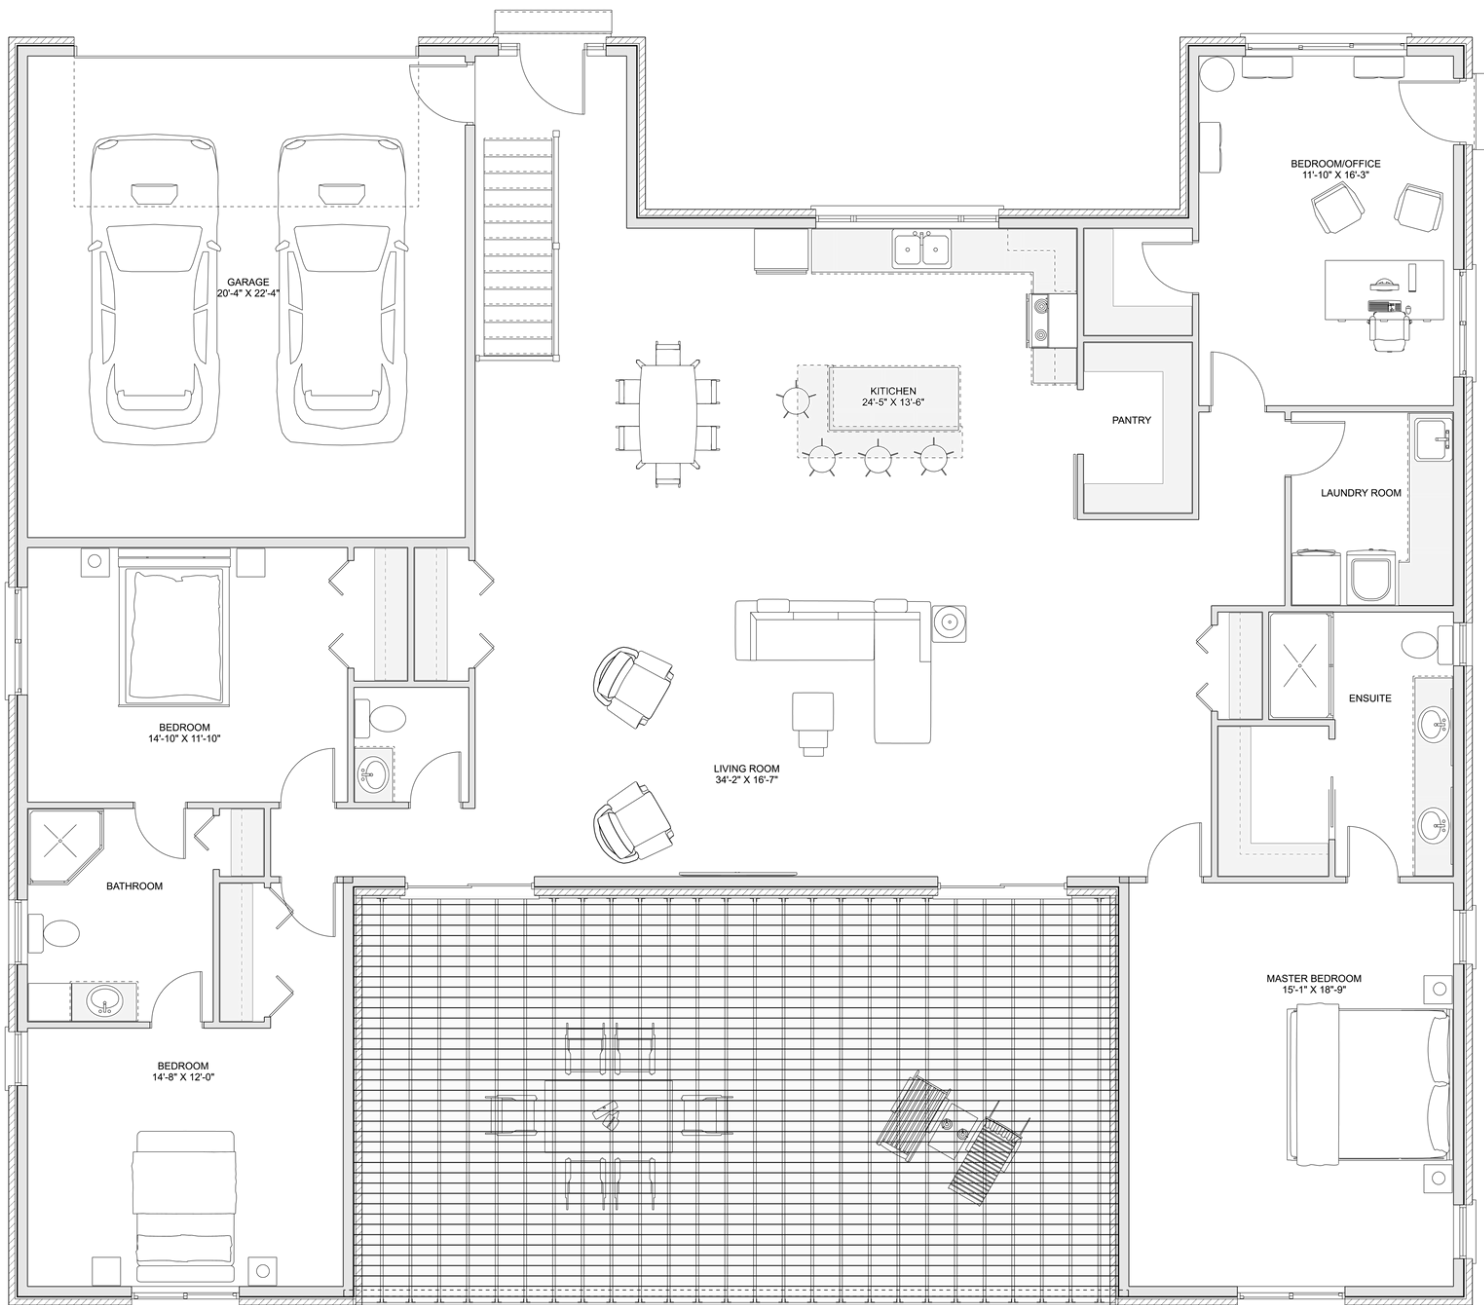

PLAN #21-0002

4 BEDROOMS

2.5 BATHROOMS

TYPE: Bungalow

SIZE: 2,655 SQ. FT.

OVERALL WIDTH: 68'-0"

OVERALL DEPTH: 58'-11"

CHOOSE YOUR DREAM HOME

Not seeing the perfect plan? We also offer custom design services!

613-876-2488

information@houseofthree.ca

www.houseofthree.ca

PLAN #21-0002

MAIN FLOOR

ALL DIMENSIONS APPROXIMATE. E. & O. E.

CHOOSE YOUR DREAM HOME

Not seeing the perfect plan? We also offer custom design services!

613-876-2488

information@houseofthree.ca

www.houseofthree.ca

PLAN #21-0002

FOUNDATION

ALL DIMENSIONS APPROXIMATE. E. & O. E.