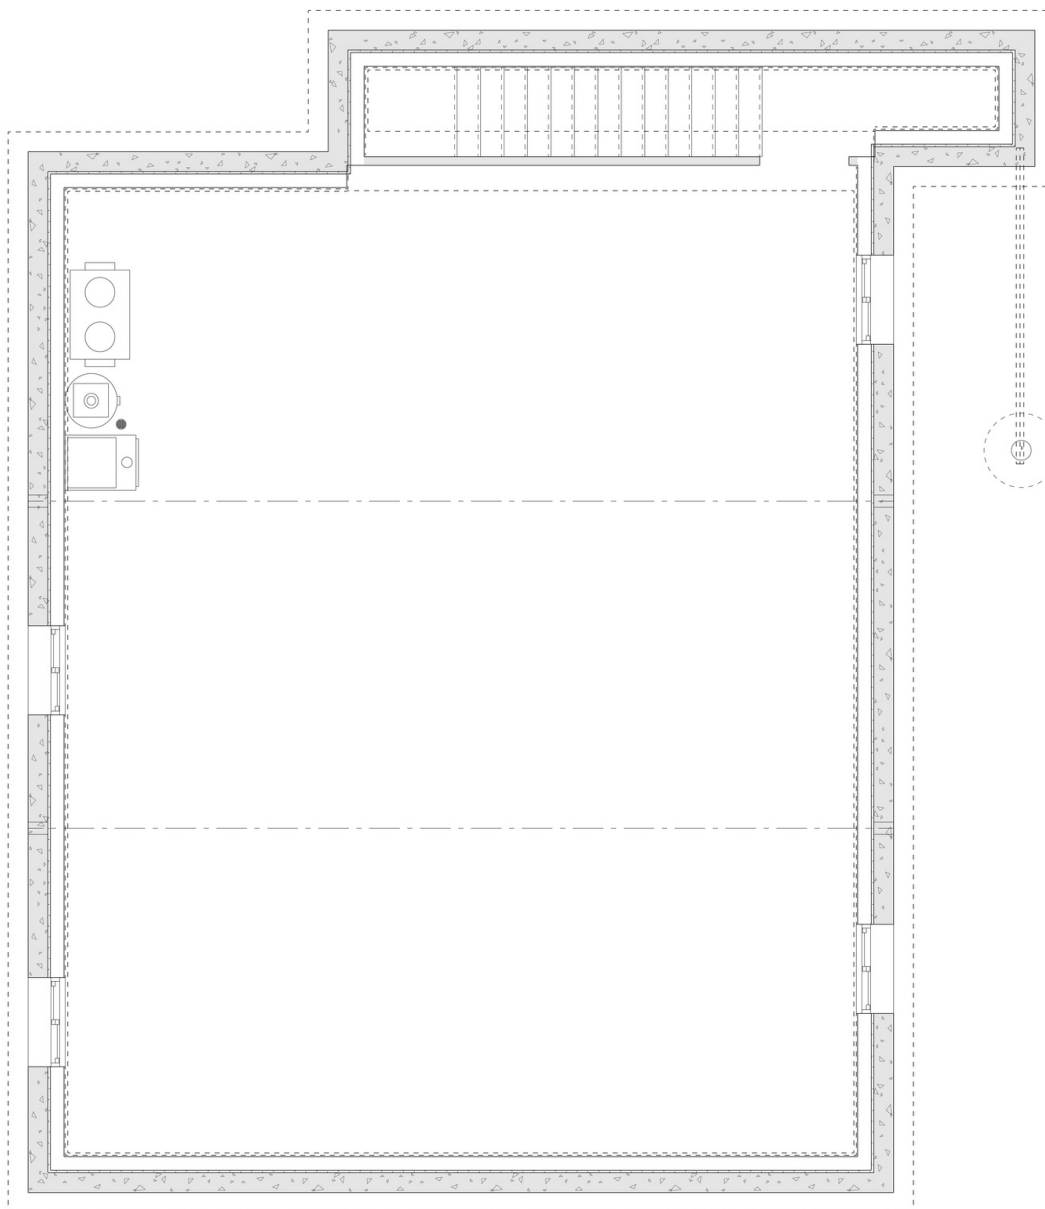

PLAN #21-0004

3 BEDROOM UNIT + 1 BEDROOM UNIT

2 BATHROOM (1 PER UNIT)

TYPE: House (Duplex)
SIZE (SQ. FT.): 1976 SQ. FT.
OVERALL WIDTH: 33'-10"
OVERALL DEPTH: 46'-1"

CHOOSE YOUR DREAM HOME

Not seeing the perfect plan? We also offer custom design services!

information@houseofthree.ca

www.houseofthree.ca

PLAN #21-0004

MAIN FLOOR

CHOOSE YOUR DREAM HOME

Not seeing the perfect plan? We also offer custom design services!

613-876-2488

information@houseofthree.ca

www.houseofthree.ca

PLAN #21-0004

FOUNDATION

ALL DIMENSIONS APPROXIMATE. E. & O. E.