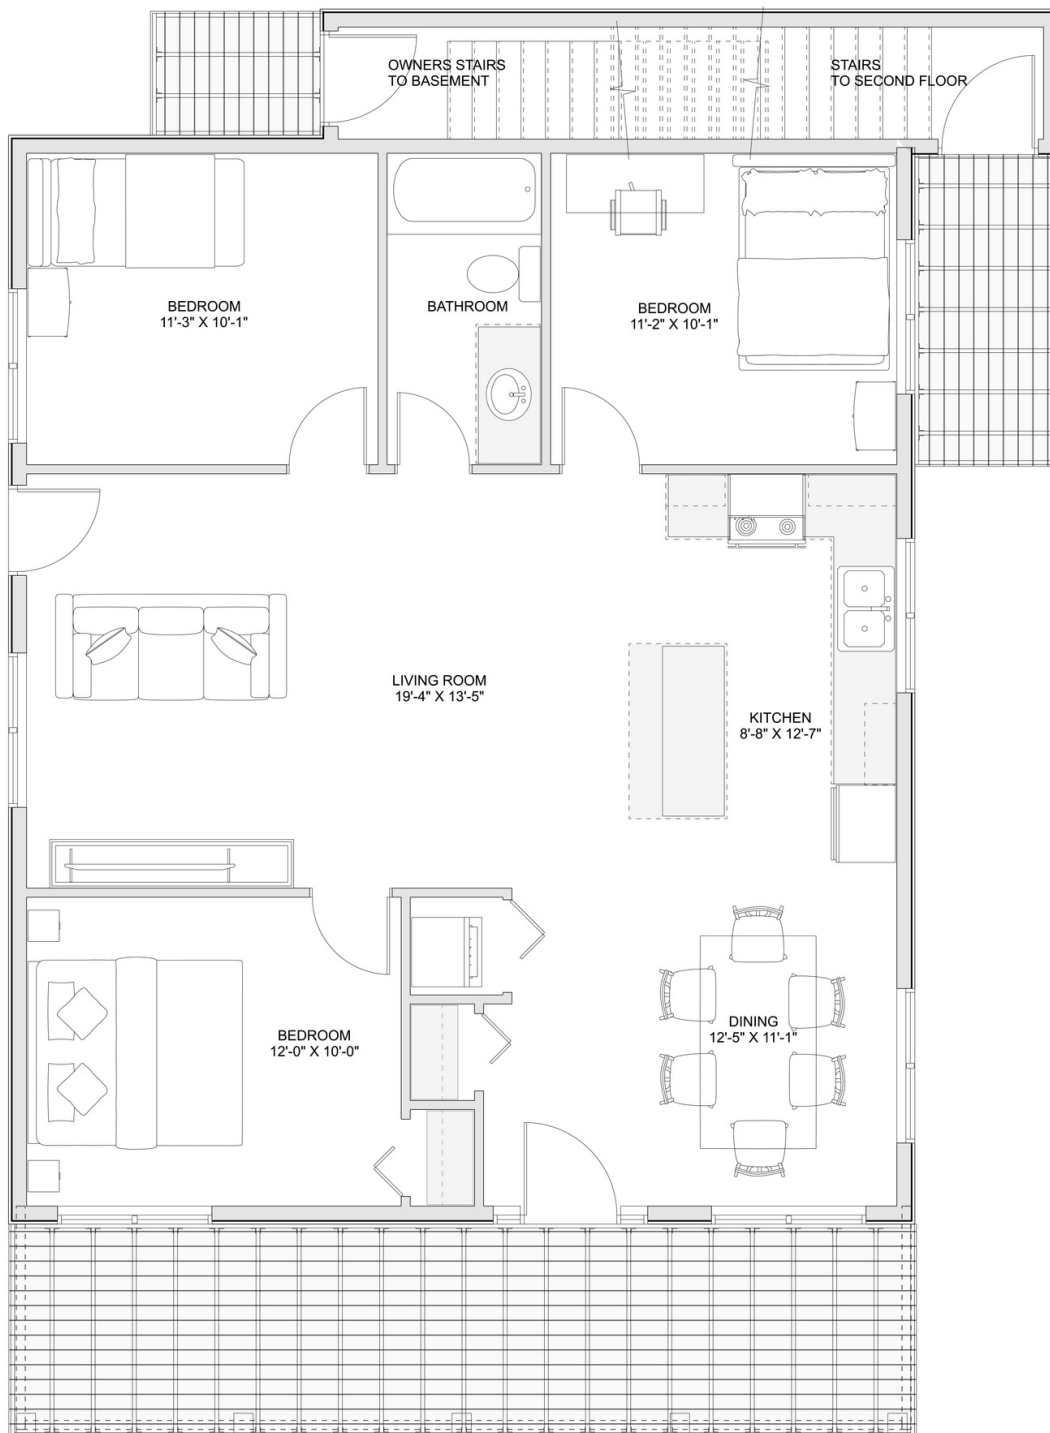

CHOOSE YOUR DREAM HOME

Not seeing the perfect plan? We also offer custom design services!

613-876-2488

information@houseofthree.ca

www.houseofthree.ca

PLAN #21-0004

MAIN FLOOR