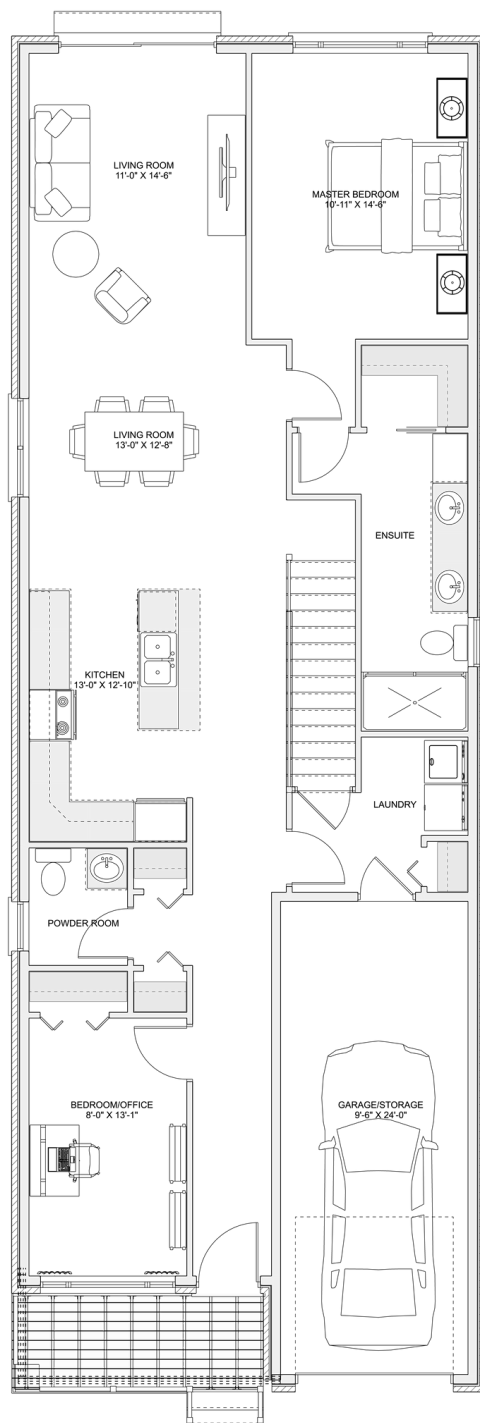

PLAN #21-0005

4 BEDROOMS

2.5 BATHROOMS

TYPE: House

SIZE (SQ. FT.): 1,983 SQ. FT.

OVERALL WIDTH: 24'-0"

OVERALL DEPTH: 68'-9"

CHOOSE YOUR DREAM HOME

Not seeing the perfect plan? We also offer custom design services!

613-876-2488

information@houseofthree.ca

www.houseofthree.ca

PLAN #21-0005

SECOND FLOOR

CHOOSE YOUR DREAM HOME

Not seeing the perfect plan? We also offer custom design services!

613-876-2488

information@houseofthree.ca

www.houseofthree.ca

PLAN #21-0005

MAIN FLOOR

CHOOSE YOUR DREAM HOME

Not seeing the perfect plan? We also offer custom design services!

613-876-2488

information@houseofthree.ca

www.houseofthree.ca

PLAN #21-0005

FOUNDATION

ALL DIMENSIONS APPROXIMATE. E. & O. E.