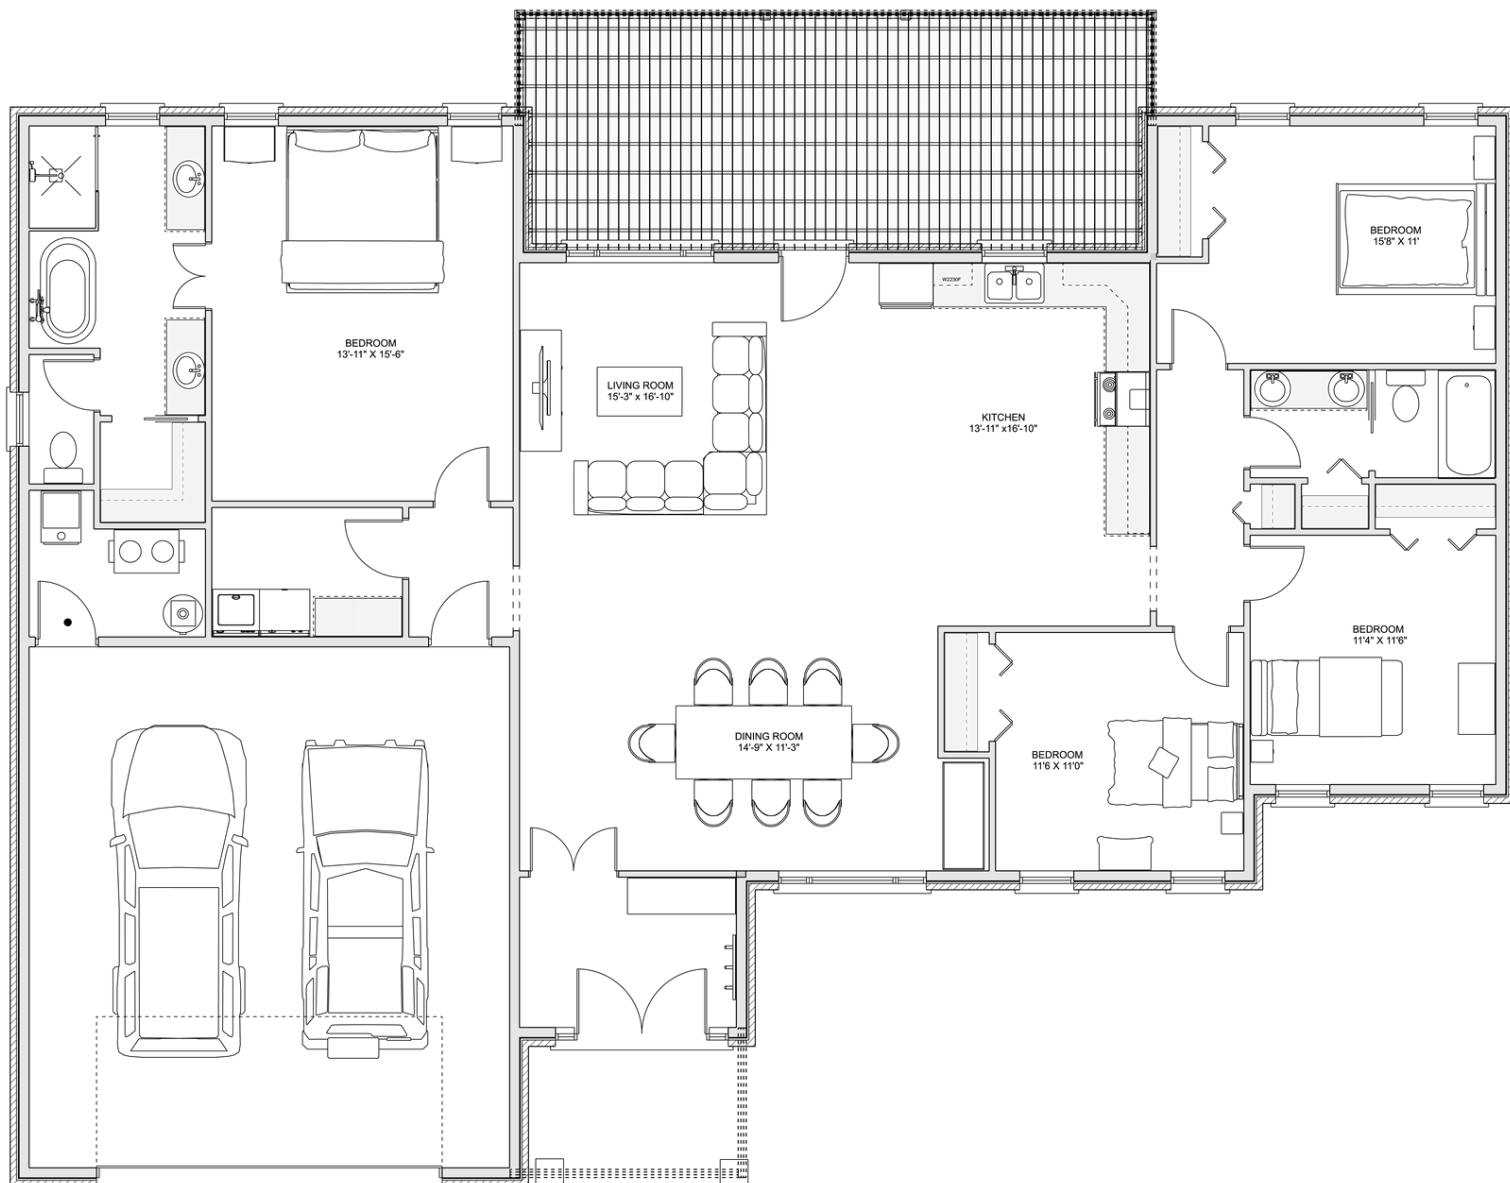

PLAN #21-0006

4 BEDROOMS

2 BATHROOM

TYPE: Bungalow

SIZE: 2,125 SQ. FT.

OVERALL WIDTH: 69'-8"

OVERALL DEPTH: 54'-7"

CHOOSE YOUR DREAM HOME

Not seeing the perfect plan? We also offer custom design services!

613-876-2488

information@houseofthree.ca

www.houseofthree.ca

PLAN #21-0006

MAIN FLOOR

CHOOSE YOUR DREAM HOME

Not seeing the perfect plan? We also offer custom design services!

613-876-2488

information@houseofthree.ca

www.houseofthree.ca

PLAN #21-0006

FOUNDATION

ALL DIMENSIONS APPROXIMATE. E. & O. E.