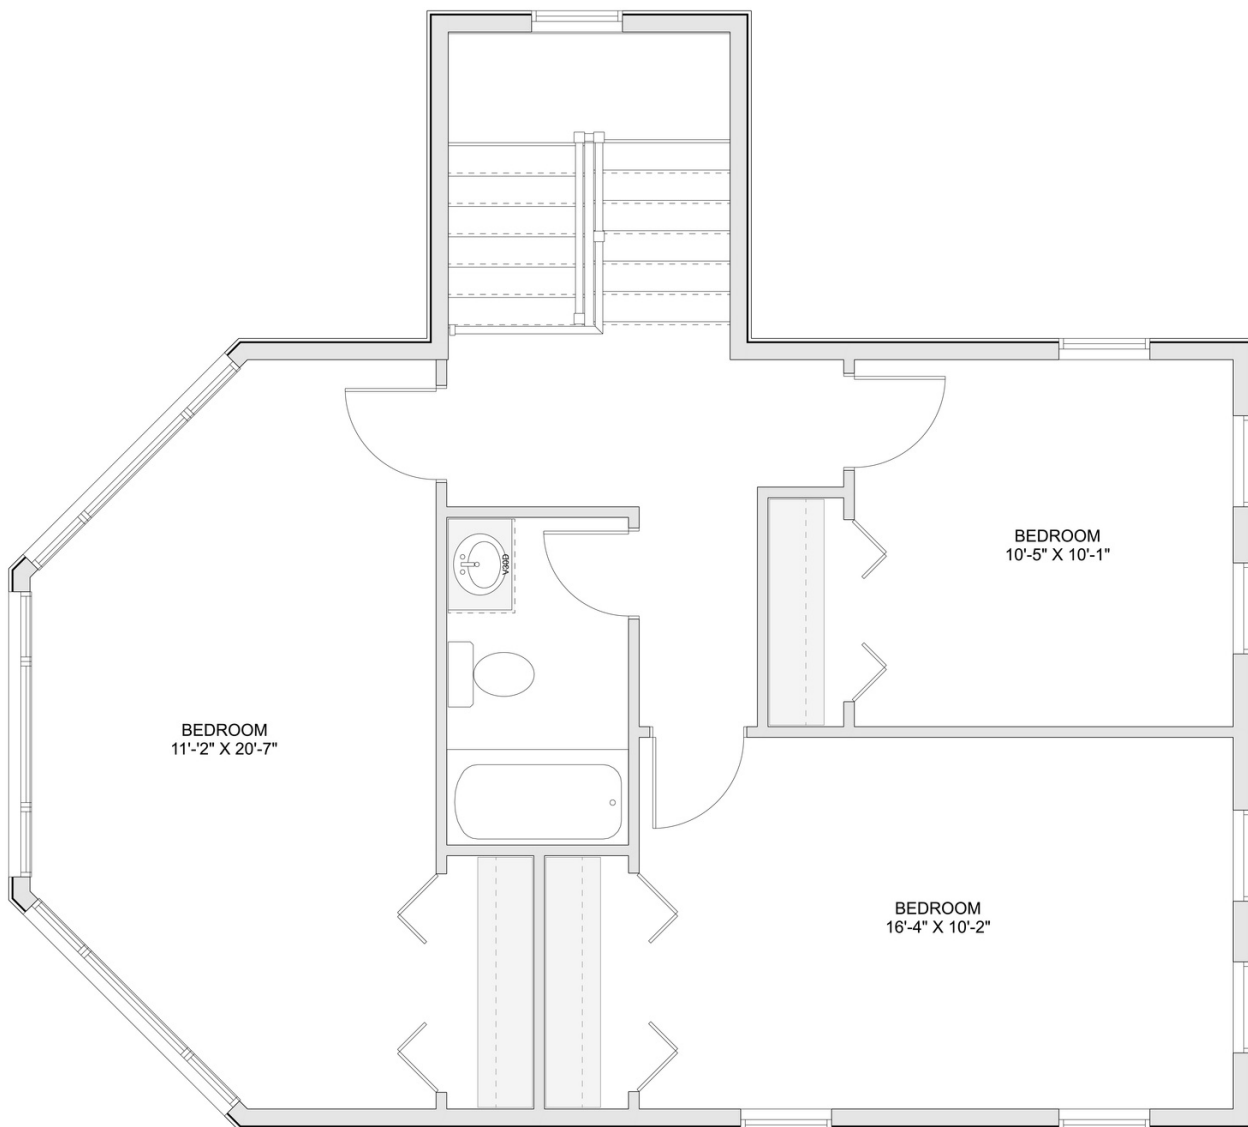

# PLAN #21-0007

3 BEDROOMS

1.5 BATHROOMS

TYPE: House

SIZE (SQ. FT.): 1,570 SQ. FT.

OVERALL WIDTH: 39'-9"

OVERALL DEPTH: 40'-9"

## PLAN #21-0007

## SECOND FLOOR