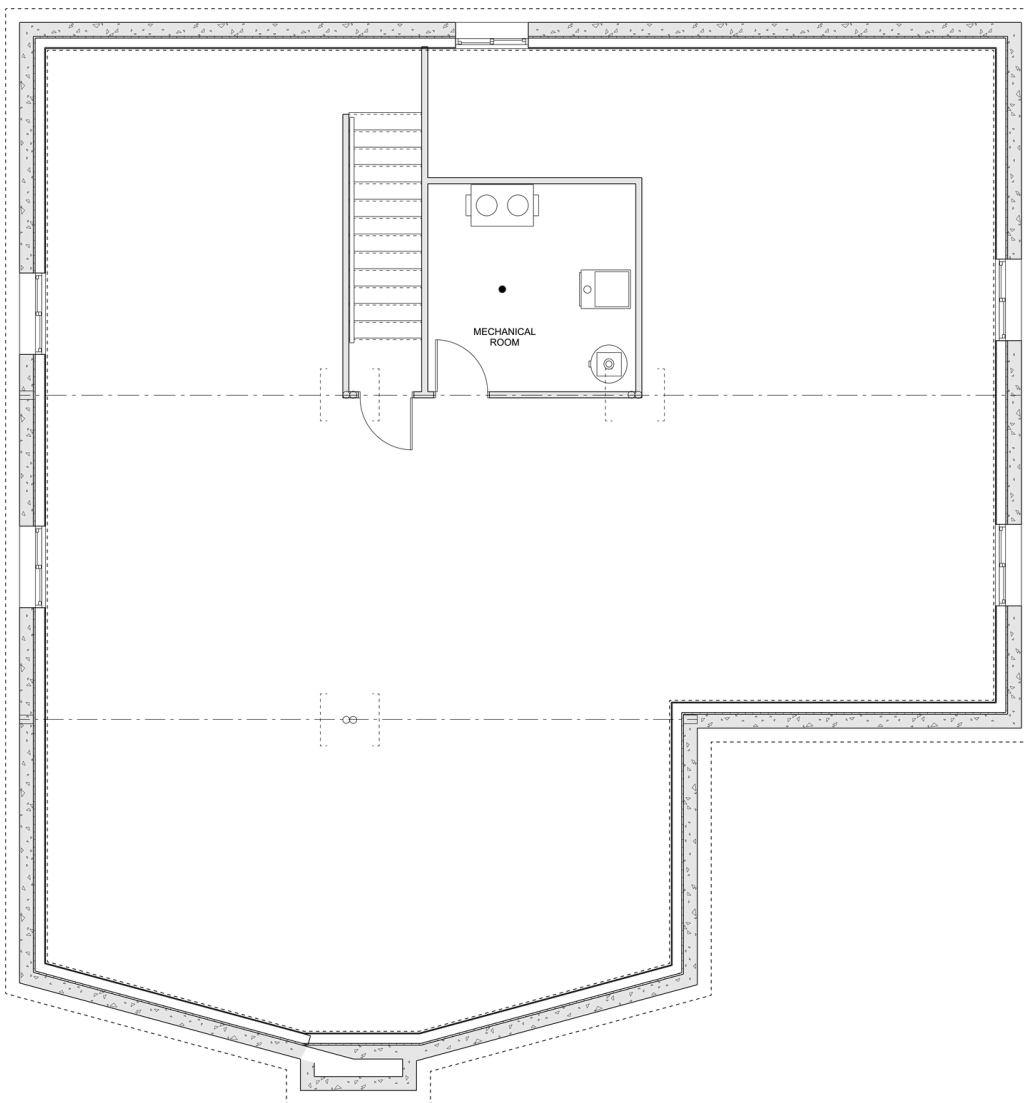

PLAN #21-0008

5 BEDROOMS

2.5 BATHROOMS

TYPE: House

SIZE: 2,949 SQ. FT.

OVERALL WIDTH: 48'-2"

OVERALL DEPTH: 68'-6"

CHOOSE YOUR DREAM HOME

613-876-2488

information@houseofthree.ca

www.houseofthree.ca

PLAN #21-0008

MAIN FLOOR

CHOOSE YOUR DREAM HOME

Not seeing the perfect plan? We also offer custom design services!

613-876-2488

information@houseofthree.ca

www.houseofthree.ca

PLAN #21-0008

FOUNDATION

ALL DIMENSIONS APPROXIMATE. E. & O. E.