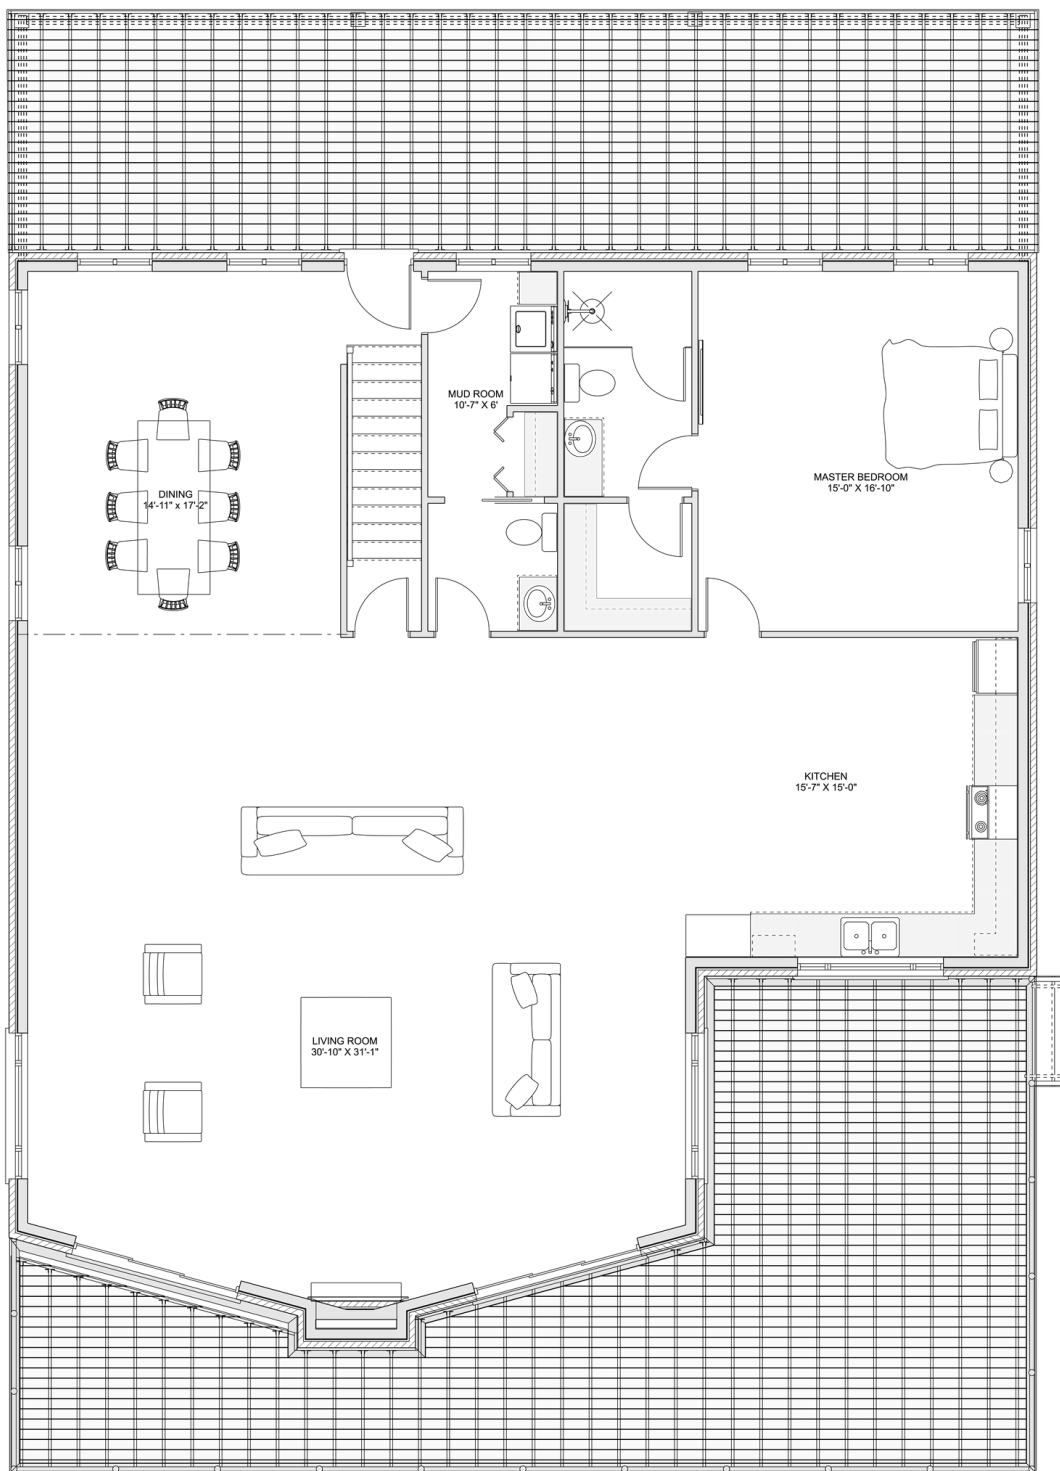

PLAN #21-0008

5 BEDROOMS

2.5 BATHROOMS

TYPE: House

SIZE: 2,949 SQ. FT.

OVERALL WIDTH: 48'-2"

OVERALL DEPTH: 68'-6"

CHOOSE YOUR DREAM HOME

Not seeing the perfect plan? We also offer custom design services!

613-876-2488

information@houseofthree.ca

www.houseofthree.ca

PLAN #21-0008

SECOND FLOOR

CHOOSE YOUR DREAM HOME

Not seeing the perfect plan? We also offer custom design services!

613-876-2488

information@houseofthree.ca

www.houseofthree.ca

PLAN #21-0008

MAIN FLOOR

CHOOSE YOUR DREAM HOME

Not seeing the perfect plan? We also offer custom design services!

613-876-2488

information@houseofthree.ca

www.houseofthree.ca

PLAN #21-0008

FOUNDATION

ALL DIMENSIONS APPROXIMATE. E. & O. E.