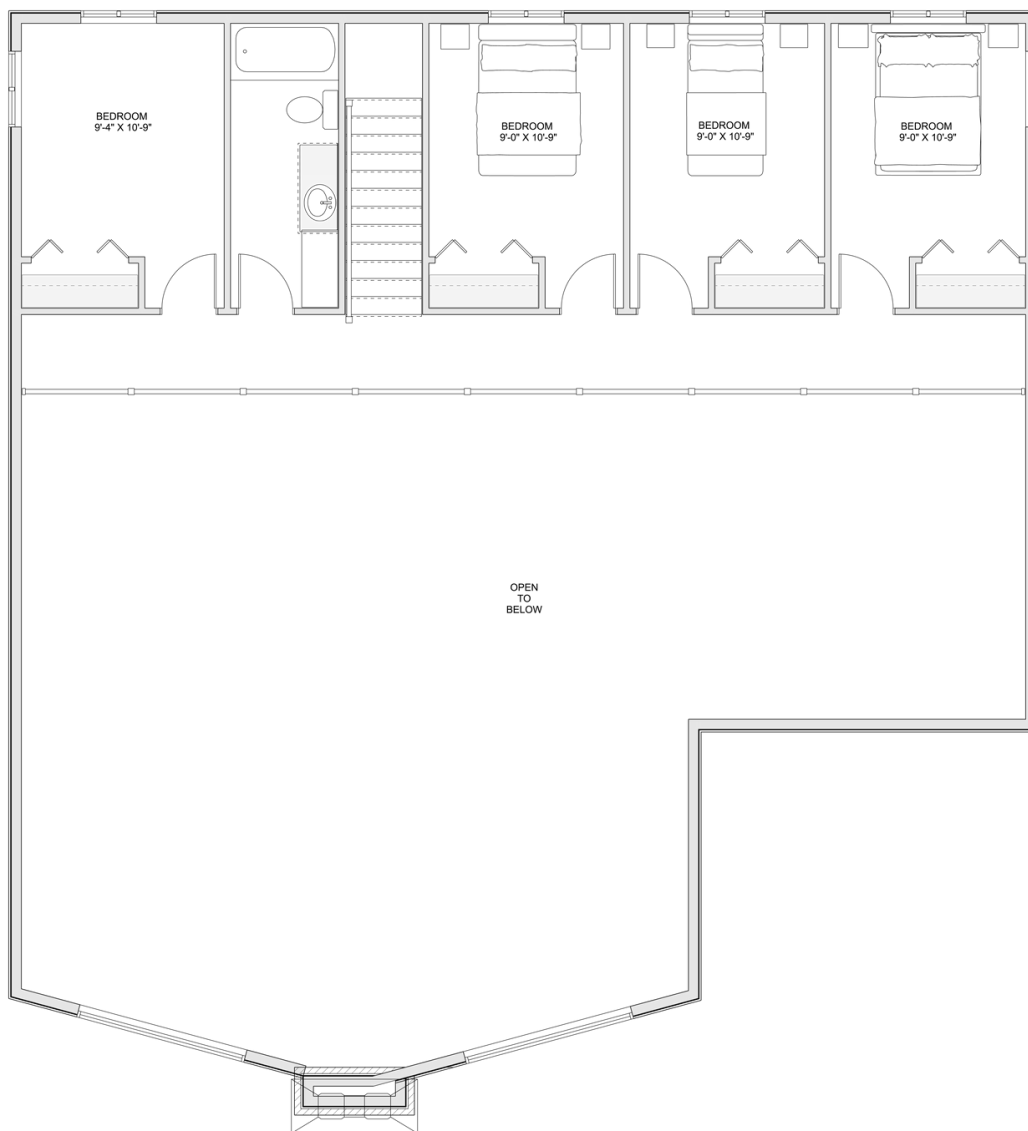

PLAN #21-0008

5 BEDROOMS

2.5 BATHROOMS

TYPE: House

SIZE: 2,949 SQ. FT.

OVERALL WIDTH: 48'-2"

OVERALL DEPTH: 68'-6"

CHOOSE YOUR DREAM HOME

Not seeing the perfect plan? We also offer custom design services!

613-876-2488

information@houseofthree.ca

www.houseofthree.ca

PLAN #21-0008

SECOND FLOOR

CHOOSE YOUR DREAM HOME

Not seeing the perfect plan? We also offer custom design services!