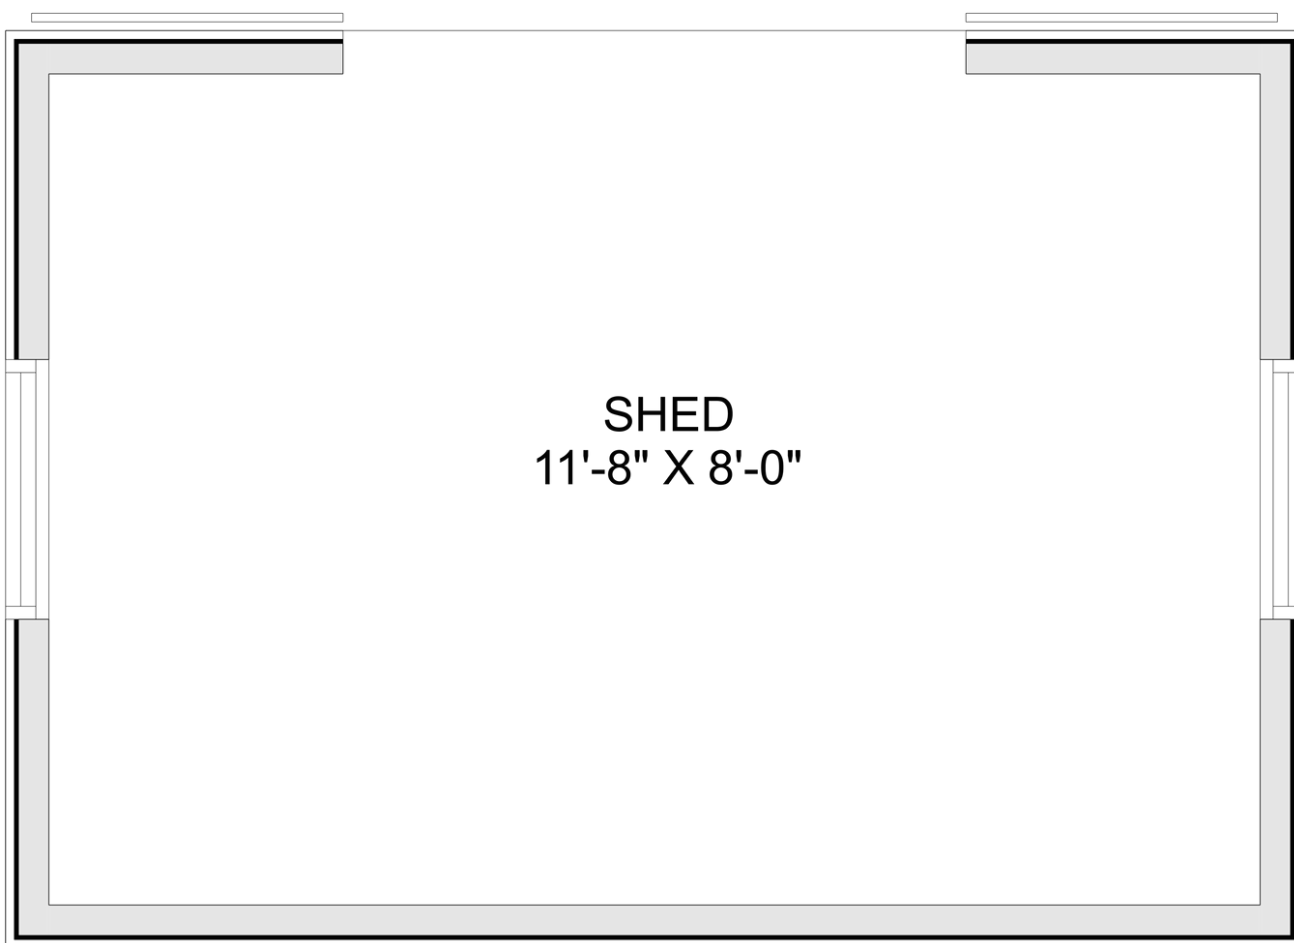

CHOOSE YOUR DREAM HOME

Not seeing the perfect plan? We also offer custom design services!

613-876-2488

information@houseofthree.ca

www.houseofthree.ca

PLAN #21-0009

MAIN FLOOR