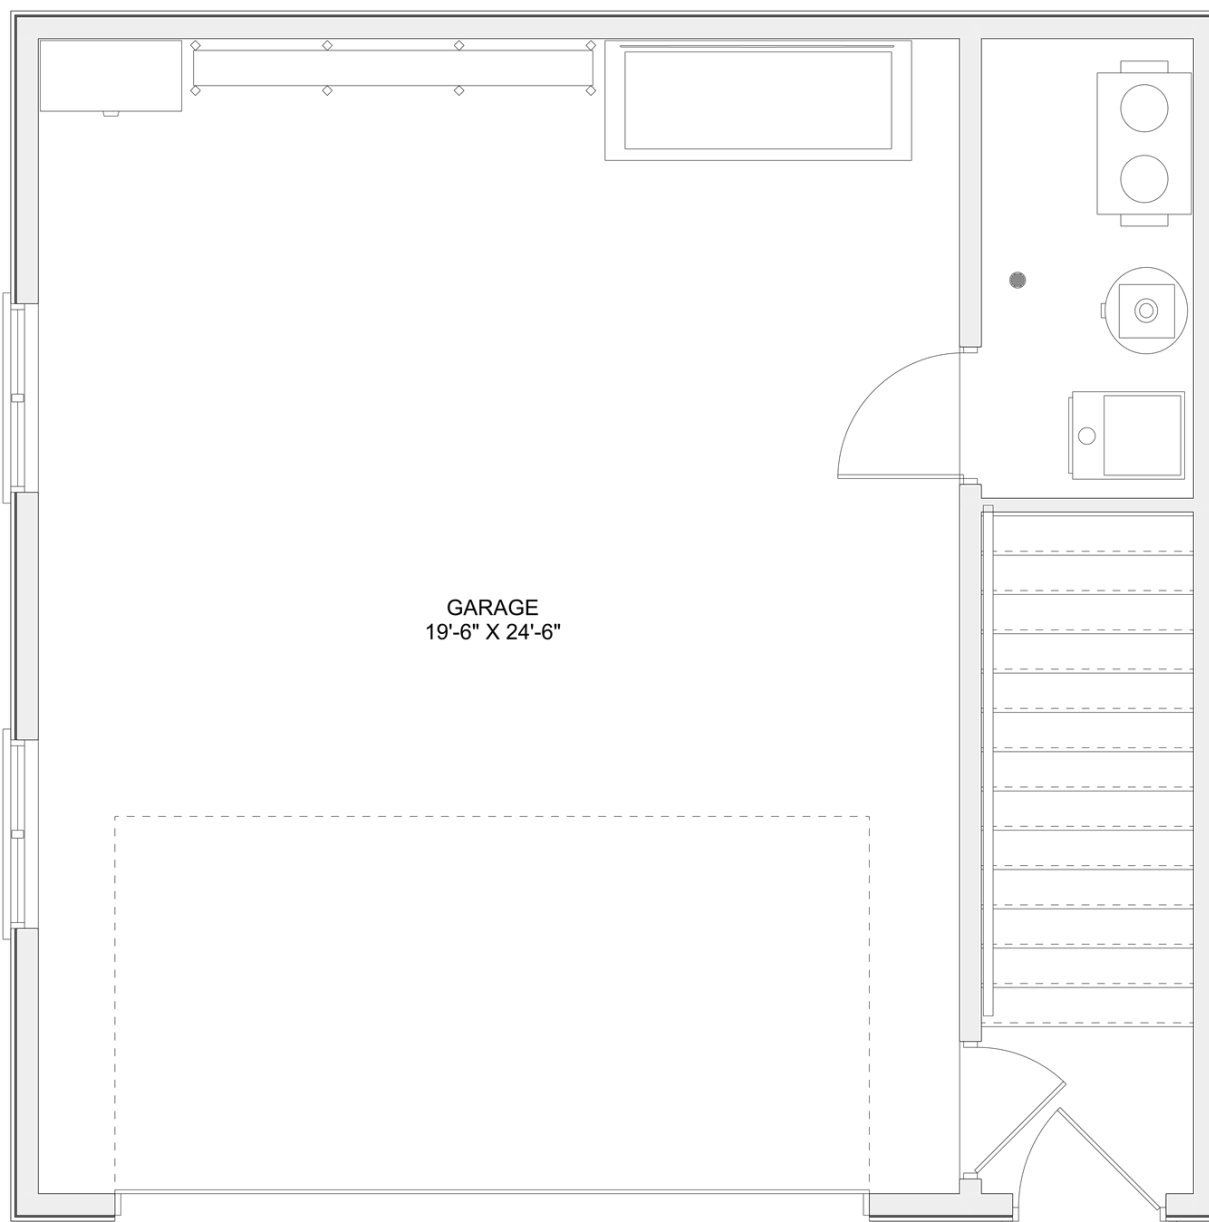

# PLAN #21-0010

1 BEDROOM

1 BATHROOM

TYPE: House

SIZE: 803 SQ. FT.

OVERALL WIDTH: 25'-5"

OVERALL DEPTH: 25'-5"

## SECOND FLOOR

## MAIN FLOOR