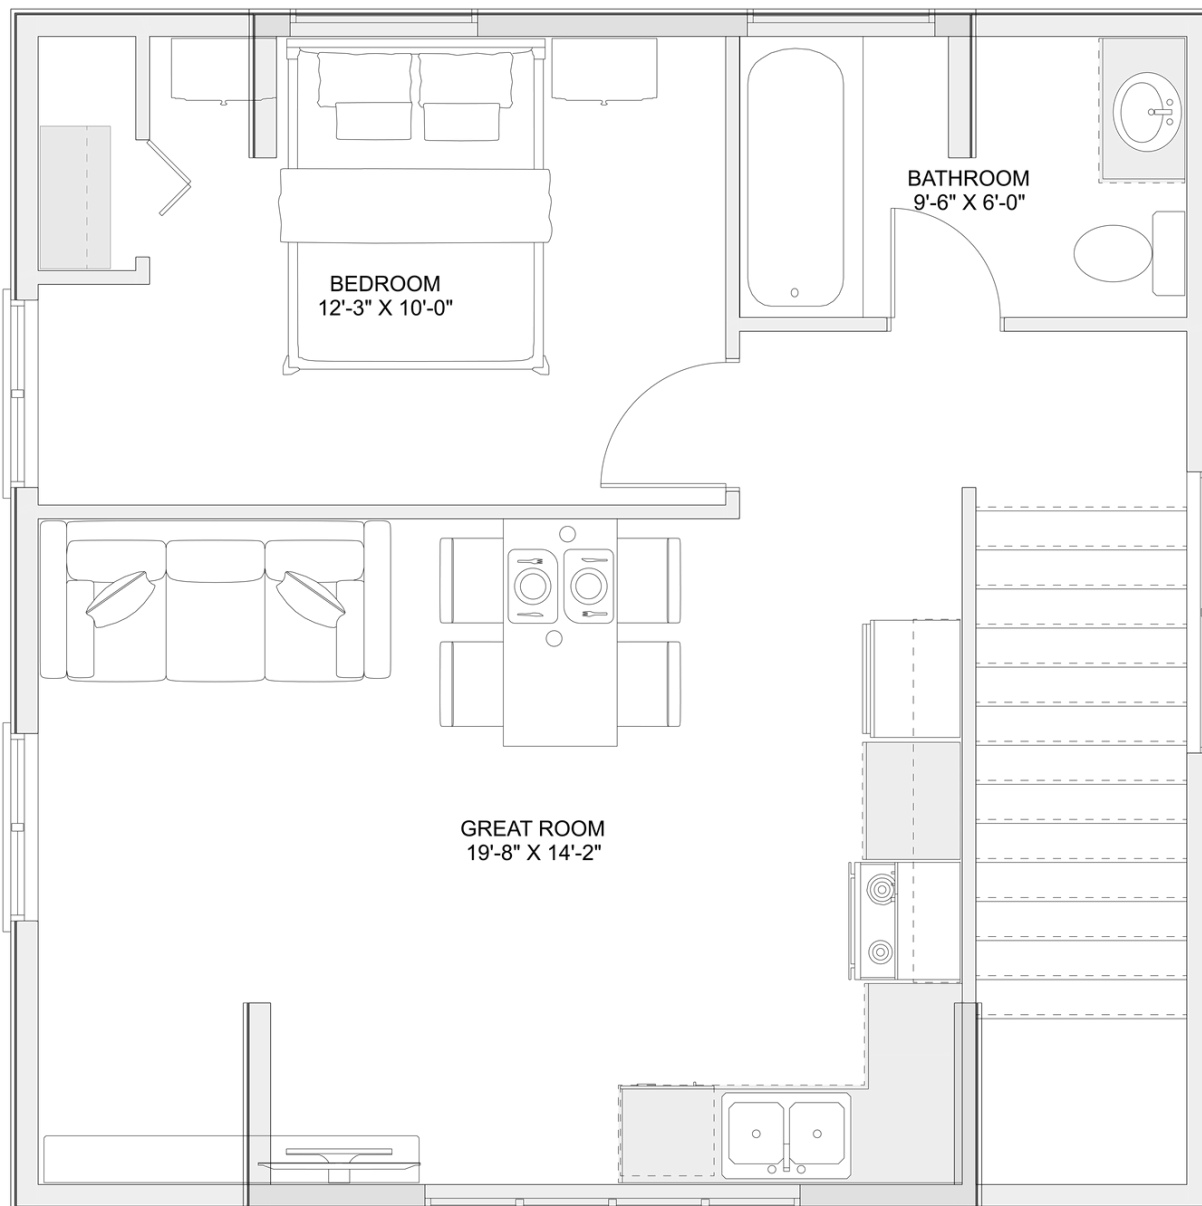

# PLAN #21-0010

1 BEDROOM

1 BATHROOM

TYPE: House

SIZE: 803 SQ. FT.

OVERALL WIDTH: 25'-5"

OVERALL DEPTH: 25'-5"

## PLAN #21-0010

## SECOND FLOOR

## MAIN FLOOR