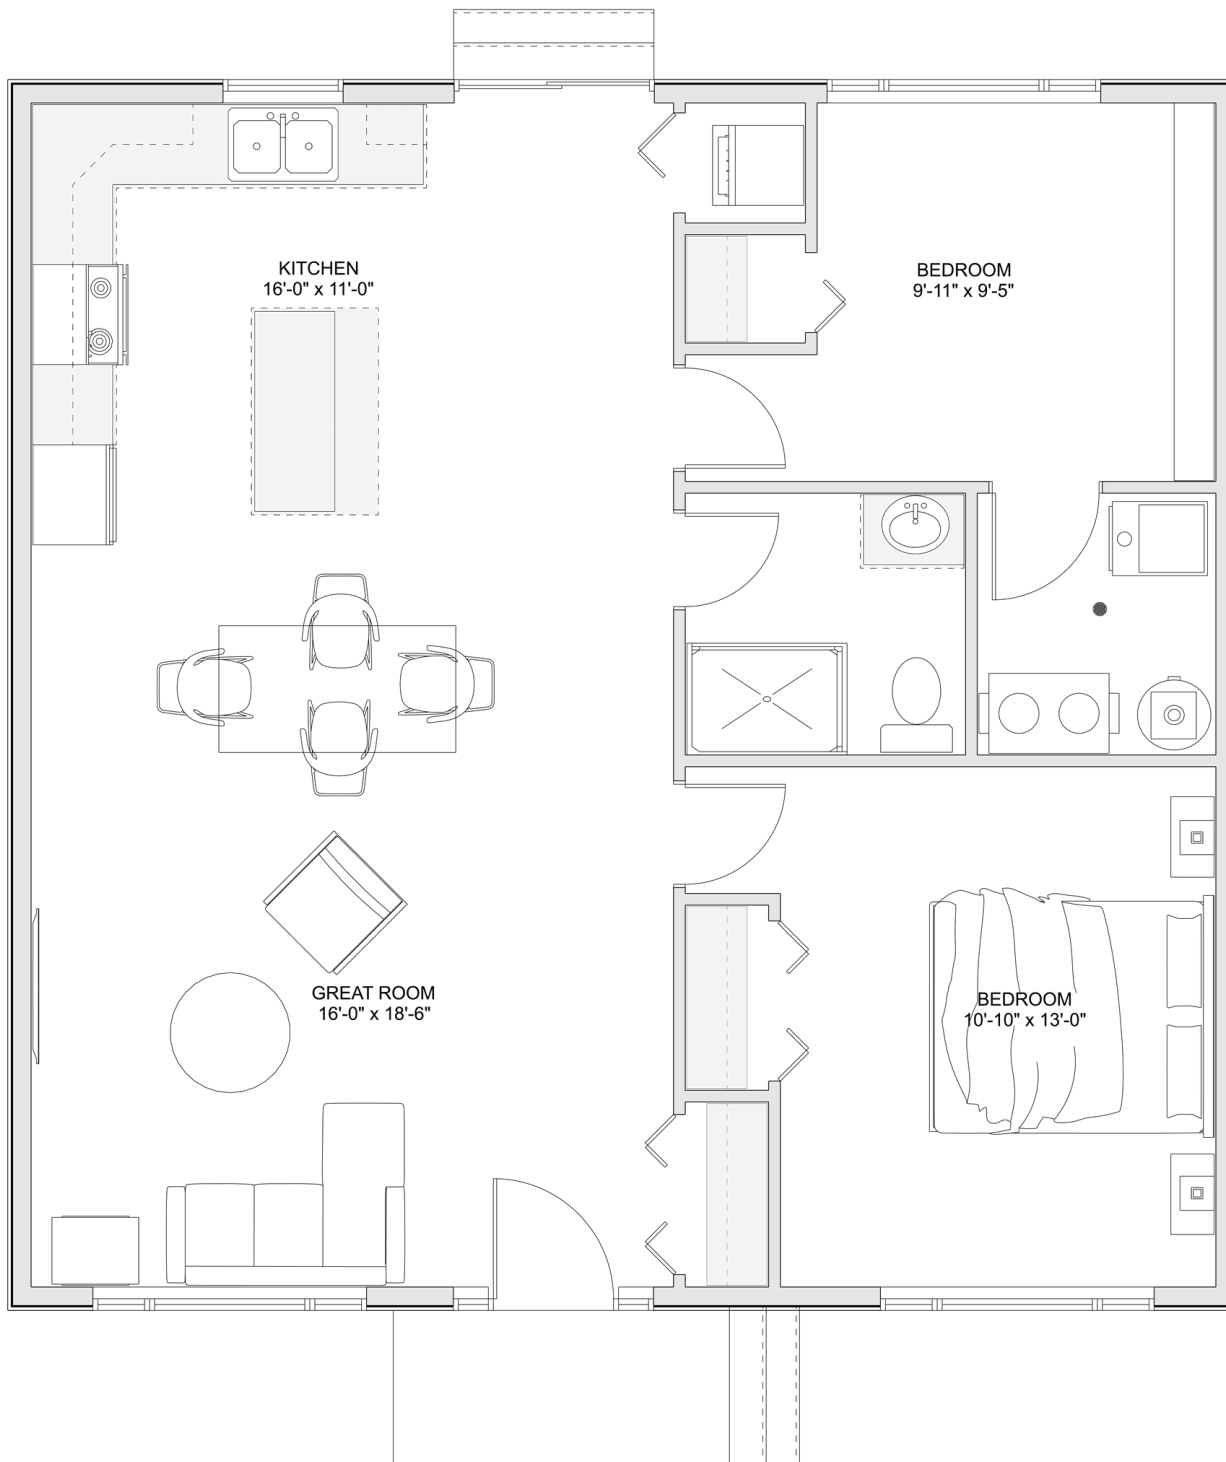

# PLAN #21-0011

2 BEDROOMS

1 BATHROOM

TYPE: Bungalow

SIZE: 946 SQ. FT.

OVERALL WIDTH: 30'-6"

OVERALL DEPTH: 34'-6"

## PLAN #21-0011

### MAIN FLOOR